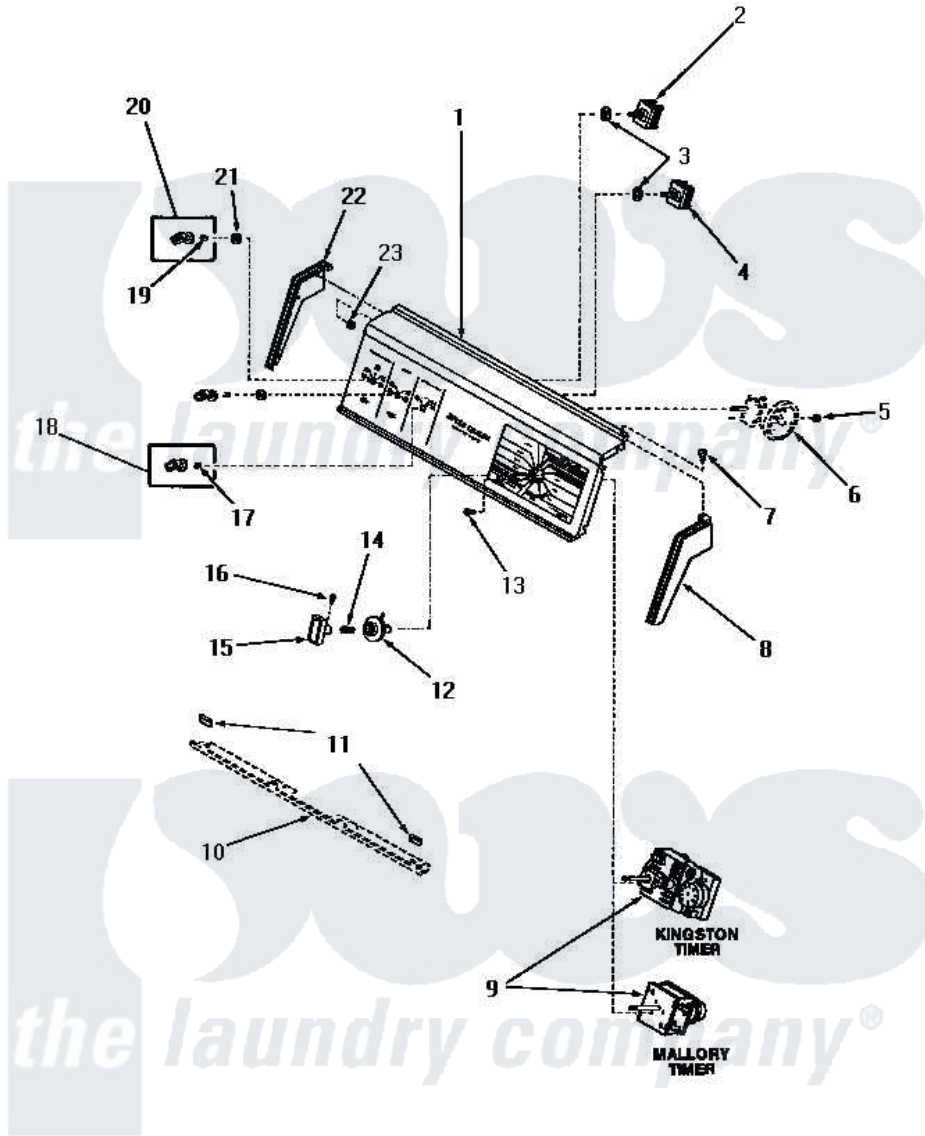

Amana FA3530 10 - CONTROL PANEL & CONTROLS

CONTROL PANEL AND CONTROLS

Amana [Residential Amana FA3530 Washer Parts](#) Parts Diagram 10 - CONTROL PANEL & CONTROLS
 Click on the part number to view part

Item	Original Part Number	Replaced By	Status	Part Description
1	26794	WR2X7614		Shim
2	24392		Not Available	SWITCH TEMP
3	91176			Lockwasher, 3/8 Intshkp
5	23962	W10116760		Screw
6	Y00000000		Not Available	SEE NOTE PRESSURE SWITCH
7	25232		Not Available	SCREW,8AB-18X7/8 OVAL
8	25123		Not Available	CONTROL HOOD END, RIGHT
9	26410		Not Available	TIMER
10	Y00000000		Not Available	SEE NOTE PANEL SUPPORT BRACKET
11	24859		Not Available	SLEEVE,SUPPORT ANGLE
12	26326		Not Available	TIMER KNOB INDICATOR
13	70212			Screw, 8-32 X 5/32 RD H
14	26319			Spring
15	26798			Knob, Timer xReplace

16	26318		Screw, 8-32 X 1/4 Set S
17	23392	Not Available	CLIP FOR 26816 KNOB
18	26818	Not Available	CONTROL KNOB ASSEMBLY
19	23392	Not Available	CLIP FOR 26816 KNOB
20	26816		Assembly, Knob-Switch
21	24205		Nut, Knurled 3/8-24
22	25124	Not Available	CONTROL HOOD END, LEFT
23	25126	5303284616	Clip