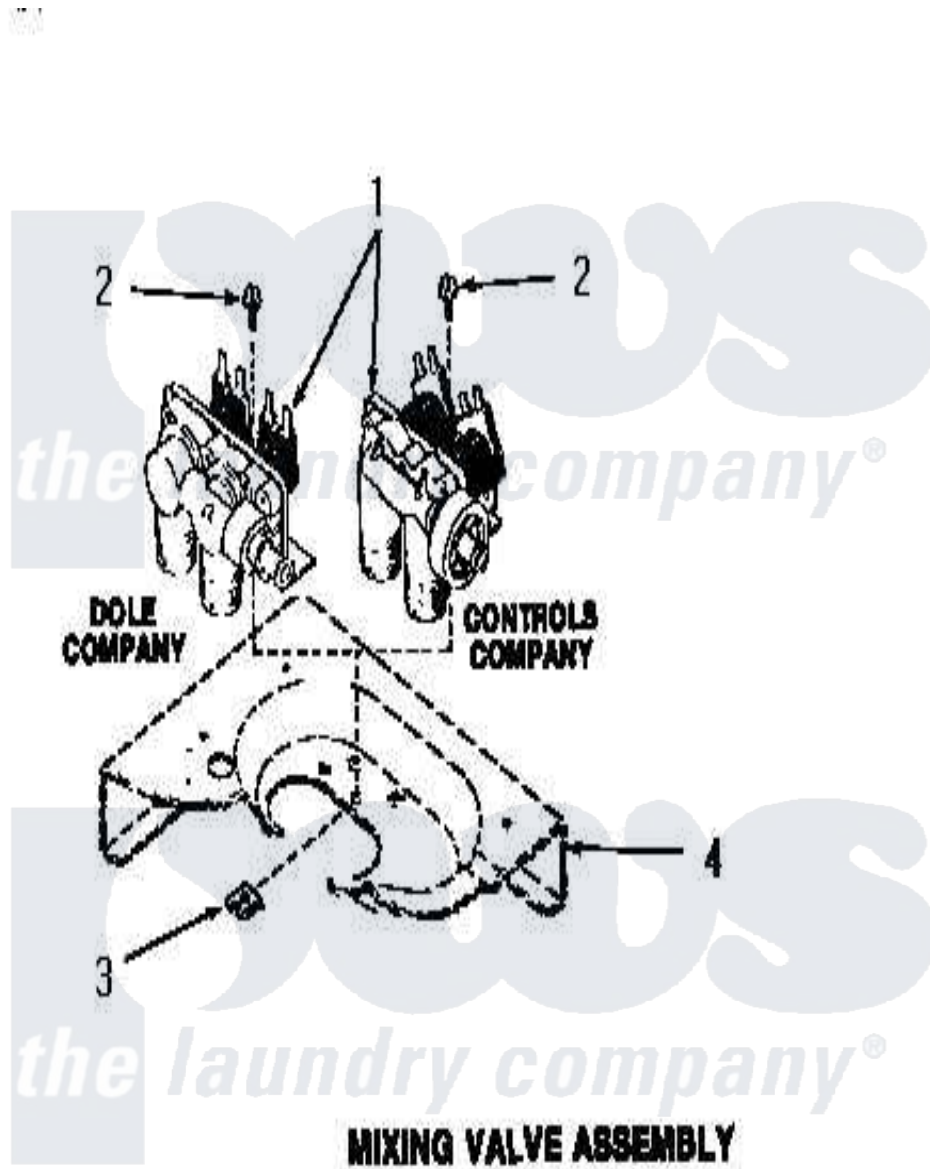

# Amana FA3530 14 - MIXING VALVE ASSY

[Amana Residential Amana FA3530 Washer Parts](#) Parts Diagram 14 - MIXING VALVE ASSY  
Click on the part number to view part

Item	Original Part Number	Replaced By	Status	Part Description
1	<a href="#">25833</a>			Valve, Mixing
2	23962	<a href="#">W10116760</a>		Screw
3	23277		Not Available	NUT,SPEED
4	Y00000000		Not Available	SEE NOTE CABINET TOP