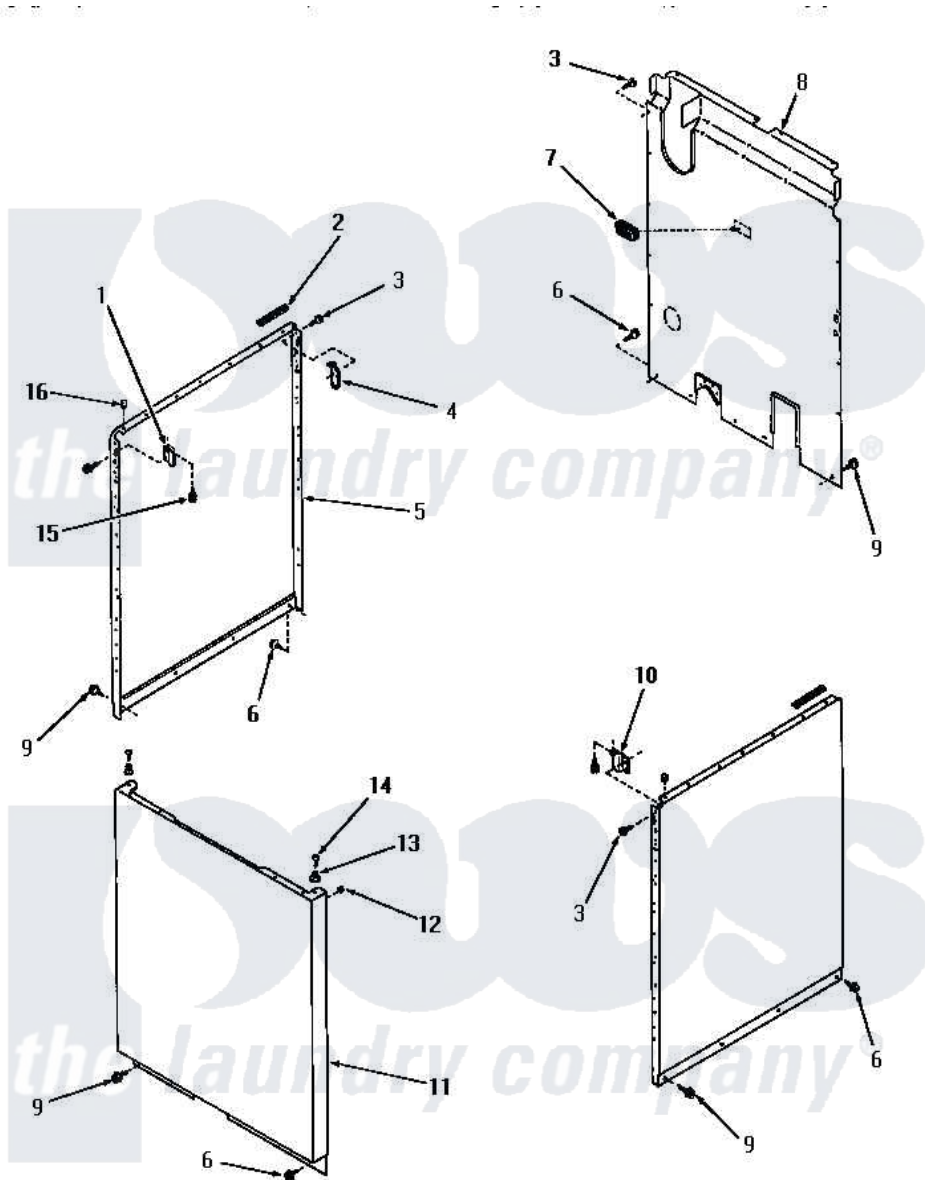

Amana FA3530 16 - PANELS

PANELS

Amana [Residential Amana FA3530 Washer Parts](#) Parts Diagram 16 - PANELS
 Click on the part number to view part

Item	Original Part Number	Replaced By	Status	Part Description
1	26691		Not Available	BRACKET,HOLD DOWN-L.H.
2	80312			Bumper Pad
3	51784		Not Available	SCREW,10B-16 X 1/2 HEX
4	52487			Lug, Hold-Down
5	26821K		Not Available	SIDE PANEL, RIGHT OR LEFT, COF
"	26821A		Not Available	PANEL,SIDE
"	26821C		Not Available	SIDE PANEL, RIGHT OR LEFT, COP
"	26821L		Not Available	PANEL,SIDE
"	26821H		Not Available	PANEL,SIDE
"	26821W		Not Available	SIDE PANEL, LEFT OR RIGHT, WHI
6	26415	27001200		Screw
7	23257		Not Available	PAD,BUMPER
8	24342GR		Not Available	REAR PANEL, GRAY
9	26592		Not Available	HEX HEAD SCREW

10	26690	Not Available	BRACKET,HOLD DOWN-R.H.
11	26822A	Not Available	PANEL,FRONT
"	26822K	Not Available	FRONT PANEL, COFFEE
"	26822C	Not Available	LOADING DOOR, COPPERTONE
"	26822L	Not Available	PANEL,FRONT
"	26822H	Not Available	PANEL,FRONT
"	26822W	Not Available	LOADING DOOR, WHITE
12	20387		Bumper
13	23020	Not Available	MOUNT,PANEL
14	Q6535	Not Available	SCREW,10B-16 X 3/4 ROU
15	23008		Screw, 10-24 X 3/4 Sems
16	21176		Bumper