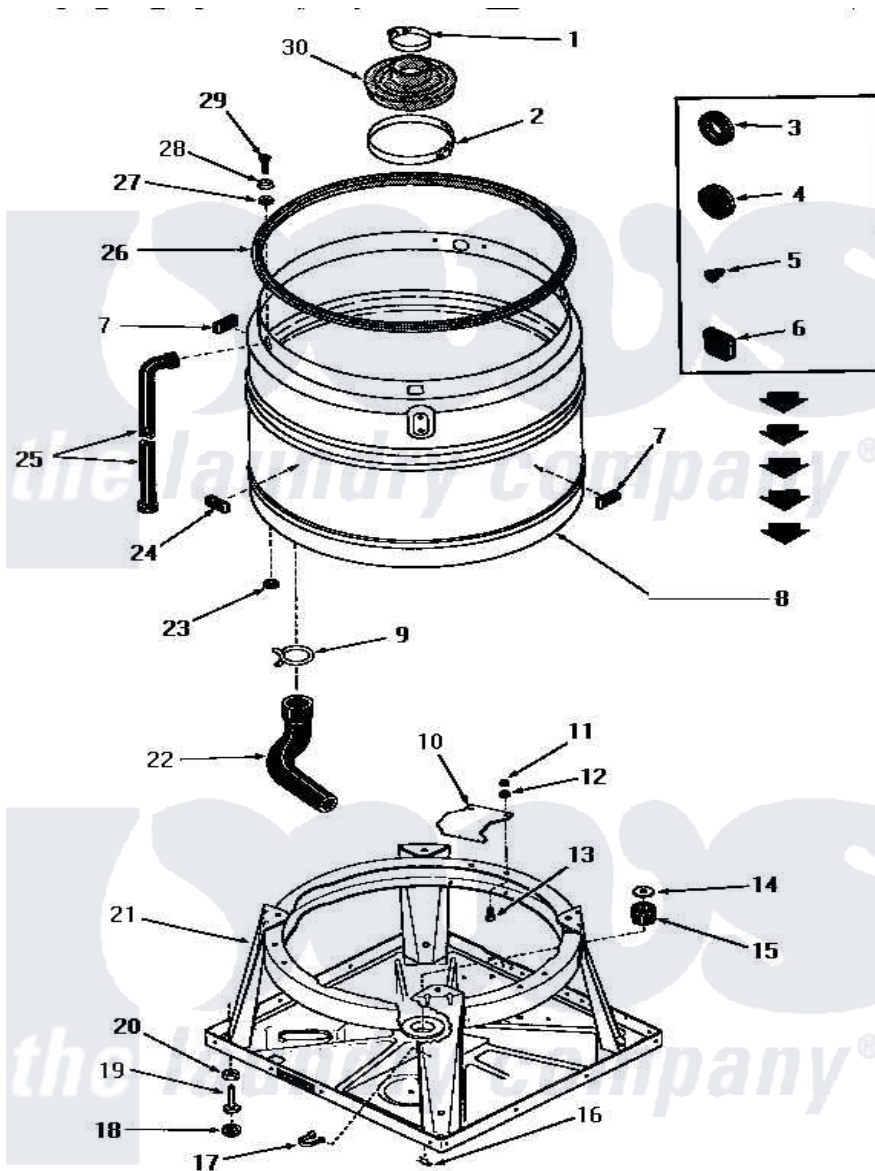

# Amana FA3590 06 - BOOT, CHASSIS & DRAIN TUB

**BOOT, CHASSIS AND DRAIN TUB**

Amana [Residential Amana FA3590 Washer Parts](#) Parts Diagram 06 - BOOT, CHASSIS & DRAIN TUB  
 Click on the part number to view part

Item	Original Part Number	Replaced By	Status	Part Description
1	<a href="#">20107</a>			Upper Clamp
2	20108	<a href="#">F200201</a>		Clamp Hose #56
3	20118		Not Available	GROMMET,1982 INV
4	20305	<a href="#">20-305</a>		Sizzle Do Not Ship Ups
5	21393	<a href="#">21-393</a>		Piezo Sounder
6	<a href="#">21651</a>			Grommet
7	<a href="#">23258</a>			Pad, Bumper
8	26034M		Not Available	ASSY,SPLASH TUB
9	<a href="#">10108</a>			Seal
10	<a href="#">21905</a>			Plate, Snubber
11	20275	<a href="#">27001225</a>		Nut, Jam Mid Lock 1/4-20
12	<a href="#">03189</a>			LoCkwasher, 1/4 Std-C P
13	<a href="#">02422</a>			Screw, 1/4-20 X 1/2 HeX
14	20162		Not Available	SPACER
15	20195		Not Available	GROMMET
16	26012	<a href="#">2-6012</a>		Blower Wheel

17	22837		Not Available	STRAP,WIRE
18	21749	<a href="#">40016001</a>		Foot, Rubber
19	20409	<a href="#">22003428</a>		Leg, Adjustable
20	Y21899	<a href="#">40038101</a>		Nut, Leg
21	<a href="#">26028</a>			Assembly, Chassis xReplace
22	<a href="#">25112</a>			Hose
23	<a href="#">20115</a>			Grommet
24	23257		Not Available	PAD,BUMPER
25	22818		Not Available	HOSE
26	21233		Not Available	GASKET
27	<a href="#">20112</a>			Grommet
28	<a href="#">20111</a>			Washer
29	20259		Not Available	SCREW
30	20129		Not Available	BOOT