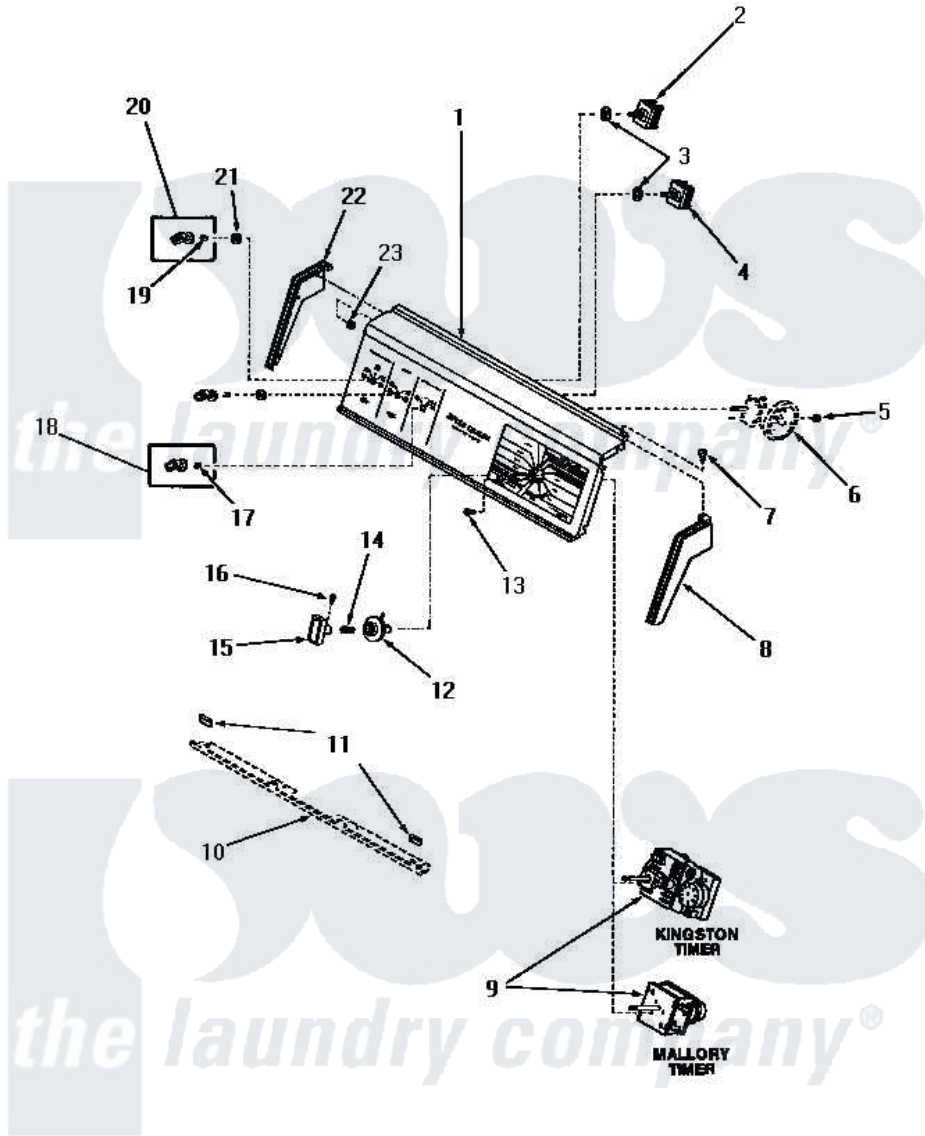

Amana FA3590 10 - CONTROL PANEL & CONTROLS

CONTROL PANEL AND CONTROLS

Amana [Residential Amana FA3590 Washer Parts](#) Parts Diagram 10 - CONTROL PANEL & CONTROLS
 Click on the part number to view part

Item	Original Part Number	Replaced By	Status	Part Description
1	26796		Not Available	CONTROL PANEL
2	24392		Not Available	SWITCH TEMP
3	91176			Lockwasher, 3/8 Intshkp
4	24431		Not Available	SPEED SWITCH
5	23962	W10116760		Screw
6	Y00000000		Not Available	SEE NOTE PRESSURE SWITCH
7	25232		Not Available	SCREW,8AB-18X7/8 OVAL
8	25123		Not Available	CONTROL HOOD END, RIGHT
9	26410		Not Available	TIMER
10	Y00000000		Not Available	SEE NOTE PANEL SUPPORT BRACKET
11	24859		Not Available	SLEEVE,SUPPORT ANGLE
12	26326		Not Available	TIMER KNOB INDICATOR
13	70212			Screw, 8-32 X 5/32 RD H
14	26319			Spring

15	26798		Knob, Timer xReplace
16	26318		Screw, 8-32 X 1/4 Set S
17	23392	Not Available	CLIP FOR 26816 KNOB
18	26818	Not Available	CONTROL KNOB ASSEMBLY
19	23392	Not Available	CLIP FOR 26816 KNOB
20	26816		Assembly, Knob-Switch
21	24205		Nut, Knurled 3/8-24
22	25124	Not Available	CONTROL HOOD END, LEFT
23	25126	5303284616	Clip