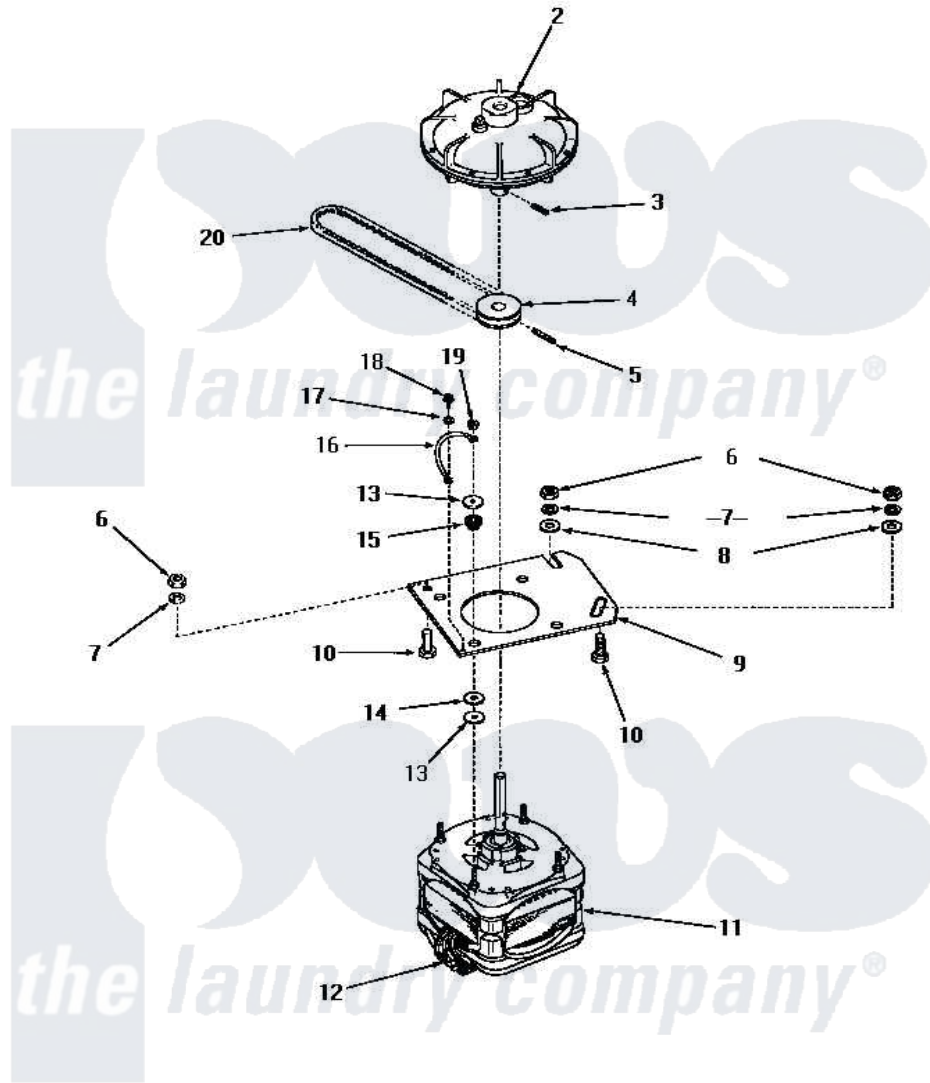

Amana FA3590 15 - MOTOR, FLUID DRIVE & PUMP BELT

MOTOR, FLUID DRIVE AND PUMP BELT

Amana [Residential Amana FA3590 Washer Parts](#) Parts Diagram 15 - MOTOR, FLUID DRIVE & PUMP BELT
 Click on the part number to view part

Item	Original Part Number	Replaced By	Status	Part Description
2	24706			Assembly, Fluid Drive
3	24703		Not Available	PIN,ROLL
4	26116			Pulley, Drive
5	23750			Pin, Roll
6	20274	62739		Nut, Lock
7	20277			Lockwasher, 3/8 Std X 3
8	20279			Washer, 13/32 ID x 13/16 OD
9	23769		Not Available	PLATE,MOUNTING
10	20255		Not Available	SCREW,3/8-16 X 1 HEX H
11	26069			X Assembly, Motor And Pulley
12	24142		Not Available	SWITCH,MOTOR
"	24139		Not Available	SWITCH,MOTOR
13	20103	M0270519		Washer
14	20104			Washer
15	20102		Not Available	WASHER
16	25484		Not Available	GROUND WIRE

17	21735	Not Available	LOCKWASHER, No. 10 INTSHKP
18	20530		Screw, 10-24 x 3/8 Hex
19	23604		Nut, Hex 10-32 Lock
20	23759	Not Available	BELT
NI	20299	Not Available	FLUID DRIVE FLUID-BULK