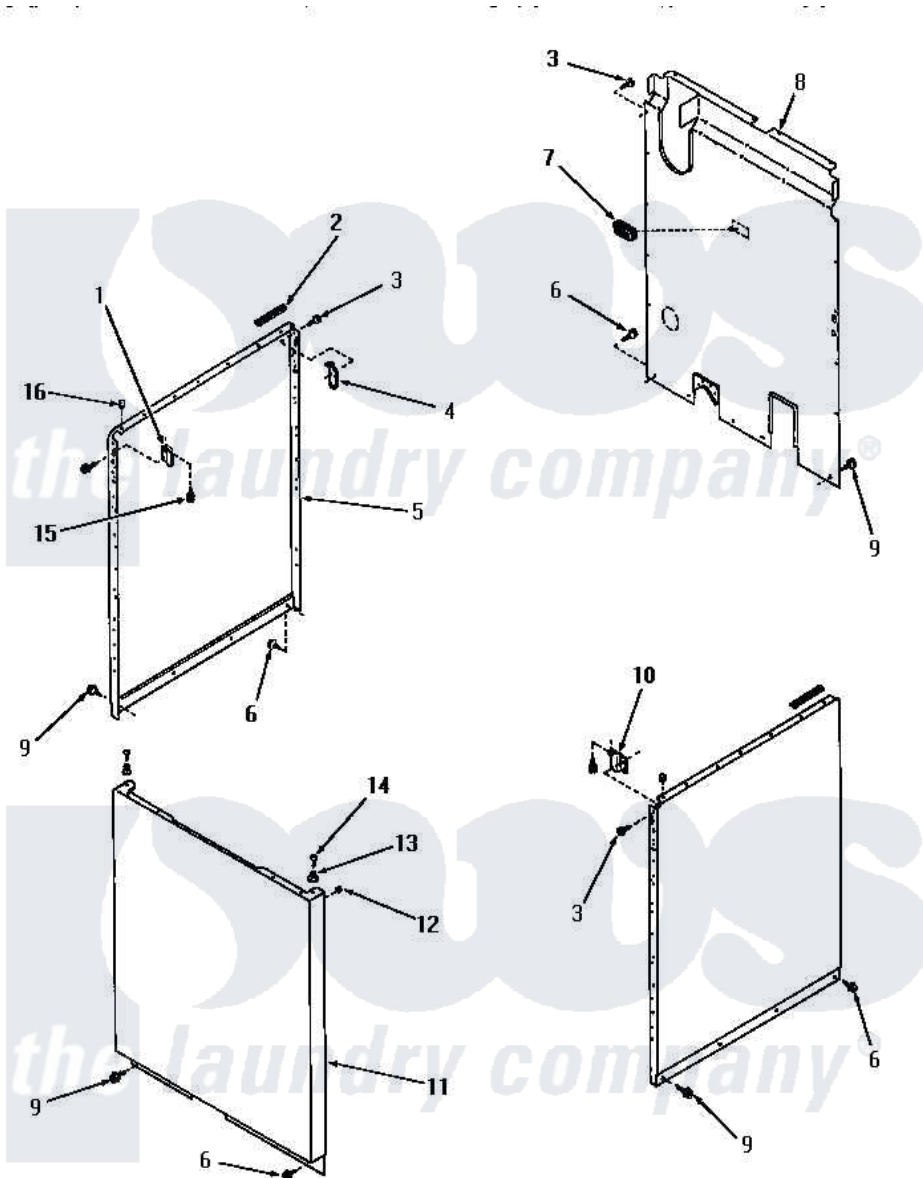

# Amana FA3590 16 - PANELS

## PANELS

Amana [Residential Amana FA3590 Washer Parts](#) Parts Diagram 16 - PANELS  
 Click on the part number to view part

Item	Original Part Number	Replaced By	Status	Part Description
1	26691		Not Available	BRACKET,HOLD DOWN-L.H.
2	<a href="#">80312</a>			Bumper Pad
3	51784		Not Available	SCREW,10B-16 X 1/2 HEX
4	<a href="#">52487</a>			Lug, Hold-Down
5	26821K		Not Available	SIDE PANEL, RIGHT OR LEFT, COF
"	26821A		Not Available	PANEL,SIDE
"	26821C		Not Available	SIDE PANEL, RIGHT OR LEFT, COP
"	26821L		Not Available	PANEL,SIDE
"	26821H		Not Available	PANEL,SIDE
"	26821W		Not Available	SIDE PANEL, LEFT OR RIGHT, WHI
6	26415	<a href="#">27001200</a>		Screw
7	23257		Not Available	PAD,BUMPER
8	24342GR		Not Available	REAR PANEL, GRAY
9	26592		Not Available	HEX HEAD SCREW

10	26690	Not Available	BRACKET,HOLD DOWN-R.H.
11	26822A	Not Available	PANEL,FRONT
"	26822K	Not Available	FRONT PANEL, COFFEE
"	26822C	Not Available	LOADING DOOR, COPPERTONE
"	26822L	Not Available	PANEL,FRONT
"	26822H	Not Available	PANEL,FRONT
"	26822W	Not Available	LOADING DOOR, WHITE
12	<a href="#">20387</a>		Bumper
13	23020	Not Available	MOUNT,PANEL
14	Q6535	Not Available	SCREW,10B-16 X 3/4 ROU
15	<a href="#">23008</a>		Screw, 10-24 X 3/4 Sems
16	<a href="#">21176</a>		Bumper