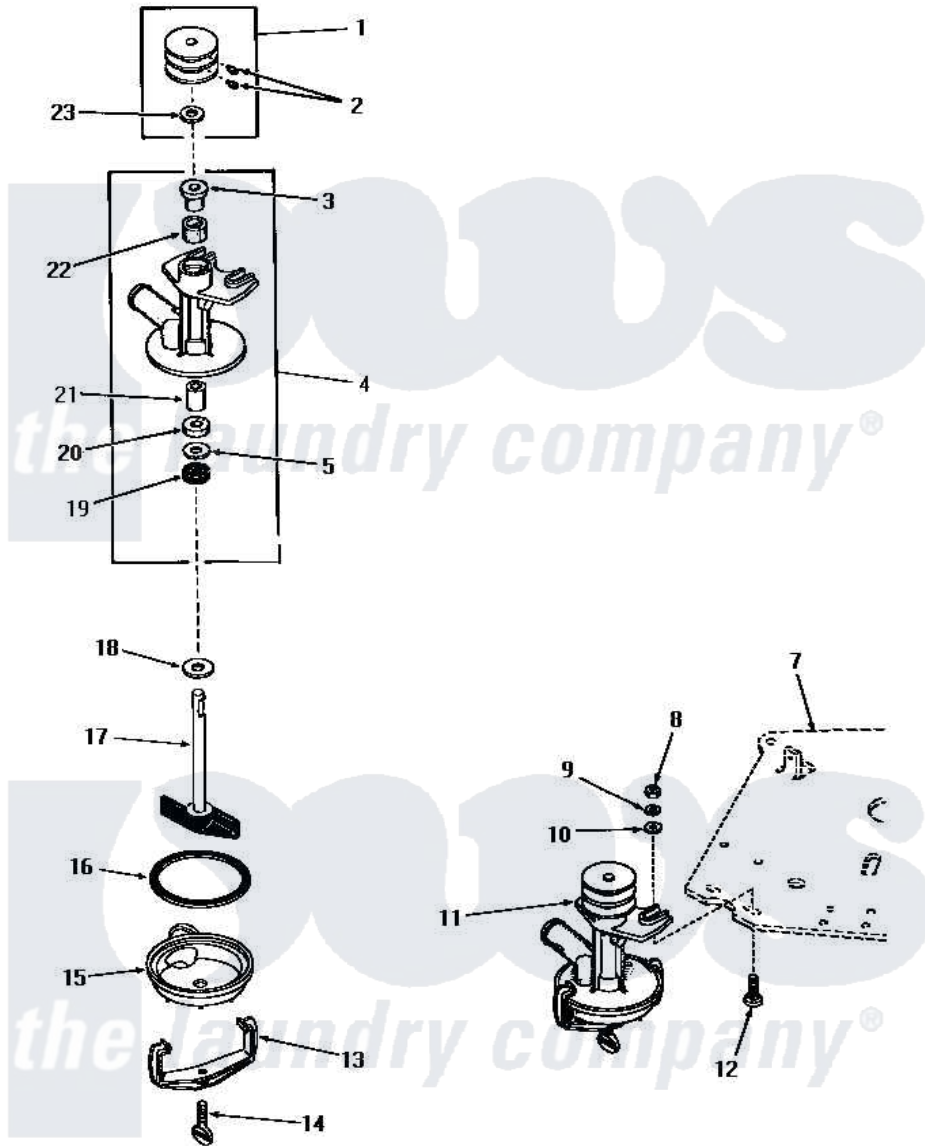

Amana FA3590 18 - PUMP ASSY

PUMP ASSEMBLY

Amana [Residential Amana FA3590 Washer Parts](#) Parts Diagram 18 - PUMP ASSY

[Click on the part number to view part](#)

Item	Original Part Number	Replaced By	Status	Part Description
1	23770		Not Available	ASSY,PULLEY
2	02771			Screw, 1/4-20 x 3/8 Hex S
3	20072			Bearing
4	20763		Not Available	PUMP BODY
5	20093			Washer, 29/64 ID x 63/64 OD
7	Y00000000		Not Available	SEE NOTE MOUNTING PLATE
8	20275	27001225		Nut, Jam Mid Lock 1/4-20
9	03189			LoCkwasher, 1/4 Std-C P
10	20176			Washer, .2656 ID x 9/16 OD
11	25178		Not Available	ASSY,PUMP
12	24390			Bolt
13	20066			Clamp, Pump
14	20161			Screw, 5/16-18 X 1-1/16
15	04316		Not Available	BOTTOM,PUMP
16	20097		Not Available	GASKET
17	04372		Not Available	ASSY,IMPELLER

18	20099		Washer, .440idx1.125odx
19	20095		Seal
20	20094		Packing Material
21	20071		Bearing
22	26479		Wick
23	26919	Not Available	WASHER,PUMP PULLEY
NI	131P3		Kit, Pump Kt85