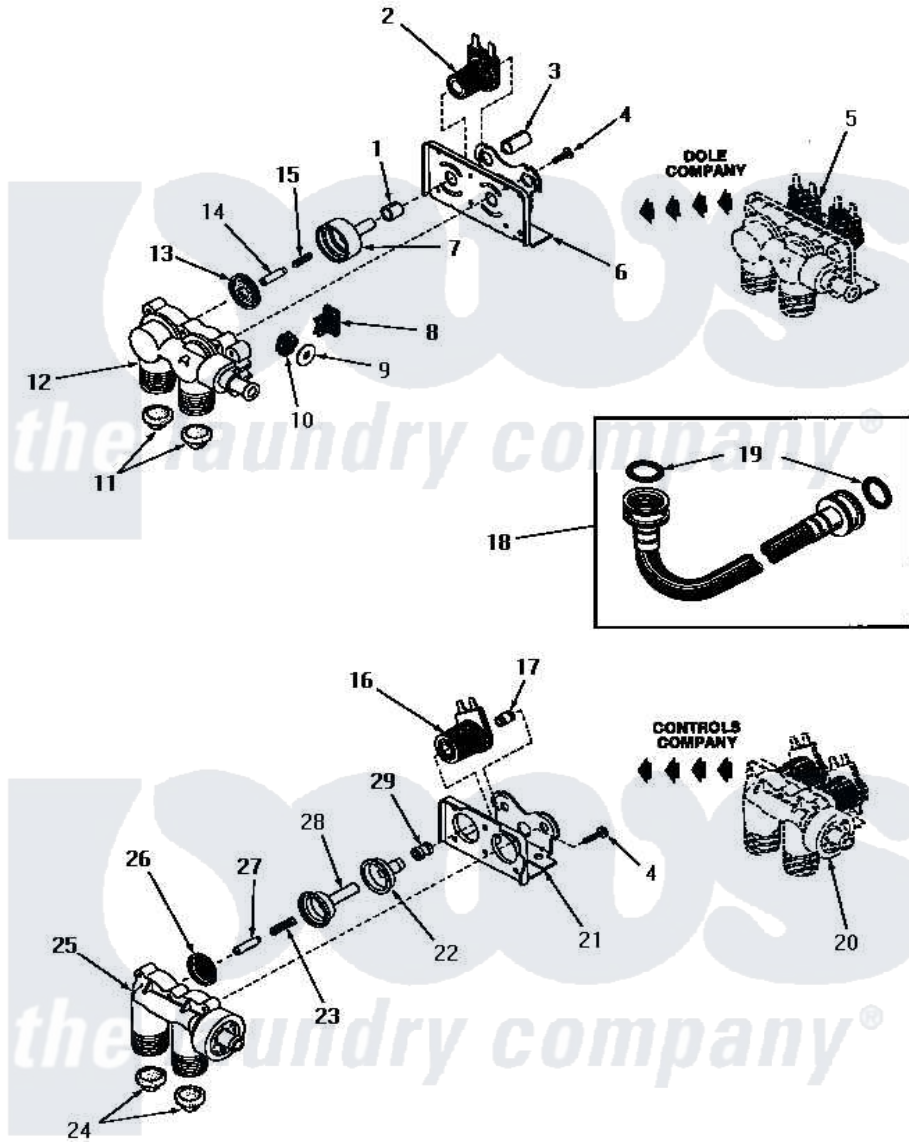

Amana FA3591 01 - 25832 & 25833 MIXING VALVE ASSEMBLIES

25832 and 25833 MIXING VALVE ASSEMBLIES
(See Page 18 for complete assembly)

Amana [Residential Amana FA3591 Washer Parts](#) Parts Diagram 01 - 25832 & 25833 MIXING VALVE ASSEMBLIES
Click on the part number to view part

Item	Original Part Number	Replaced By	Status	Part Description
1	24129		Not Available	SLEEVE,SHORT
2	24126	33930		Valve, Mixing
3	24128		Not Available	SLEEVE,LONG
4	25817C		Not Available	SCREW
5	Y00000000		Not Available	SEE NOTE MIXING VALVE ASSEMBLY
6	Y24127		Not Available	MOUNTING BRACKET
7	24130			Guide, Armature
8	Y24135		Not Available	PLUG,FLOW REGULATOR
9	23224G		Not Available	DIFFUSER
10	21187C		Not Available	REGULATOR,FLOW
11	24122	22002960		Strainer, Washer Inlet
12	24125			Body, Valve
13	24134		Not Available	DIAPHRAGM
14	24132		Not Available	ARMATURE
15	24131		Not Available	SPRING
16	24596A		Not Available	SOLENOID

17	25817M		Not Available	SOLENOID PLUG
18	20241	EZ20241		20 x 24 x 1 Filter 1 Metal Side
19	20290	Y013783		Washer, Inlet Hose
20	Y00000000		Not Available	SEE NOTE MIXING VALVE ASSEMBLY
21	25817B		Not Available	MOUNTING BRACKET
22	25817E		Not Available	SLEEVE, GUIDE xREPLACE
23	25817G		Not Available	SPRING
24	24122	22002960		Strainer, Washer Inlet
25	Y24124		Not Available	VALVE BODY
26	25817K		Not Available	DIAPHRAGM
27	25817H		Not Available	ARMATURE
28	25817F		Not Available	ARMATURE GUIDE
29	25817D		Not Available	SLEEVE ADAPTER