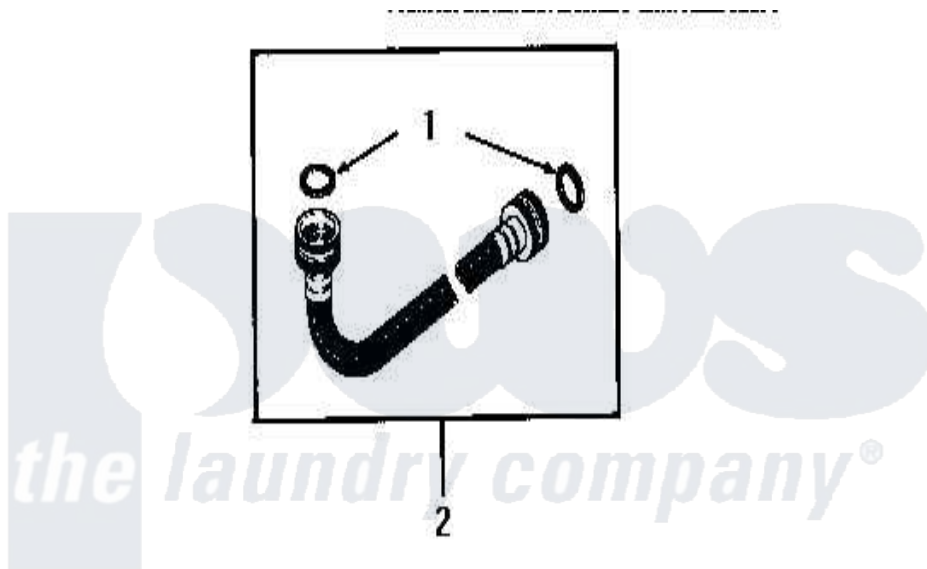

Amana FA3591 02 - ACCESSORIES

Amana [Residential Amana FA3591 Washer Parts](#) Parts Diagram 02 - ACCESSORIES
 Click on the part number to view part

Item	Original Part Number	Replaced By	Status	Part Description
1	20290	Y013783		Washer, Inlet Hose
2	20618	21001467		Hose- 10'
"	20617		Not Available	HOSE, INLET (8 FT)
3	25863	16272		Connector, Straight
4	20616		Not Available	EXTENSION, DRAIN HOSE (1 FT)
NI	258P3		Not Available	KIT,CAPACITOR