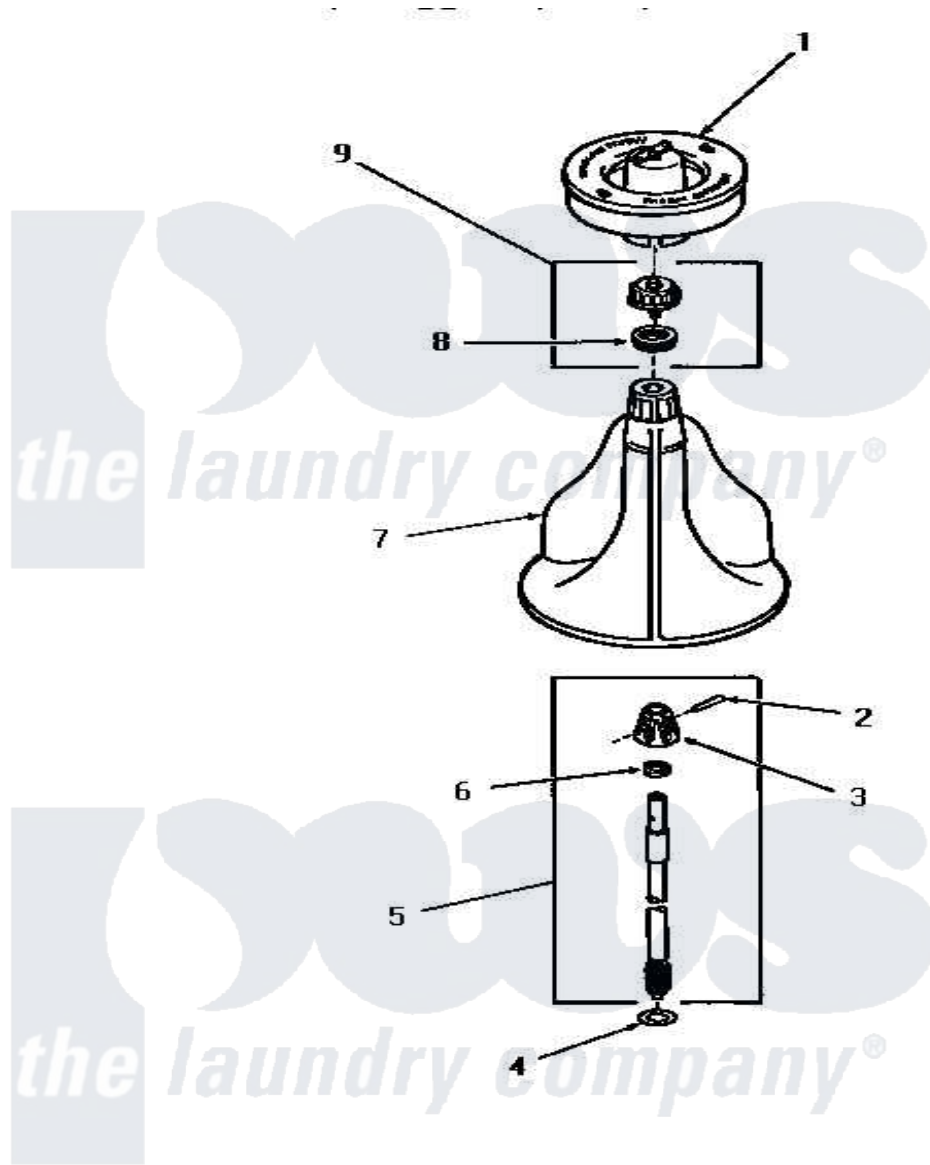

Amana FA3591 04 - AGITATOR, SHAFT & FABRIC SOFTENER DISP

AGITATOR, SHAFT AND FABRIC SOFTENER DISPENSER

Amana Residential Amana FA3591 Washer Parts Parts Diagram 04 - AGITATOR, SHAFT & FABRIC SOFTENER DISP
 Click on the part number to view part

Item	Original Part Number	Replaced By	Status	Part Description
1	23546		Not Available	ASSY,DISPENSER-FAB-SOF
2	20243			Pin, Taper
3	20056		Not Available	BLOCK, DRIVE
4	22135			Washer
5	21751	21751P		Assyshaft
6	20057	222T017P01		Washer FIB 21/32 ID X 1156 OD X 1/8
7	26006			Assembly, Agitator
8	21036			Clip, Cable
9	26015			Assembly, Cap And Ring-Agitator
"	26014			Assembly, Cap And Ring-Agitator