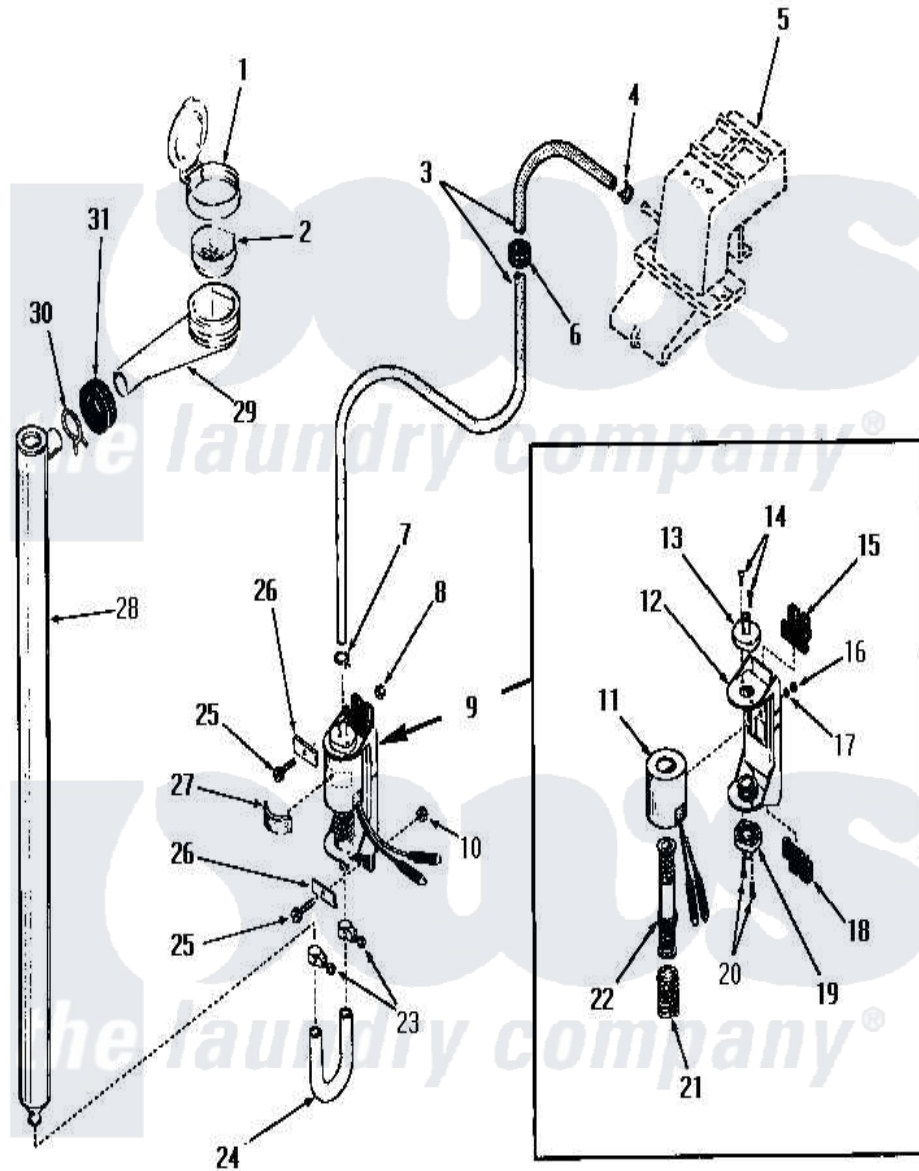

Amana FA3591 05 - BLEACH DISPENSER

Amana [Residential Amana FA3591 Washer Parts](#) Parts Diagram 05 - BLEACH DISPENSER
 Click on the part number to view part

| Item | Original Part Number | Replaced By | Status | Part Description |
|------|-----------------------|-------------|---------------|-------------------------|
| 1 | 22484 | | Not Available | BLEACH LID |
| 2 | 21984 | | | Cover, Dispenser |
| 3 | 22300 | | Not Available | HOSE |
| 4 | 23410 | | Not Available | HOSE CLAMP |
| 5 | Y00000000 | | Not Available | SEE NOTE WATER INLET |
| 6 | 22299 | | Not Available | GROMMET |
| 7 | 22295 | | Not Available | HOSE CLAMP |
| 8 | 22001 | | | Nut, 10-24 Nylon Hex BR |
| 9 | 22337 | | | Pump, Bleach |
| 10 | 22001 | | | Nut, 10-24 Nylon Hex BR |
| 11 | 22337B | | Not Available | COIL AND FRAME |
| 12 | 22337A | | Not Available | BASE |
| 13 | 22337E | | Not Available | HOSE CONNECTOR |
| 14 | 51356 | | Not Available | SCREW,6-32 X 5/16 RD H |
| 15 | 22337F | | Not Available | ISOLATION MOUNT |
| 16 | 22337G | | Not Available | NUT |

| | | | |
|----|--------|---------------|-----------------------------|
| 17 | 21735 | Not Available | LOCKWASHER,No.10 INTSHKP |
| 18 | 22337F | Not Available | ISOLATION MOUNT |
| 19 | 22337E | Not Available | HOSE CONNECTOR |
| 20 | 51356 | Not Available | SCREW,6-32 X 5/16 RD H |
| 21 | 22337D | Not Available | SPRING |
| 22 | 22337C | Not Available | ARMATURE AND VALVE |
| 23 | 24604 | Not Available | HOSE CLAMP |
| 24 | 22302 | Not Available | HOSE |
| 25 | 25989 | Not Available | HEX HEAD SCREW |
| 26 | Y22287 | Not Available | BLEACH PUMP BRACKET |
| 27 | 25220 | Not Available | BUMPER |
| 28 | 22303 | Not Available | TUBE,BLEACH |
| 29 | 22377 | Not Available | DISPENSER xREPLACE |
| 30 | Y03640 | Not Available | CLAMP |
| 31 | 20118 | Not Available | GROMMET,1982 INV |