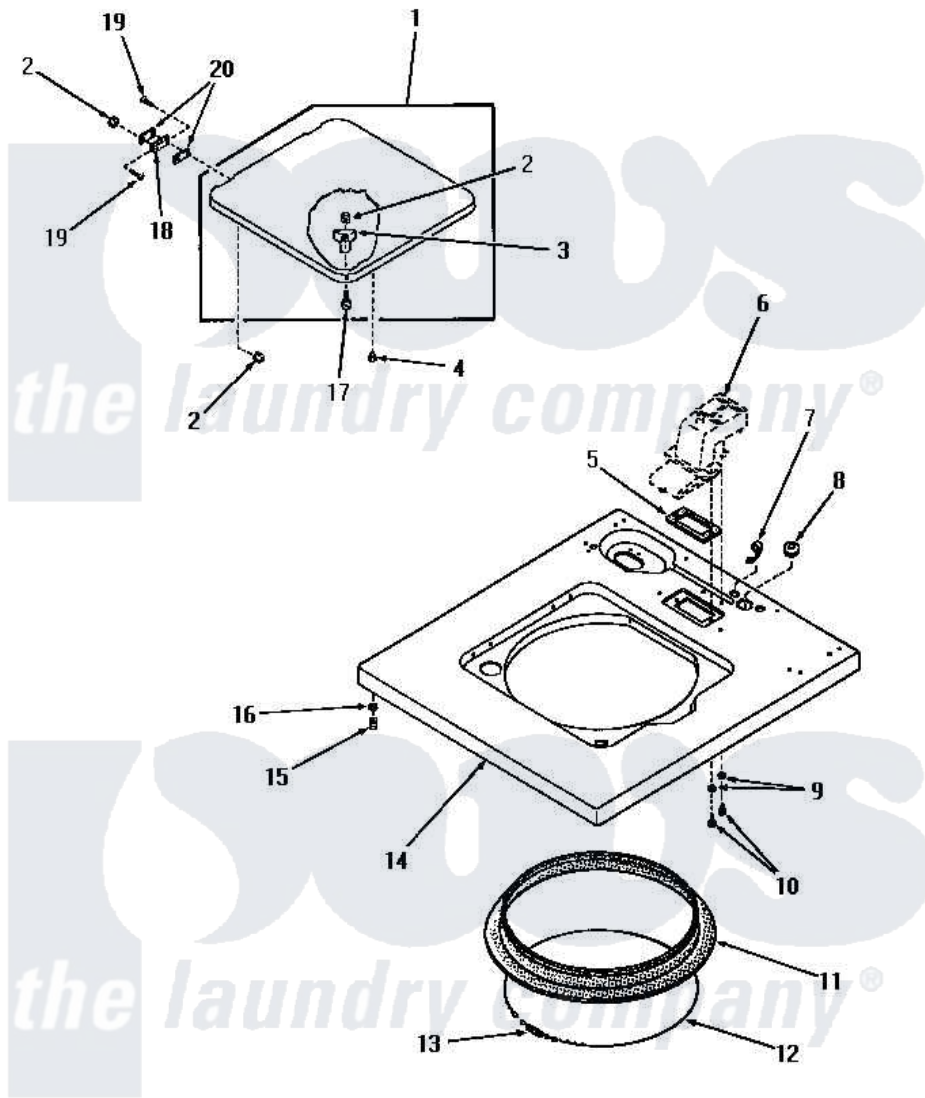

Amana FA3591 07 - CABINET TOP & LOADING DOOR

CABINET TOP AND LOADING DOOR

Amana [Residential Amana FA3591 Washer Parts](#) Parts Diagram 07 - CABINET TOP & LOADING DOOR
 Click on the part number to view part

Item	Original Part Number	Replaced By	Status	Part Description
1	26901W		Not Available	ASSY,LID & CATCH xREPLACE
"	26901A		Not Available	LOADING DOOR, AVOCADO
"	26901K		Not Available	LOADING DOOR, COFFEE
"	26901C		Not Available	LOADING DOOR, COPPERTONE
"	26901H		Not Available	ASSY,LID & CATCH
"	26901L		Not Available	ASSY,LID & CATCH
2	21752			Nut, 8-32 Hex Brilock
3	25217	R0603504		Actuator, Door Switch
4	21176			Bumper
5	23255		Not Available	GASKET
6	Y00000000		Not Available	SEE NOTE WATER INLET
7	21903	211881		Grommet, Cord Part Not Used- Gas Models Only
8	20118		Not Available	GROMMET,1982 INV
9	20493			Washer, 11/64 ID x 3/8 OD

10	55469	500226	Screw, 8b-16 x 5/8 Tap
11	25277		Guard, Rim
12	22352	Not Available	RETAINER,WIRE
13	20791	Not Available	SPRING
14	26819A	Not Available	CABINET TOP, AVOCADO
"	26819K	Not Available	CABINET TOP, COFFEE
"	26819C	Not Available	CABINET TOP, COPPERTONE
"	26819L	Not Available	ASSY, TOP
"	26819H	Not Available	CABINET TOP, HARVEST GOLD
"	26819W	Not Available	CABINET TOP, WHITE
15	23007	Not Available	CAGED NUT
16	24861	Not Available	LOCKWASHER, .448X.789SH
17	26729	Not Available	SCREW AND WASHER
18	21583		Hinge
19	22649		Screw, 8-32 X 13/32 FI
20	21584		Gasket