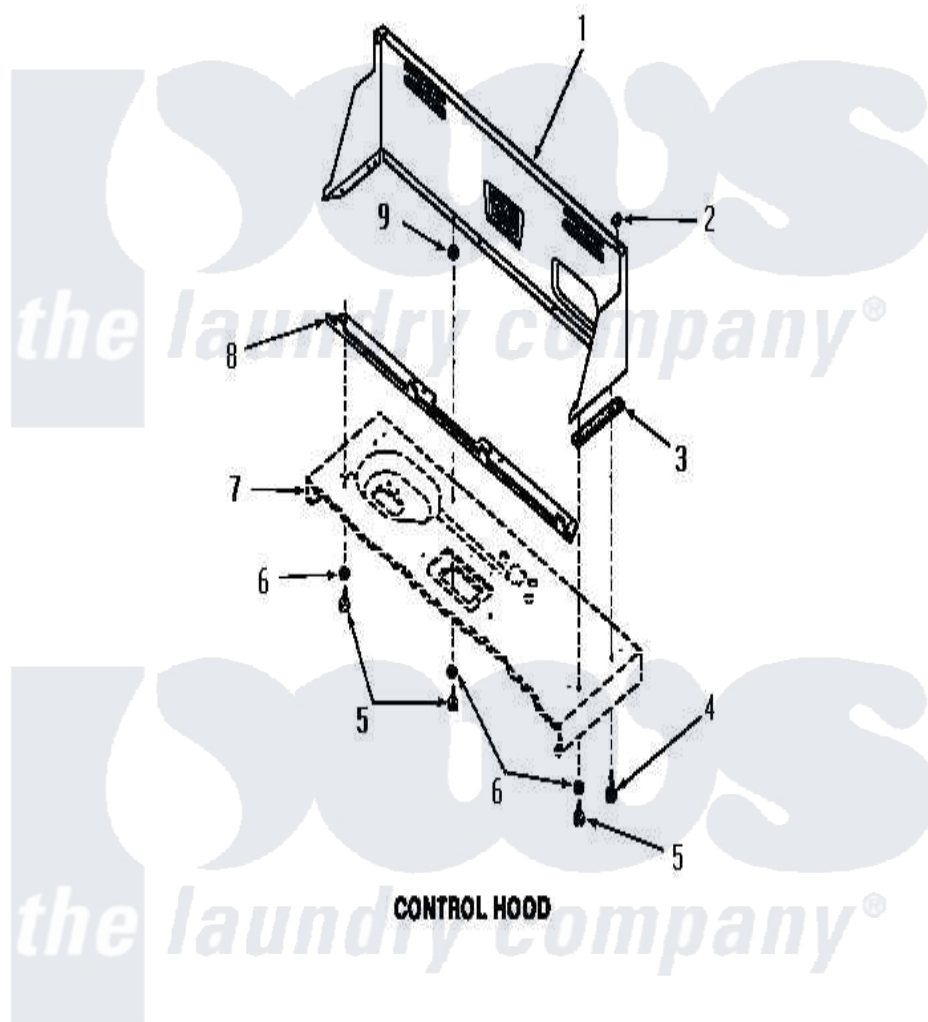

# Amana FA3591 09 - CONTROL HOOD

Amana [Residential Amana FA3591 Washer Parts](#) Parts Diagram 09 - CONTROL HOOD  
 Click on the part number to view part

Item	Original Part Number	Replaced By	Status	Part Description
1	26820W		Not Available	CONTROL HOOD, WHITE
"	26820H		Not Available	CONTROL HOOD GOLD
"	26820L		Not Available	CONTROL HOOD, ALMOND
"	26820C		Not Available	CONTROL HOOD, COPPERTONE
"	26820K		Not Available	CONTROL HOOD, COFFEE
"	26820A		Not Available	CONTROL HOOD, AVOCADO
2	<a href="#">24522</a>			Nut, Speed-8ab-18 C1995
3	23028		Not Available	GASKET,CONTROL BOX END
4	25724		Not Available	HEX HEAD SCREW
5	52150	<a href="#">489464</a>		Screw
6	<a href="#">20493</a>			Washer, 11/64 ID x 3/8 OD
7	Y00000000		Not Available	SEE NOTE CABINET TOP
8	23360		Not Available	ANGLE
9	23425		Not Available	WASHER,7/32IDX7/16ODX.