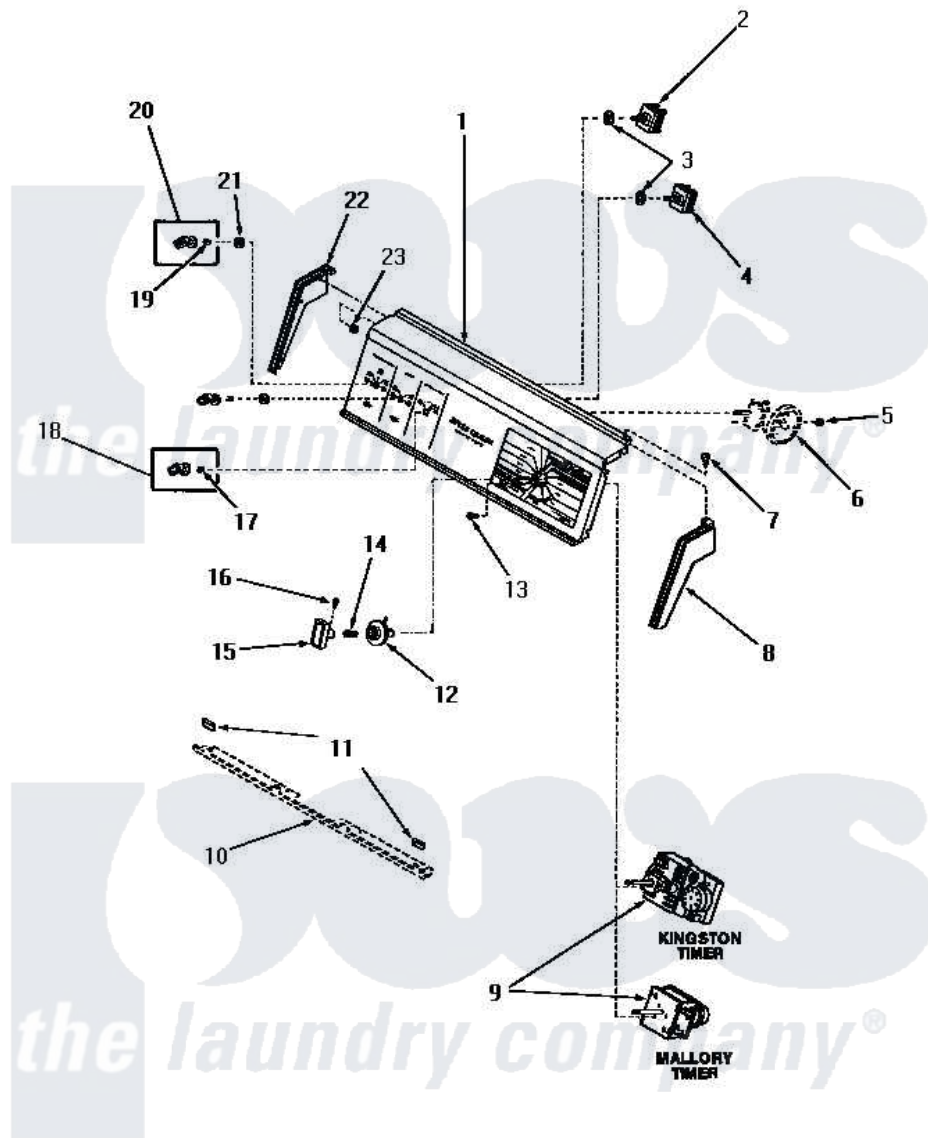

Amana FA3591 10 - CONTROL PANEL & CONTROLS

CONTROL PANEL AND CONTROLS

Amana [Residential Amana FA3591 Washer Parts](#) Parts Diagram 10 - CONTROL PANEL & CONTROLS

[Click on the part number to view part](#)

Item	Original Part Number	Replaced By	Status	Part Description
1	26796		Not Available	CONTROL PANEL
2	24392		Not Available	SWITCH TEMP
3	91176			Lockwasher, 3/8 Intshkp
4	24431		Not Available	SPEED SWITCH
5	23962	W10116760		Screw
6	Y00000000		Not Available	SEE NOTE PRESSURE SWITCH
7	25232		Not Available	SCREW,8AB-18X7/8 OVAL
8	25123		Not Available	CONTROL HOOD END, RIGHT
9	26410		Not Available	TIMER
10	Y00000000		Not Available	SEE NOTE PANEL SUPPORT BRACKET
11	24859		Not Available	SLEEVE,SUPPORT ANGLE
12	26326		Not Available	TIMER KNOB INDICATOR
13	70212			Screw, 8-32 X 5/32 RD H
14	26319			Spring

15	26798		Knob, Timer xReplace
16	26318		Screw, 8-32 X 1/4 Set S
17	23392	Not Available	CLIP FOR 26816 KNOB
18	26818	Not Available	CONTROL KNOB ASSEMBLY
19	23392	Not Available	CLIP FOR 26816 KNOB
20	26816		Assembly, Knob-Switch
21	24205		Nut, Knurled 3/8-24
22	25124	Not Available	CONTROL HOOD END, LEFT
23	25126	5303284616	Clip