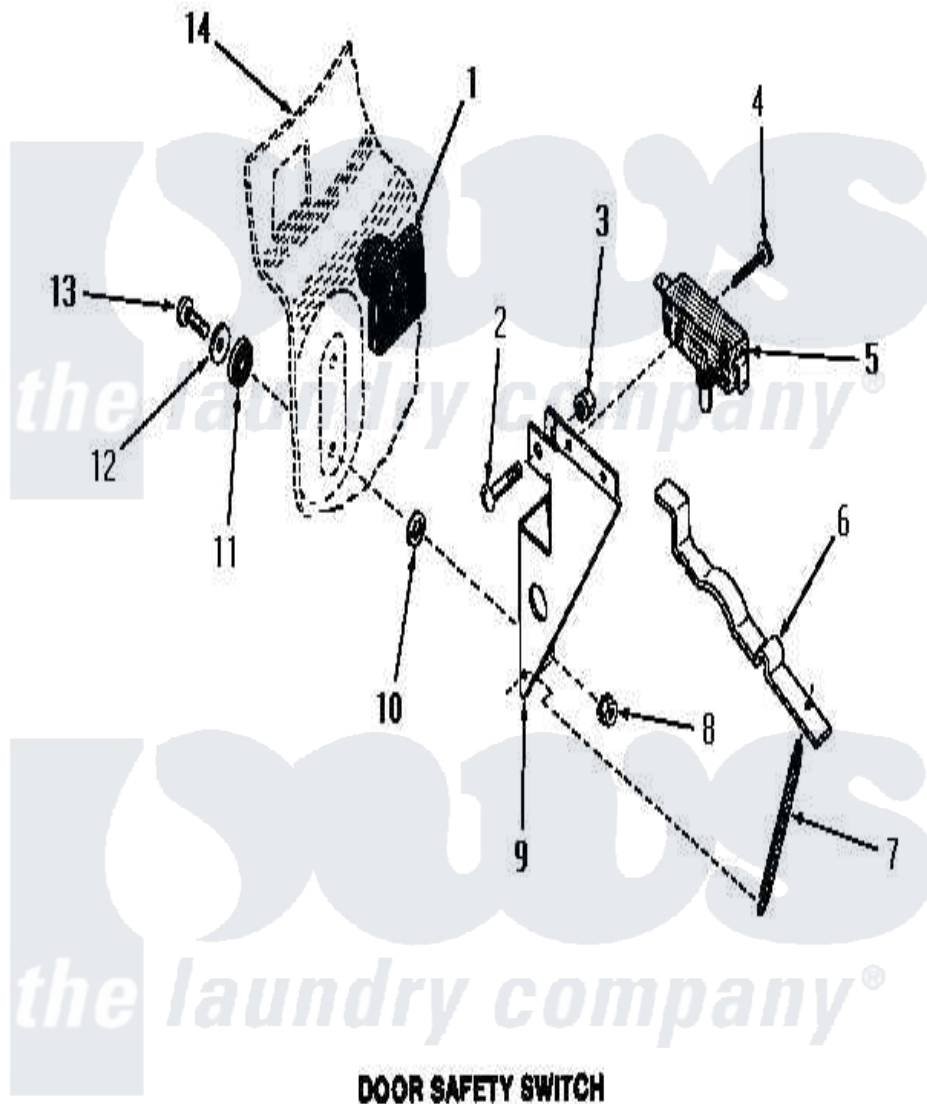

Amana FA3591 11 - DOOR SAFETY SWITCH

DOOR SAFETY SWITCH

Amana [Residential Amana FA3591 Washer Parts](#) Parts Diagram 11 - DOOR SAFETY SWITCH
 Click on the part number to view part

Item	Original Part Number	Replaced By	Status	Part Description
1	23591			Diaphragm
2	Y02370		Not Available	SCREW,10-24X15/16 HEX
3	22001			Nut, 10-24 Nylon Hex BR
4	51783			Screw, 6b-20 X 7/8 HeX
5	23540		Not Available	SWITCH
6	23592		Not Available	ARM
7	26766		Not Available	SPRING
8	23951	M0282009		Nut
9	22783		Not Available	BRACKET
10	21735		Not Available	LOCKWASHER,No.10 INTSHKP
11	02928		Not Available	WASHER
12	20492	M0270504		Washer
13	21081			Screw, 10-24 X 1/2 RD H
14	Y00000000		Not Available	SEE NOTE DRAIN TUB