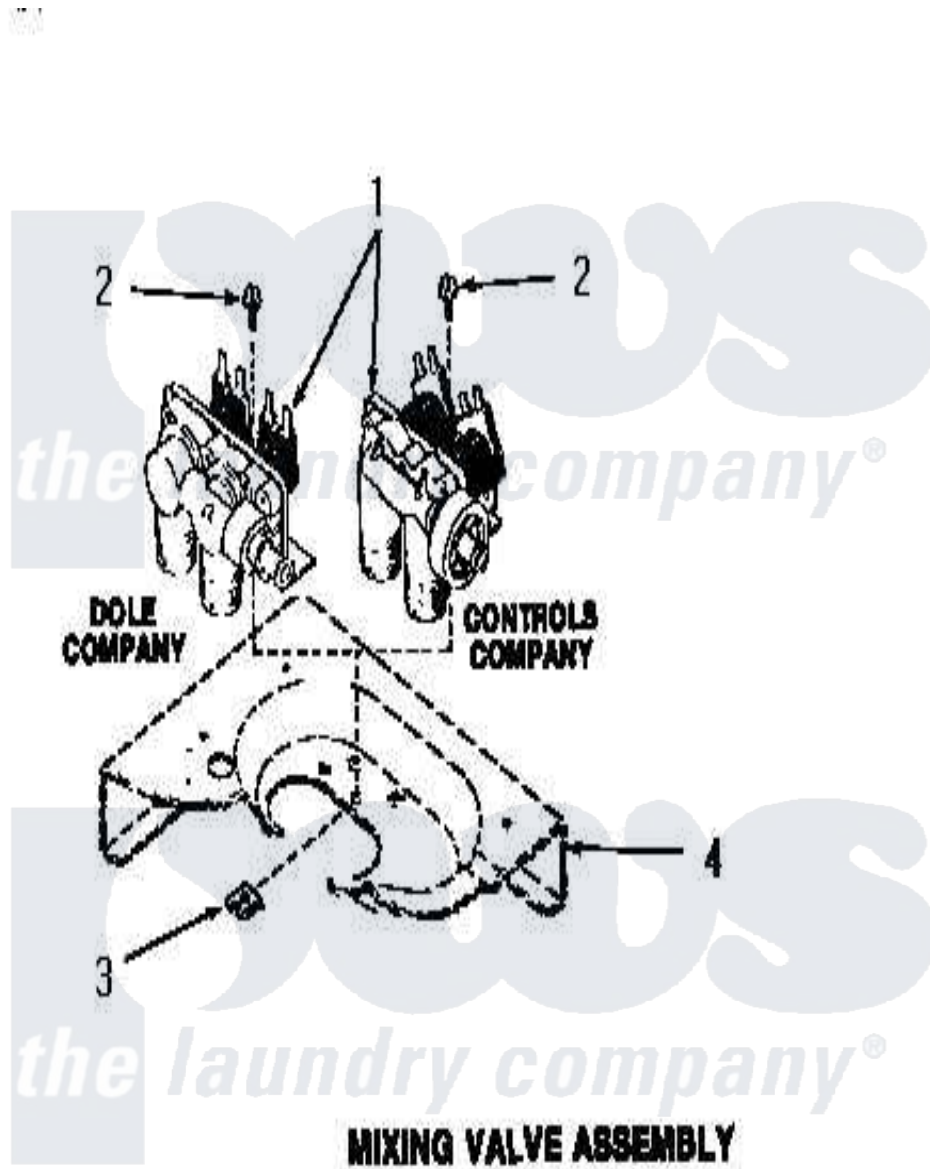

Amana FA3591 14 - MIXING VALVE ASSY

[Amana Residential Amana FA3591 Washer Parts](#) Parts Diagram 14 - MIXING VALVE ASSY
Click on the part number to view part

Item	Original Part Number	Replaced By	Status	Part Description
1	25833			Valve, Mixing
2	23962	W10116760		Screw
3	23277		Not Available	NUT,SPEED
4	Y00000000		Not Available	SEE NOTE CABINET TOP