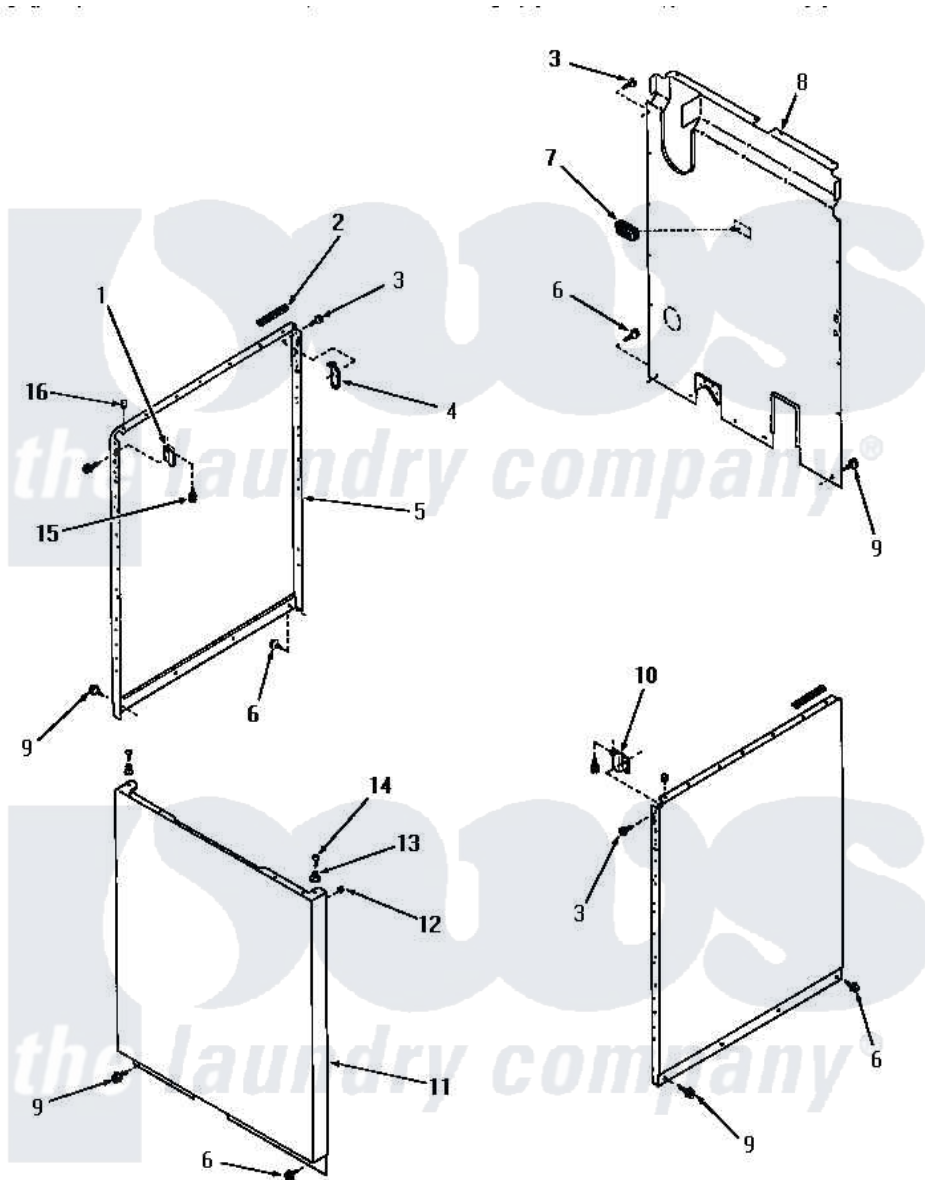

# Amana FA3591 16 - PANELS

## PANELS

Amana [Residential Amana FA3591 Washer Parts](#) Parts Diagram 16 - PANELS  
 Click on the part number to view part

Item	Original Part Number	Replaced By	Status	Part Description
1	26691		Not Available	BRACKET,HOLD DOWN-L.H.
2	<a href="#">80312</a>			Bumper Pad
3	51784		Not Available	SCREW,10B-16 X 1/2 HEX
4	<a href="#">52487</a>			Lug, Hold-Down
5	26821K		Not Available	SIDE PANEL, RIGHT OR LEFT, COF
"	26821A		Not Available	PANEL,SIDE
"	26821C		Not Available	SIDE PANEL, RIGHT OR LEFT, COP
"	26821L		Not Available	PANEL,SIDE
"	26821H		Not Available	PANEL,SIDE
"	26821W		Not Available	SIDE PANEL, LEFT OR RIGHT, WHI
6	26415	<a href="#">27001200</a>		Screw
7	23257		Not Available	PAD,BUMPER
8	24342GR		Not Available	REAR PANEL, GRAY
9	26592		Not Available	HEX HEAD SCREW

10	26690	Not Available	BRACKET,HOLD DOWN-R.H.
11	26822A	Not Available	PANEL,FRONT
"	26822K	Not Available	FRONT PANEL, COFFEE
"	26822C	Not Available	LOADING DOOR, COPPERTONE
"	26822L	Not Available	PANEL,FRONT
"	26822H	Not Available	PANEL,FRONT
"	26822W	Not Available	LOADING DOOR, WHITE
12	<a href="#">20387</a>		Bumper
13	23020	Not Available	MOUNT,PANEL
14	Q6535	Not Available	SCREW,10B-16 X 3/4 ROU
15	<a href="#">23008</a>		Screw, 10-24 X 3/4 Sems
16	<a href="#">21176</a>		Bumper