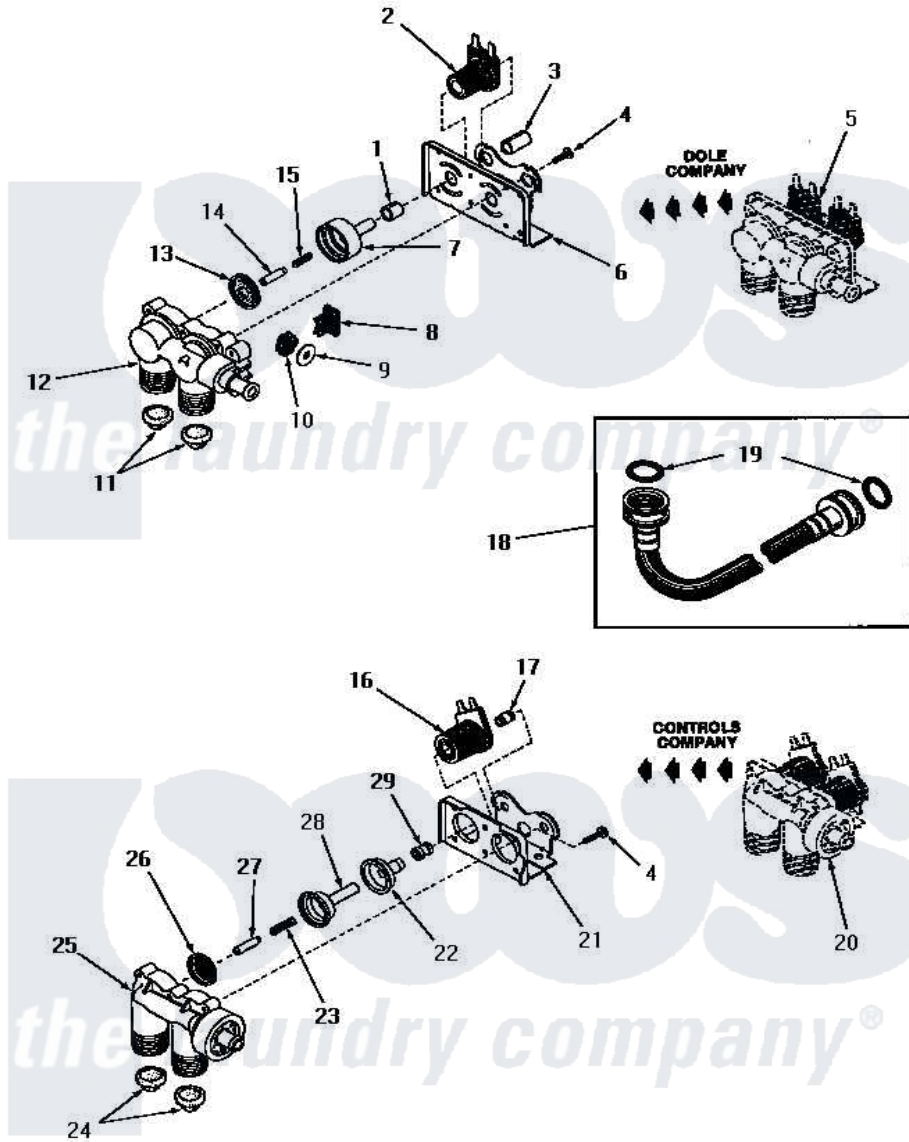

# Amana FA3690 01 - 25832 & 25833 MIXING VALVE ASSEMBLIES

**25832 and 25833 MIXING VALVE ASSEMBLIES**

Amana [Residential Amana FA3690 Washer Parts](#) Parts Diagram 01 - 25832 & 25833 MIXING VALVE ASSEMBLIES  
 Click on the part number to view part

Item	Original Part Number	Replaced By	Status	Part Description
1	24129		Not Available	SLEEVE,SHORT
2	24126	<a href="#">33930</a>		Valve, Mixing
3	24128		Not Available	SLEEVE,LONG
4	25817C		Not Available	SCREW
5	Y00000000		Not Available	SEE NOTE MIXING VALVE ASSEMBLY
6	Y24127		Not Available	MOUNTING BRACKET
7	<a href="#">24130</a>			Guide, Armature
8	Y24135		Not Available	PLUG,FLOW REGULATOR
9	23224G		Not Available	DIFFUSER
10	<a href="#">23224C</a>			Regulator, Flow
11	24122	<a href="#">22002960</a>		Strainer, Washer Inlet
12	<a href="#">24125</a>			Body, Valve
13	24134		Not Available	DIAPHRAGM
14	24132		Not Available	ARMATURE
15	24131		Not Available	SPRING
16	24596A		Not Available	SOLENOID

17	25817M	Not Available	SOLENOID PLUG
18	20241	<a href="#">EZ20241</a>	20 x 24 x 1 Filter 1 Metal Side
19	20290	<a href="#">Y013783</a>	Washer, Inlet Hose
20	Y00000000	Not Available	SEE NOTE MIXING VALVE ASSEMBLY
21	25817B	Not Available	MOUNTING BRACKET
22	25817E	Not Available	SLEEVE, GUIDE xREPLACE
23	25817G	Not Available	SPRING
24	24122	<a href="#">22002960</a>	Strainer, Washer Inlet
25	24123	Not Available	VALVE BODY
26	25817K	Not Available	DIAPHRAGM
27	25817H	Not Available	ARMATURE
28	25817F	Not Available	ARMATURE GUIDE
29	25817D	Not Available	SLEEVE ADAPTER