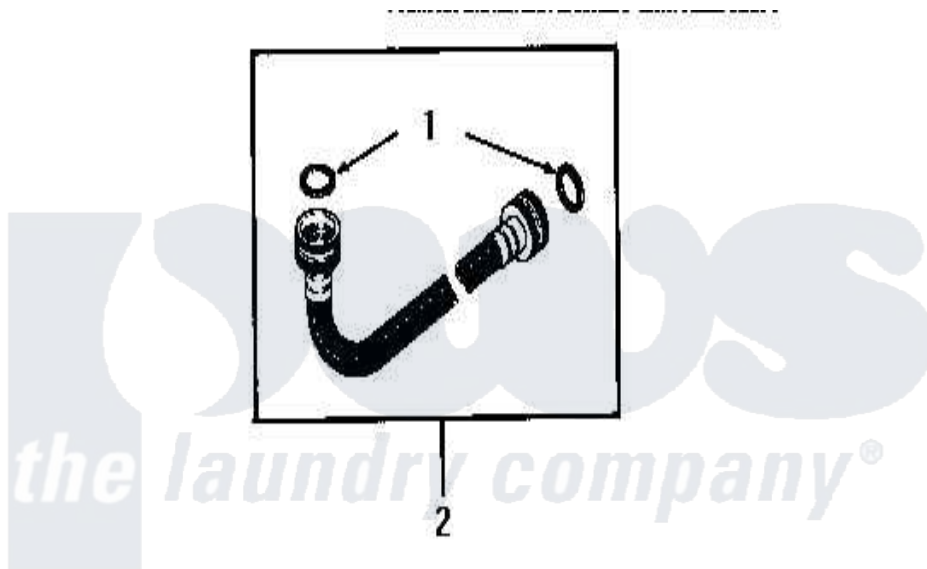

# Amana FA3690 02 - ACCESSORIES

Amana [Residential Amana FA3690 Washer Parts](#) Parts Diagram 02 - ACCESSORIES  
 Click on the part number to view part

Item	Original Part Number	Replaced By	Status	Part Description
1	20290	<a href="#">Y013783</a>		Washer, Inlet Hose
2	20618	<a href="#">21001467</a>		Hose- 10'
"	20617		Not Available	HOSE, INLET (8 FT)
3	25863	<a href="#">16272</a>		Connector, Straight
4	20616		Not Available	EXTENSION, DRAIN HOSE (1 FT)
NI	258P3		Not Available	KIT,CAPACITOR