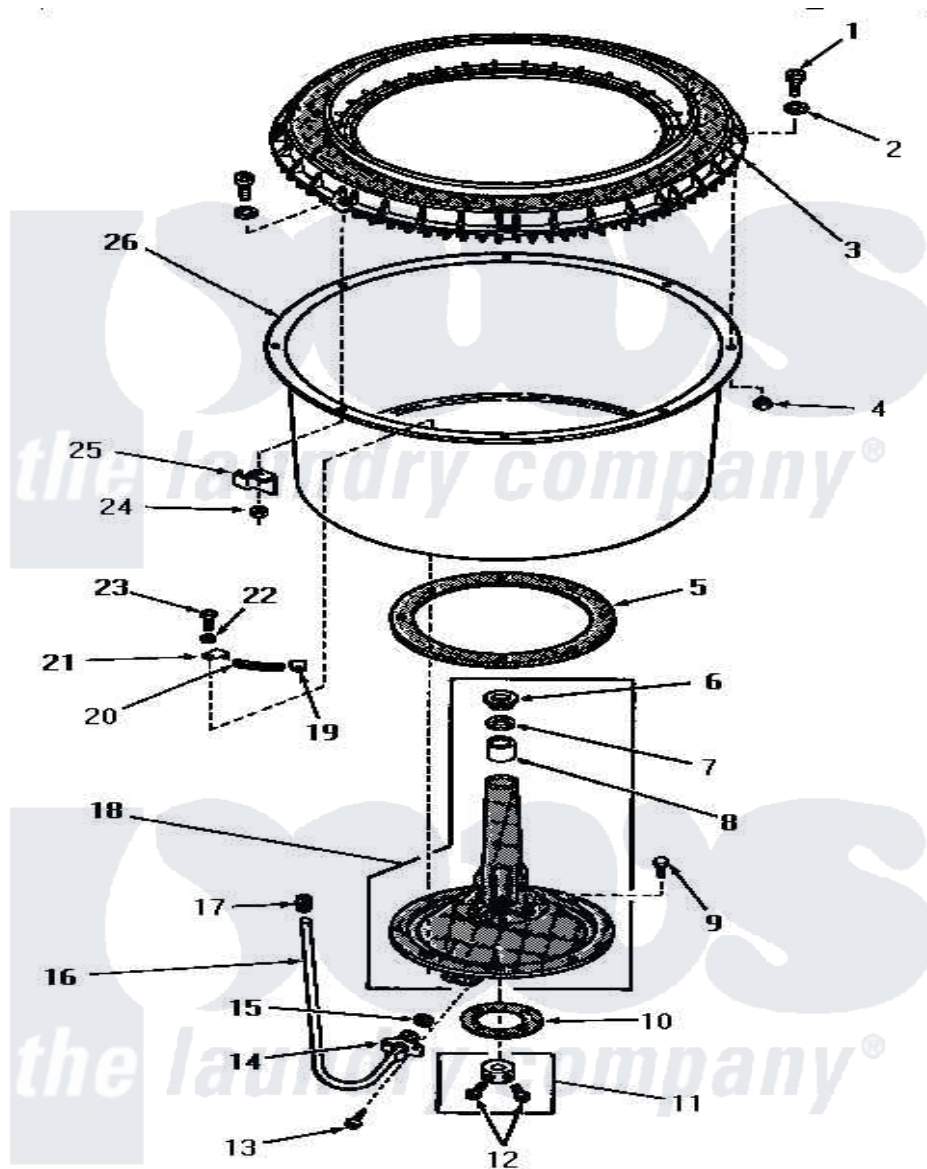

Amana FA3690 03 - AGITATOR POST & SPIN TUB

AGITATOR POST AND SPIN TUB

Amana [Residential Amana FA3690 Washer Parts](#) Parts Diagram 03 - AGITATOR POST & SPIN TUB
 Click on the part number to view part

Item	Original Part Number	Replaced By	Status	Part Description
1	25251	E225251		25 x 25 x 1 Filter 1 Metal Side
2	25100			Washer, 17/64 ID x 1/2 OD
3	24931		Not Available	BALANCE RING
4	25250			Nut, 1/4-20 Hex Nyllock
5	20122			Gasket
6	23685			Bearing
7	23684			Seal
8	23686			Bearing
9	20261			Screw, Cap
10	20120			Gasket
11	20377			Collar Assembly
12	23481	02422		Screw, 1/4-20 X 1/2 HeX
13	20852		Not Available	SCREW, 10-24 X 1/2 HEX
14	26046			Bracket, Sediment Tube
15	20110			Gasket
16	25980			Tube, Sediment

17	22361		Sleeve
18	26016	2-6016	Wheel 71/2x6
19	22446		Clip
20	22144		Spring
21	22447		Clip
22	20121	Not Available	GASKET
23	20260		Screw, 5/16-18 X 3/4 RD
24	26678		Nut, Self-Locking
25	22025		Bracket
26	26910		Tub, Spin-Blue Porcelain
NI	243P3	Not Available	KIT,AGITATOR POST