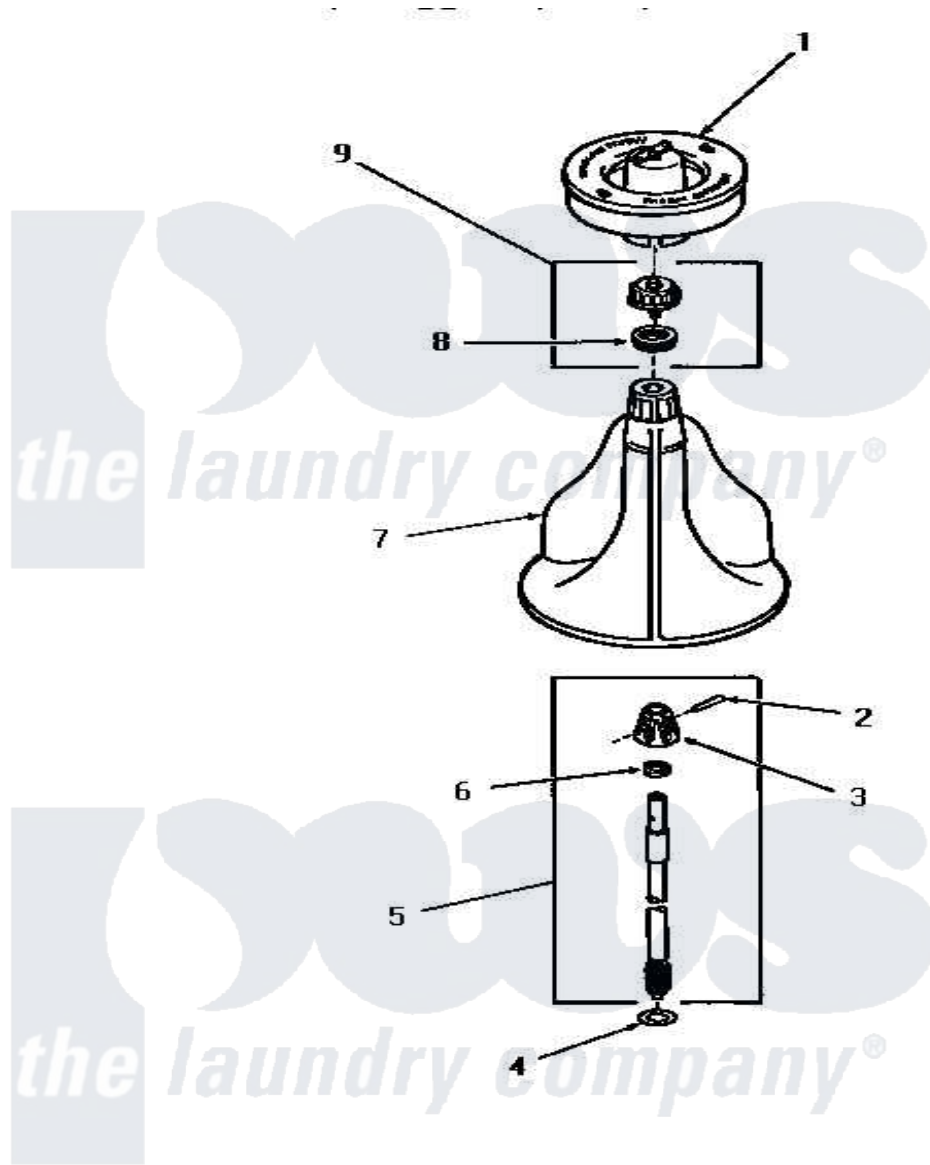

Amana FA3690 04 - AGITATOR, SHAFT & FABRIC SOFTENER DISP

AGITATOR, SHAFT AND FABRIC SOFTENER DISPENSER

Amana [Residential Amana FA3690 Washer Parts](#) Parts Diagram 04 - AGITATOR, SHAFT & FABRIC SOFTENER DISP
 Click on the part number to view part

Item	Original Part Number	Replaced By	Status	Part Description
1	23546		Not Available	ASSY,DISPENSER-FAB-SOF
2	20243			Pin, Taper
3	20056		Not Available	BLOCK, DRIVE
4	22135			Washer
5	21751	21751P		Assyshaft
6	20057	222T017P01		Washer FIB 21/32 ID X 1156 OD X 1/8
7	25975		Not Available	ASSY,AGITATOR
8	21036			Clip, Cable
9	26015			Assembly, Cap And Ring-Agitator
"	26014			Assembly, Cap And Ring-Agitator