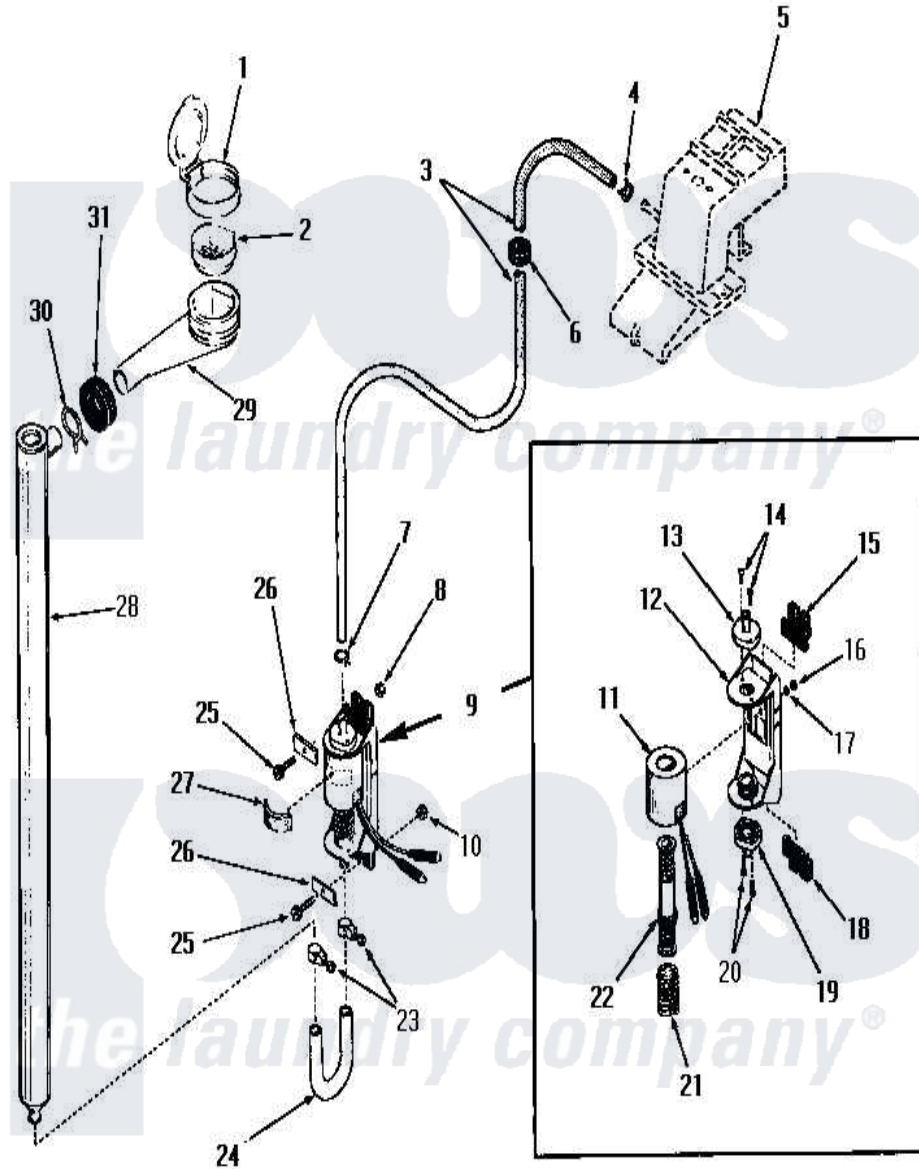

# Amana FA3690 05 - BLEACH DISPENSER

Amana [Residential Amana FA3690 Washer Parts](#) Parts Diagram 05 - BLEACH DISPENSER  
 Click on the part number to view part

Item	Original Part Number	Replaced By	Status	Part Description
1	22484		Not Available	BLEACH LID
2	<a href="#">21984</a>			Cover, Dispenser
3	22300		Not Available	HOSE
4	23410		Not Available	HOSE CLAMP
5	Y00000000		Not Available	SEE NOTE WATER INLET
6	22299		Not Available	GROMMET
7	22295		Not Available	HOSE CLAMP
8	<a href="#">22001</a>			Nut, 10-24 Nylon Hex BR
9	<a href="#">22337</a>			Pump, Bleach
10	<a href="#">22001</a>			Nut, 10-24 Nylon Hex BR
11	22337B		Not Available	COIL AND FRAME
12	22337A		Not Available	BASE
13	22337E		Not Available	HOSE CONNECTOR
14	51356		Not Available	SCREW,6-32 X 5/16 RD H
15	22337F		Not Available	ISOLATION MOUNT
16	22337G		Not Available	NUT

17	21735	Not Available	LOCKWASHER,No.10 INTSHKP
18	22337F	Not Available	ISOLATION MOUNT
19	22337E	Not Available	HOSE CONNECTOR
20	51356	Not Available	SCREW,6-32 X 5/16 RD H
21	22337D	Not Available	SPRING
22	22337C	Not Available	ARMATURE AND VALVE
23	24604	Not Available	HOSE CLAMP
24	22302	Not Available	HOSE
25	25989	Not Available	HEX HEAD SCREW
26	Y22287	Not Available	BLEACH PUMP BRACKET
27	25220	Not Available	BUMPER
28	22303	Not Available	TUBE,BLEACH
29	22377	Not Available	DISPENSER xREPLACE
30	Y03640	Not Available	CLAMP
31	20118	Not Available	GROMMET,1982 INV