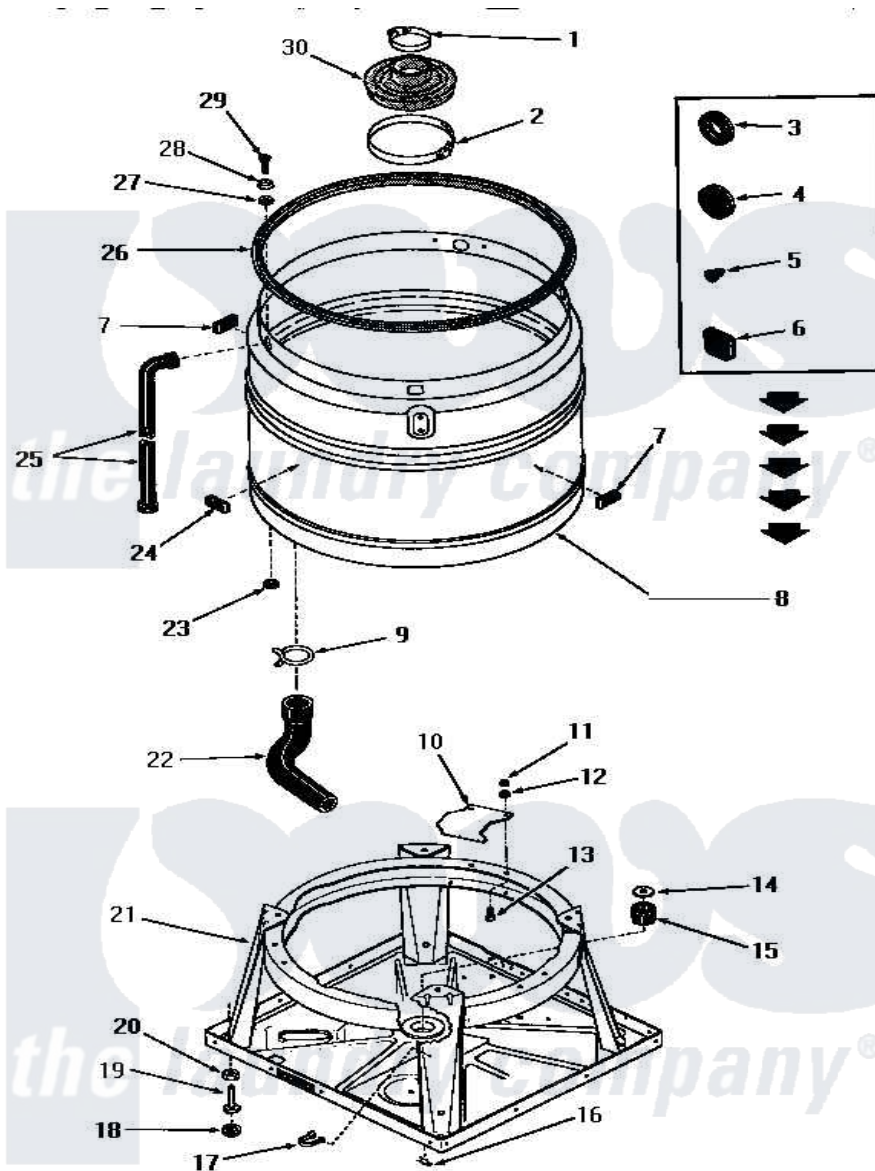

Amana FA3690 06 - BOOT, CHASSIS & DRAIN TUB

BOOT, CHASSIS AND DRAIN TUB

Amana [Residential Amana FA3690 Washer Parts](#) Parts Diagram 06 - BOOT, CHASSIS & DRAIN TUB
 Click on the part number to view part

Item	Original Part Number	Replaced By	Status	Part Description
1	20107			Upper Clamp
2	20108	F200201		Clamp Hose #56
3	20118		Not Available	GROMMET,1982 INV
4	20305	20-305		Sizzle Do Not Ship Ups
5	21393	21-393		Piezo Sounder
6	21651			Grommet
7	23258			Pad, Bumper
8	26034M		Not Available	ASSY,SPLASH TUB
9	10108			Seal
10	21905			Plate, Snubber
11	20275	27001225		Nut, Jam Mid Lock 1/4-20
12	03189			LoCkwasher, 1/4 Std-C P
13	02422			Screw, 1/4-20 X 1/2 HeX
14	20162		Not Available	SPACER
15	20195		Not Available	GROMMET
16	26012	2-6012		Blower Wheel

17	22837		Not Available	STRAP,WIRE
18	21749	40016001		Foot, Rubber
19	20409	22003428		Leg, Adjustable
20	Y21899	40038101		Nut, Leg
21	26028			Assembly, Chassis xReplace
22	25112			Hose
23	20115			Grommet
24	23257		Not Available	PAD,BUMPER
25	22818		Not Available	HOSE
26	21233		Not Available	GASKET
27	20112			Grommet
28	20111			Washer
29	20259		Not Available	SCREW
30	20129		Not Available	BOOT