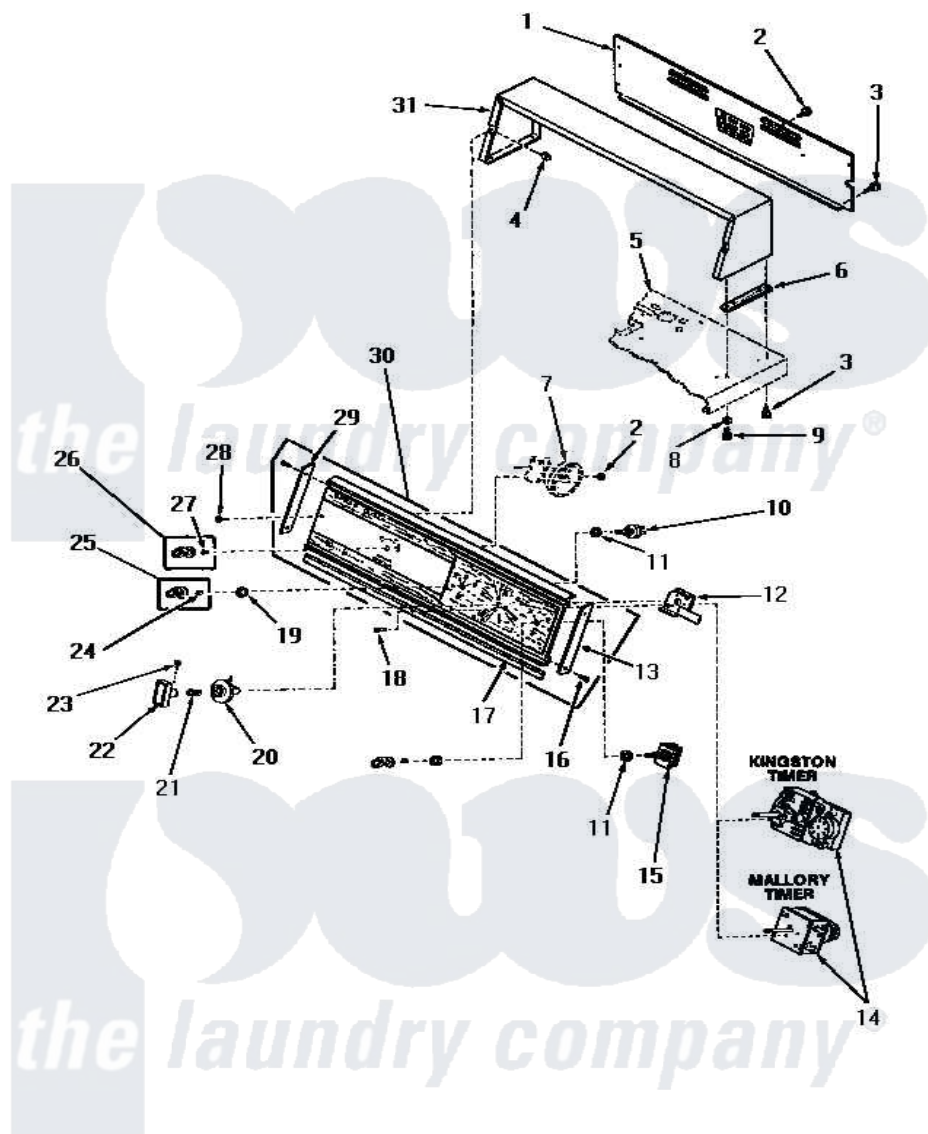

Amana FA3690 09 - CONTROL PANEL, CONTROL HOOD & CONTROLS

CONTROL PANEL, CONTROL HOOD AND CONTROLS

Amana Residential Amana FA3690 Washer Parts Parts Diagram 09 - CONTROL PANEL, CONTROL HOOD & CONTROLS

[Click on the part number to view part](#)

Item	Original Part Number	Replaced By	Status	Part Description
1	22890GR		Not Available	CONTROL HOOD REAR COVER, GRAY
2	23222	3177991		Screw
3	25724		Not Available	HEX HEAD SCREW
4	54038			NUT, Speed U-Type
5	Y00000000		Not Available	SEE NOTE CABINET TOP
6	23028		Not Available	GASKET,CONTROL BOX END
7	Y00000000		Not Available	SEE NOTE PRESSURE SWITCH
8	20493			Washer, 11/64 ID x 3/8 OD
9	52150	489464		Screw
10	21300		Not Available	SWITCH,TEMPERATURE
11	91176			Lockwasher, 3/8 Intshkp
12	26952		Not Available	SPACER
13	25073		Not Available	END CAP, RIGHT
14	26410		Not Available	TIMER

15	21302		Switch, Motor-2SP
16	52864	500226	Screw, 8b-16 x 5/8 Tap
17	25071	Not Available	GASKET
18	20272	Not Available	PHILLIPS HEAD SCREW
19	24205		Nut, Knurled 3/8-24
20	26326	Not Available	TIMER KNOB INDICATOR
21	26319		Spring
22	26321	Not Available	TIMER KNOB
23	26318		Screw, 8-32 X 1/4 Set S
24	23392	Not Available	CLIP FOR 26816 KNOB
25	24291		Assembly, Knob
27	23392	Not Available	CLIP FOR 26816 KNOB
28	25232	Not Available	SCREW,8AB-18X7/8 OVAL
29	25072	Not Available	END CAP, LEFT
30	26168	Not Available	CONTROL PANEL
31	22881A	Not Available	CONTROL HOOD, AVOCADO
"	22881H	Not Available	CONTROL HOOD, HARVEST GOLD
"	22881W	Not Available	CONTROL HOOD, WHITE
"	22881L	Not Available	CONTROL HOOD, ALMOND