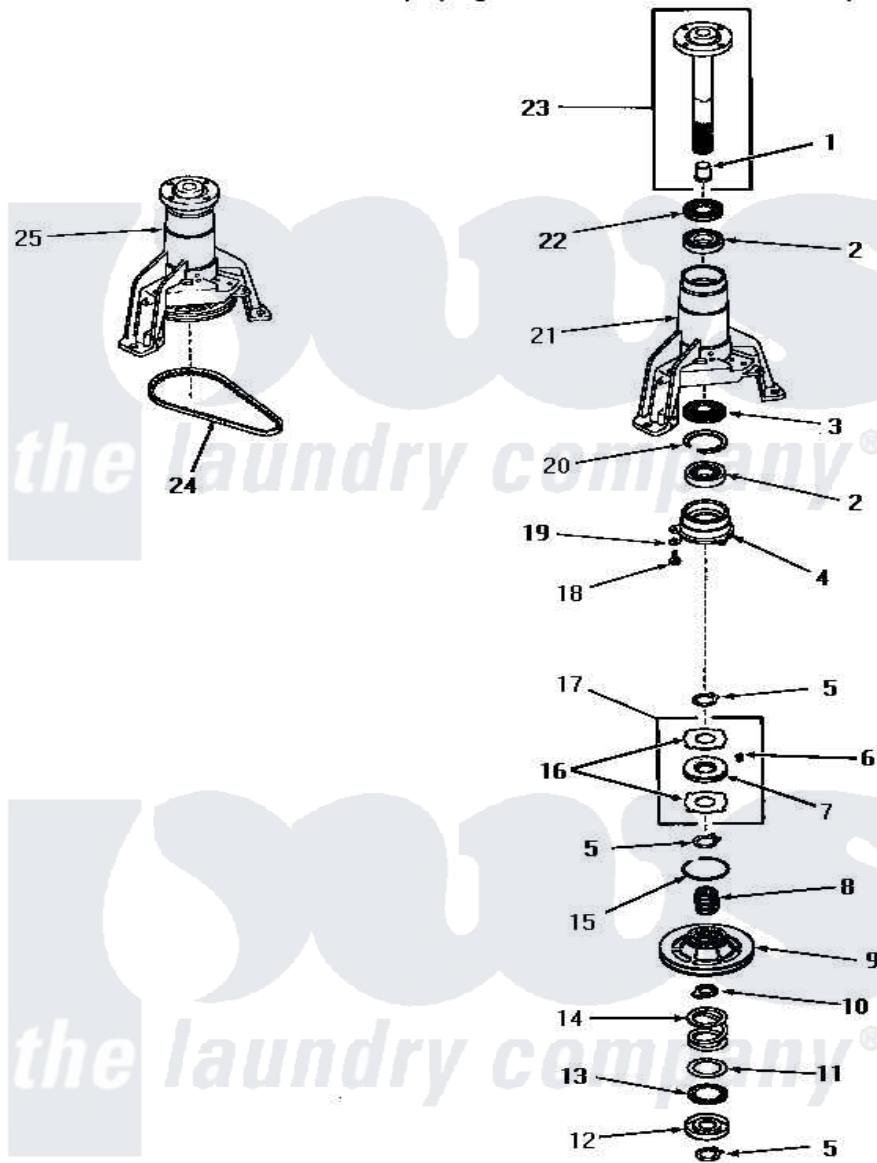

Amana FA3690 12 - MAIN BEARING ASSY & SPIN BELT

MAIN BEARING ASSEMBLY AND SPIN BELT

Amana [Residential Amana FA3690 Washer Parts](#) Parts Diagram 12 - MAIN BEARING ASSY & SPIN BELT
 Click on the part number to view part

Item	Original Part Number	Replaced By	Status	Part Description
1	25854			Bearing
2	20012			Bearing
3	26247			Slinger, Water
4	23639			Retainer
5	23724			Ring, Retaining
6	24500			Clip, Spring
7	23708			Assembly, Brake Disk
8	23634		Not Available	HUB
9	24690			Assembly, Spin Pulley
10	23635		Not Available	STOP
11	23722			Race, Bearing
12	23640			Retainer
13	23721		Not Available	BEARING,NEEDLE
14	23723			Spring
15	Y23720		Not Available	RING,SNAP
16	23637		Not Available	DISC,BRAKE

17	24599		Assembly, Brake Disk
18	02422		Screw, 1/4-20 X 1/2 HeX
19	02431		Lockwasher, 1/4 Ext Shk
20	20084	Not Available	RING,RETAINING
21	25979	Not Available	HOUSING,MAIN BEARING
22	Y21659	Not Available	SEAL
23	23731		Assembly, Spin Shaft
24	23759	Not Available	BELT
25	26018		AsseMbly, Bearing Housing-M
NI	03200		A-D Drive Lubricant