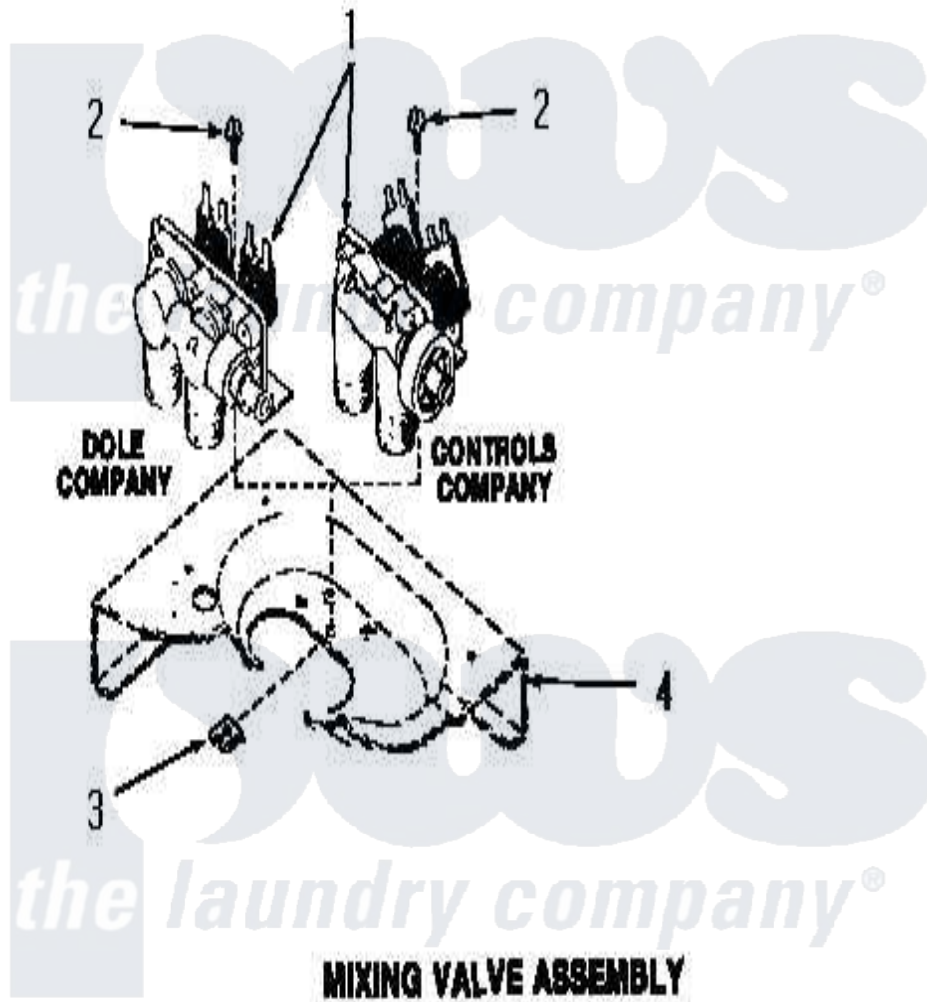

Amana FA3690 13 - MIXING VALVE ASSY

[Amana Residential Amana FA3690 Washer Parts](#) Parts Diagram 13 - MIXING VALVE ASSY
Click on the part number to view part

Item	Original Part Number	Replaced By	Status	Part Description
1	25832	205613		Water Valve
2	23962	W10116760		Screw
3	23277		Not Available	NUT,SPEED
4	Y00000000		Not Available	SEE NOTE CABINET TOP