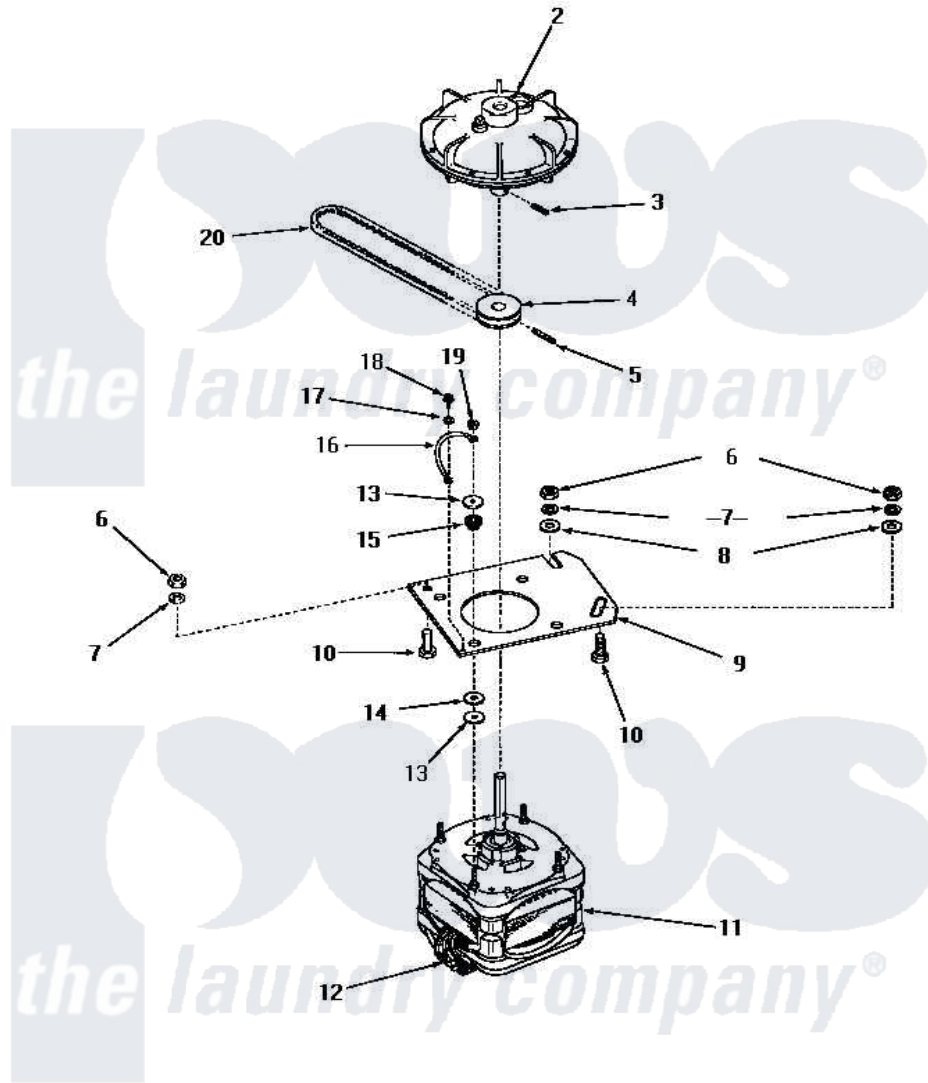

Amana FA3690 14 - MOTOR, FLUID DRIVE & PUMP BELT

MOTOR, FLUID DRIVE AND PUMP BELT

Amana [Residential Amana FA3690 Washer Parts](#) Parts Diagram 14 - MOTOR, FLUID DRIVE & PUMP BELT
 Click on the part number to view part

Item	Original Part Number	Replaced By	Status	Part Description
2	24706			Assembly, Fluid Drive
3	24703		Not Available	PIN,ROLL
4	26116			Pulley, Drive
5	23750			Pin, Roll
6	20274	62739		Nut, Lock
7	20277			Lockwasher, 3/8 Std X 3
8	20279			Washer, 13/32 ID x 13/16 OD
9	23769		Not Available	PLATE,MOUNTING
10	20255		Not Available	SCREW,3/8-16 X 1 HEX H
11	26069			X Assembly, Motor And Pulley
12	24142		Not Available	SWITCH,MOTOR
"	24139		Not Available	SWITCH,MOTOR
13	20103	M0270519		Washer
14	20104			Washer
15	20102		Not Available	WASHER
16	25484		Not Available	GROUND WIRE

17	21735	Not Available	LOCKWASHER, No. 10 INTSHKP
18	20530		Screw, 10-24 x 3/8 Hex
19	23604		Nut, Hex 10-32 Lock
20	23759	Not Available	BELT
NI	20299	Not Available	FLUID DRIVE FLUID-BULK