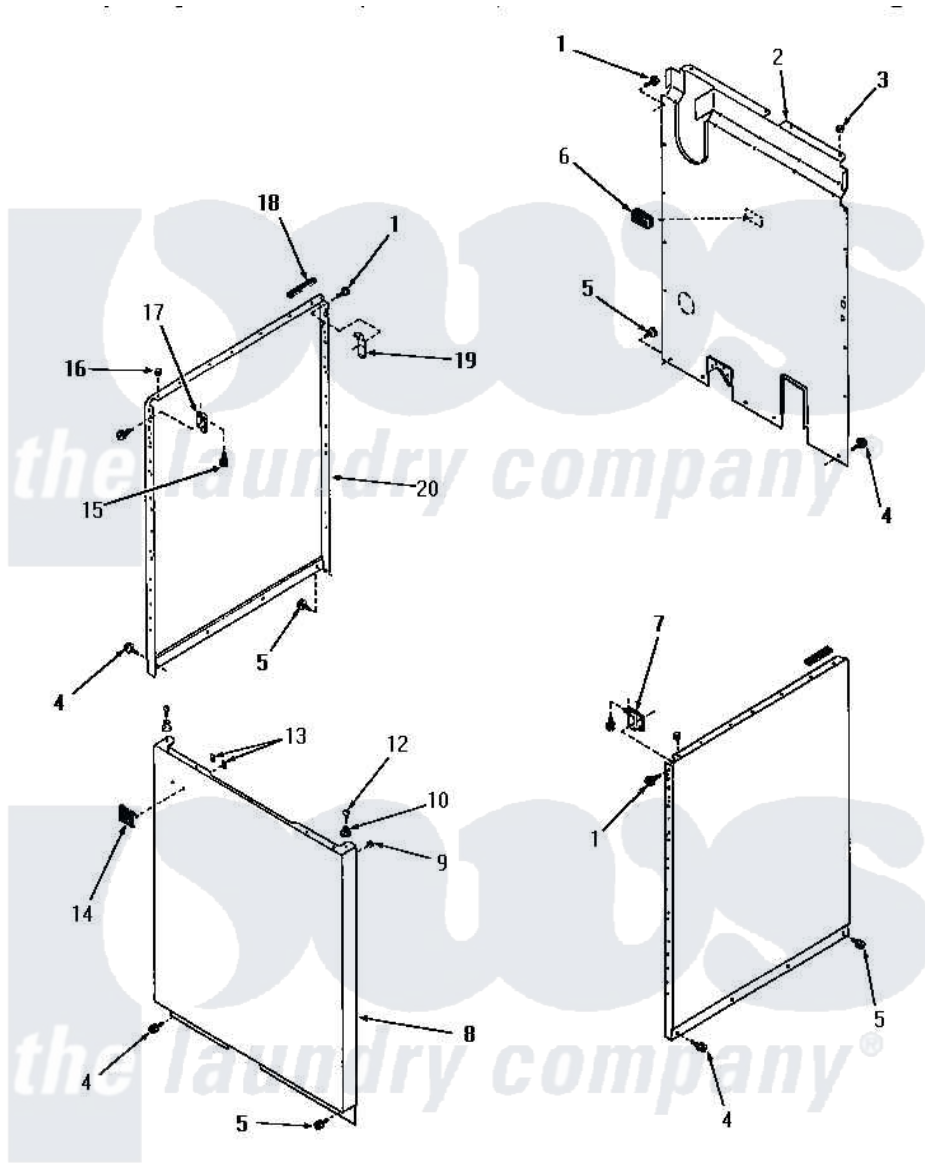

# Amana FA3690 15 - PANELS

## PANELS

Amana [Residential Amana FA3690 Washer Parts](#) Parts Diagram 15 - PANELS

[Click on the part number to view part](#)

Item	Original Part Number	Replaced By	Status	Part Description
1	51784		Not Available	SCREW,10B-16 X 1/2 HEX
2	24342GR		Not Available	REAR PANEL, GRAY
3	<a href="#">20387</a>			Bumper
4	26592		Not Available	HEX HEAD SCREW
5	26415	<a href="#">27001200</a>		Screw
6	23257		Not Available	PAD,BUMPER
7	26690		Not Available	BRACKET,HOLD DOWN-R.H.
8	24687W		Not Available	FRONT PANEL, WHITE
"	24687H		Not Available	FRONT PANEL, HARVEST GOLD
"	24687A		Not Available	FRONT PANEL, AVOCADO
"	24687C		Not Available	FRONT PANEL, COPPERTONE
9	<a href="#">20387</a>			Bumper
10	23020		Not Available	MOUNT,PANEL
12	Q6535		Not Available	SCREW,10B-16 X 3/4 ROU
13	22161		Not Available	CLIP

14	22086	Not Available	MONOGRAM
15	<a href="#">23008</a>		Screw, 10-24 X 3/4 Sems
16	<a href="#">21176</a>		Bumper
17	26691	Not Available	BRACKET,HOLD DOWN-L.H.
18	<a href="#">80312</a>		Bumper Pad
19	<a href="#">52487</a>		Lug, Hold-Down
20	24336H	Not Available	SIDE PANEL, RIGHT OR LEFT, HAR
"	24336A	Not Available	SIDE PANEL, RIGHT OR LEFT, AVO
"	24336W	Not Available	xREPLACE
"	24336C	Not Available	SIDE PANEL, RIGHT OR LEFT, COP