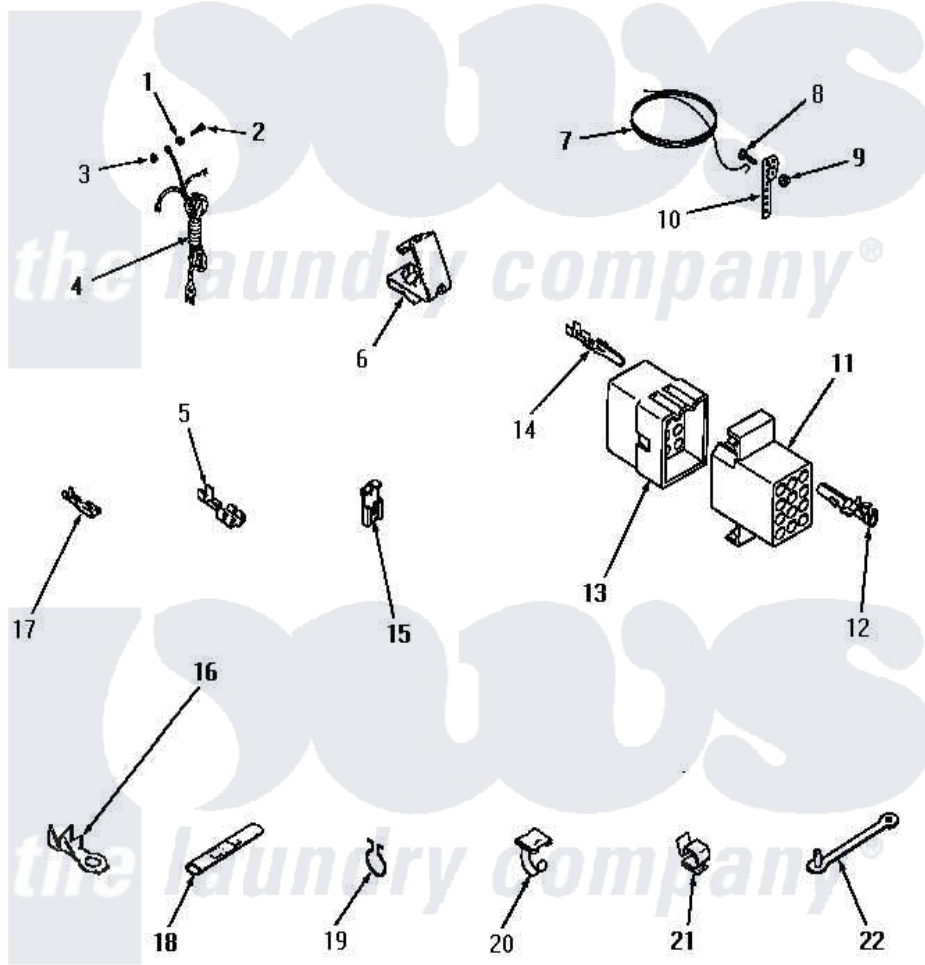

Amana FA3690 16 - POWER CORD, WIRE & TERMINALS

POWER CORD, WIRE AND TERMINALS

Amana [Residential Amana FA3690 Washer Parts](#) Parts Diagram 16 - POWER CORD, WIRE & TERMINALS
 Click on the part number to view part

Item	Original Part Number	Replaced By	Status	Part Description
1	03815			Lockwasher, No.10 Ext Shk
2	20267			Screw, 10-24 X 3/8 Round
3	03673		Not Available	NUT
4	22660		Not Available	POWER CORD AND PLUG
5	Y00119		Not Available	SPADE TERMINAL(18 GAUGE) (1/4 INCH-(1) 18 GAUGE WIRE)
6	00158		Not Available	GROUND CLIP
7	Y21429		Not Available	GROUND WIRE
8	21431		Not Available	ROUND HEAD SCREW
9	Y20278		Not Available	LOCKWASHER
10	21430		Not Available	STRAP,GROUND
11	23042		Not Available	RECEPTACLE
"	Y23034	26163		Receptacle, 9 Circuit
"	23036			Receptacle, 12 Circuit
"	23038		Not Available	RECEPTACLE,15 CIRCUIT
"	23039	697780		Receptacle,

12	Y00117	5011-XX		093 Female Socket
13	23035		Not Available	PLUG,12 CIRCUIT
"	23033			Plug, 9 Circuit
"	23037			Plug, 15 Circuit
"	23041			Plug, 6 Circuit
"	23040			Plug-3 Circuit
14	Y00116			Terminal, Pin-Male
15	Y00120			Terminal, Flag-1/4 Fema
16	00110			No.10 18 Gauge Wire
17	00112			Terminal, Spade-3/16 Fe
18	21091		Not Available	CONNECTOR TWO 1/4 INCH MALE
19	51291			Clip, Wire
20	21793		Not Available	CABLE CLIP
21	21036			Clip, Cable
22	22837		Not Available	STRAP,WIRE