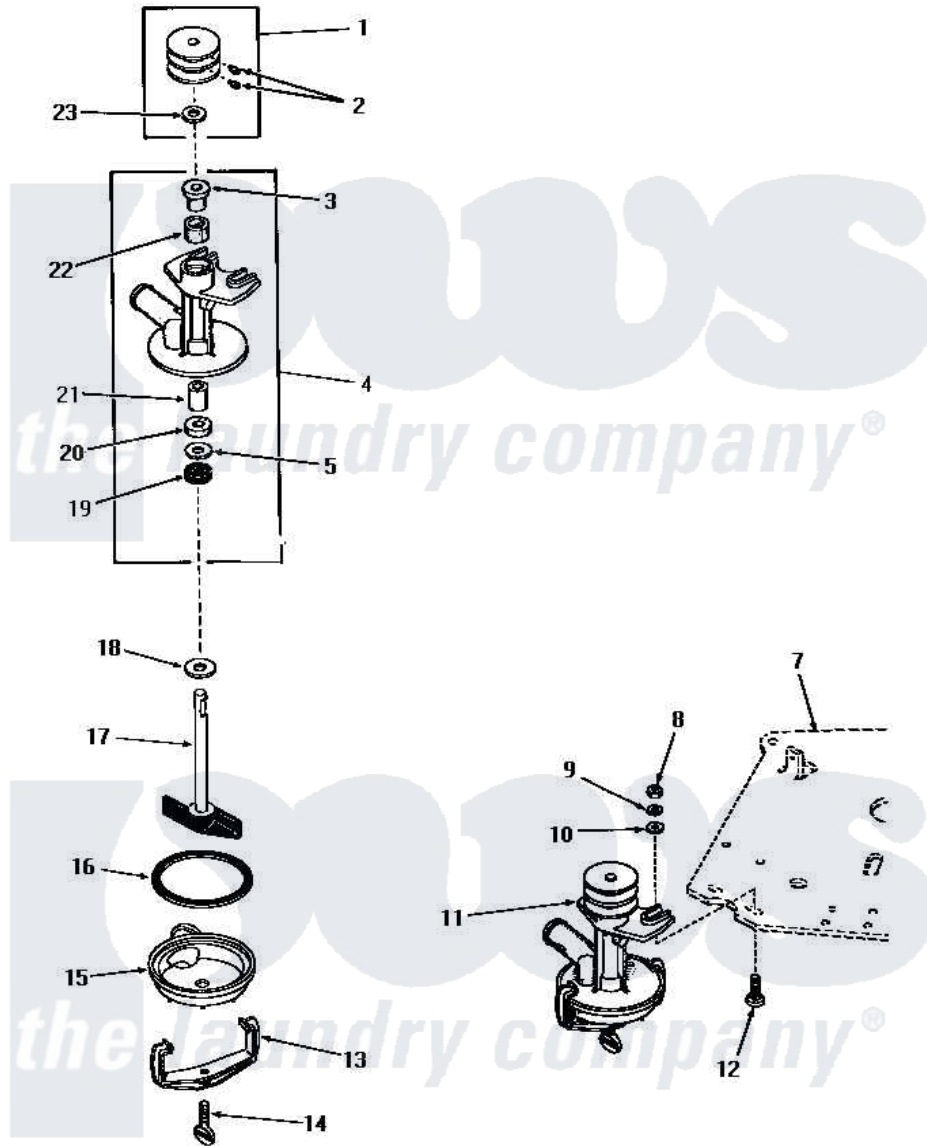

Amana FA3690 17 - PUMP ASSY

PUMP ASSEMBLY

Amana [Residential Amana FA3690 Washer Parts](#) Parts Diagram 17 - PUMP ASSY
 Click on the part number to view part

Item	Original Part Number	Replaced By	Status	Part Description
1	23770		Not Available	ASSY,PULLEY
2	02771			Screw, 1/4-20 x 3/8 Hex S
3	20072			Bearing
4	20763		Not Available	PUMP BODY
5	20093			Washer, 29/64 ID x 63/64 OD
7	Y00000000		Not Available	SEE NOTE MOUNTING PLATE
8	20275	27001225		Nut, Jam Mid Lock 1/4-20
9	03189			LoCkwasher, 1/4 Std-C P
10	20176			Washer, .2656 ID x 9/16 OD
11	25178		Not Available	ASSY,PUMP
12	24390			Bolt
13	20066			Clamp, Pump
14	20161			Screw, 5/16-18 X 1-1/16
15	04316		Not Available	BOTTOM,PUMP
16	20097		Not Available	GASKET
17	04372		Not Available	ASSY,IMPELLER

18	20099		Washer, .440idx1.125odx
19	20095		Seal
20	20094		Packing Material
21	20071		Bearing
22	26479		Wick
23	26919	Not Available	WASHER,PUMP PULLEY
NI	131P3		Kit, Pump Kt85