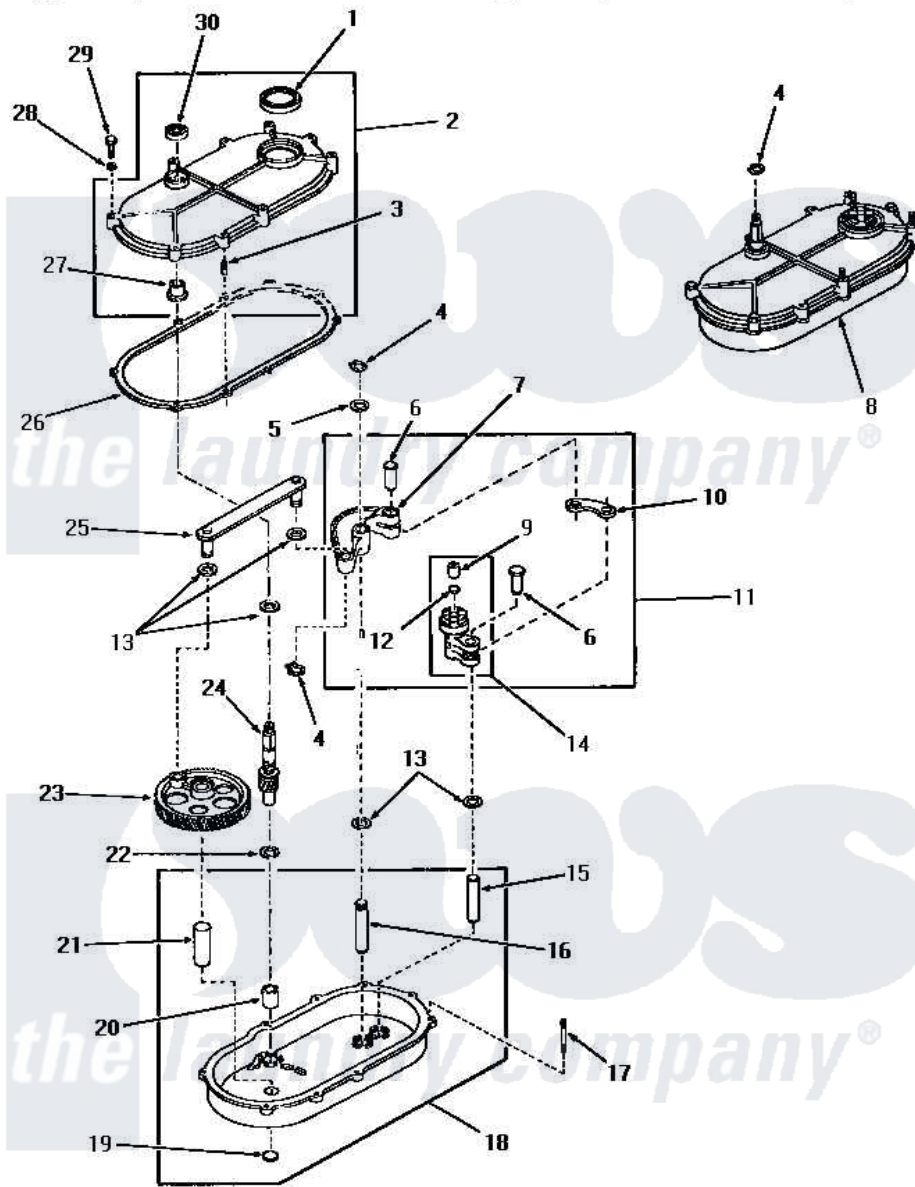

Amana FA3690 18 - TRANSMISSION ASSY

TRANSMISSION ASSEMBLY

Amana [Residential Amana FA3690 Washer Parts](#) Parts Diagram 18 - TRANSMISSION ASSY
 Click on the part number to view part

Item	Original Part Number	Replaced By	Status	Part Description
1	20199			Seal
2	20216		Not Available	ASSY,TRANSMISSION COVE
3	20197		Not Available	DOWEL PIN
4	23751			Ring, Retaining
5	20212	35092		Washer, 3628id X 1.00 X .056
6	01690			Pin, Link
7	05005	05005P		Assembly
8	23828			Assembly, Transmission
9	01711		Not Available	BEARING
10	Y04999		Not Available	LINK
11	20220			Assembly, Rocker Arm
12	Y02479			Disc, Expansion
13	01791			Washer, .626 X 1.125 X1
14	20219	30927P		Assembly Clutch Arm
15	01688		Not Available	PIN
16	24817		Not Available	PIN,ROCKER ARM

17	20155		Not Available	STUD,DOUBLE END 1/4-20
18	23927		Not Available	ASSY,TRANSMISSION xREPLACE
19	Y02769			Disc
20	01993			Bearing, 7/8odx5/8id
21	03477		Not Available	PIN
22	20198	41813		Csa 20198 20 4w 19 Deg Cc
23	02175		Not Available	GEAR,CRANK
24	23645			Pinion
25	03969	03969P		Rod Connecting
26	20059			Gasket
27	20082			Bearing
28	03189			LoCkwasher, 1/4 Std-C P
29	20257		Not Available	SCREW,1/4-20 X 1-1/4 H
30	20200			Seal
NI	02528	02528P		Grease Transmission Mobil 209