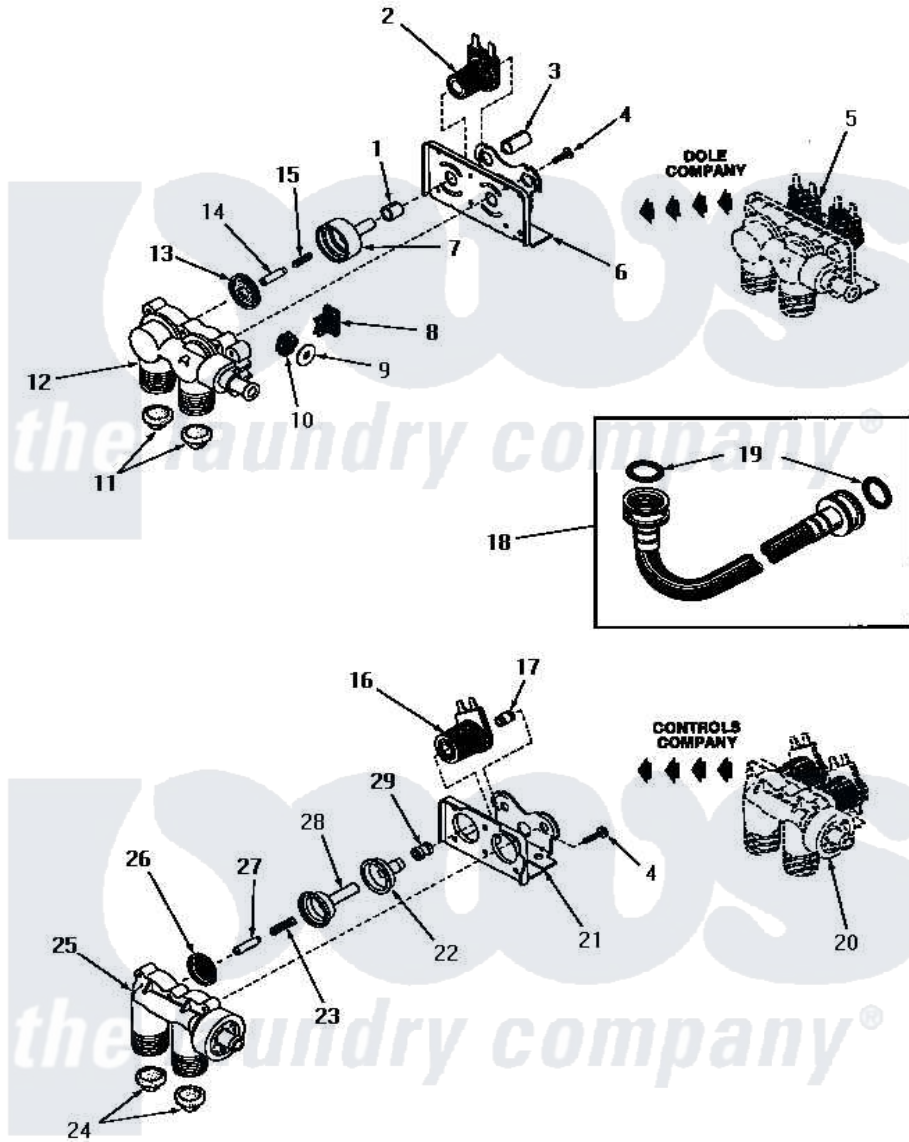

# Amana FA3820 01 - 25832 & 25833 MIXING VALVE ASSEMBLIES

**25832 and 25833 MIXING VALVE ASSEMBLIES**  
(See Page 18 for complete assembly)

Amana [Residential Amana FA3820 Washer Parts](#) Parts Diagram 01 - 25832 & 25833 MIXING VALVE ASSEMBLIES  
Click on the part number to view part

Item	Original Part Number	Replaced By	Status	Part Description
1	24129		Not Available	SLEEVE,SHORT
2	24126	<a href="#">33930</a>		Valve, Mixing
3	24128		Not Available	SLEEVE,LONG
4	25817C		Not Available	SCREW
5	Y00000000		Not Available	SEE NOTE MIXING VALVE ASSEMBLY
6	Y24127		Not Available	MOUNTING BRACKET
7	<a href="#">24130</a>			Guide, Armature
8	Y24135		Not Available	PLUG,FLOW REGULATOR
9	23224G		Not Available	DIFFUSER
10	<a href="#">23224C</a>			Regulator, Flow
11	24122	<a href="#">22002960</a>		Strainer, Washer Inlet
12	<a href="#">24125</a>			Body, Valve
13	24134		Not Available	DIAPHRAGM
14	24132		Not Available	ARMATURE
15	24131		Not Available	SPRING
16	24596A		Not Available	SOLENOID

17	25817M	Not Available	SOLENOID PLUG
18	20241	<a href="#">EZ20241</a>	20 x 24 x 1 Filter 1 Metal Side
19	20290	<a href="#">Y013783</a>	Washer, Inlet Hose
20	Y00000000	Not Available	SEE NOTE MIXING VALVE ASSEMBLY
21	25817B	Not Available	MOUNTING BRACKET
22	25817E	Not Available	SLEEVE, GUIDE xREPLACE
23	25817G	Not Available	SPRING
24	24122	<a href="#">22002960</a>	Strainer, Washer Inlet
25	24123	Not Available	VALVE BODY
26	25817K	Not Available	DIAPHRAGM
27	25817H	Not Available	ARMATURE
28	25817F	Not Available	ARMATURE GUIDE
29	25817D	Not Available	SLEEVE ADAPTER