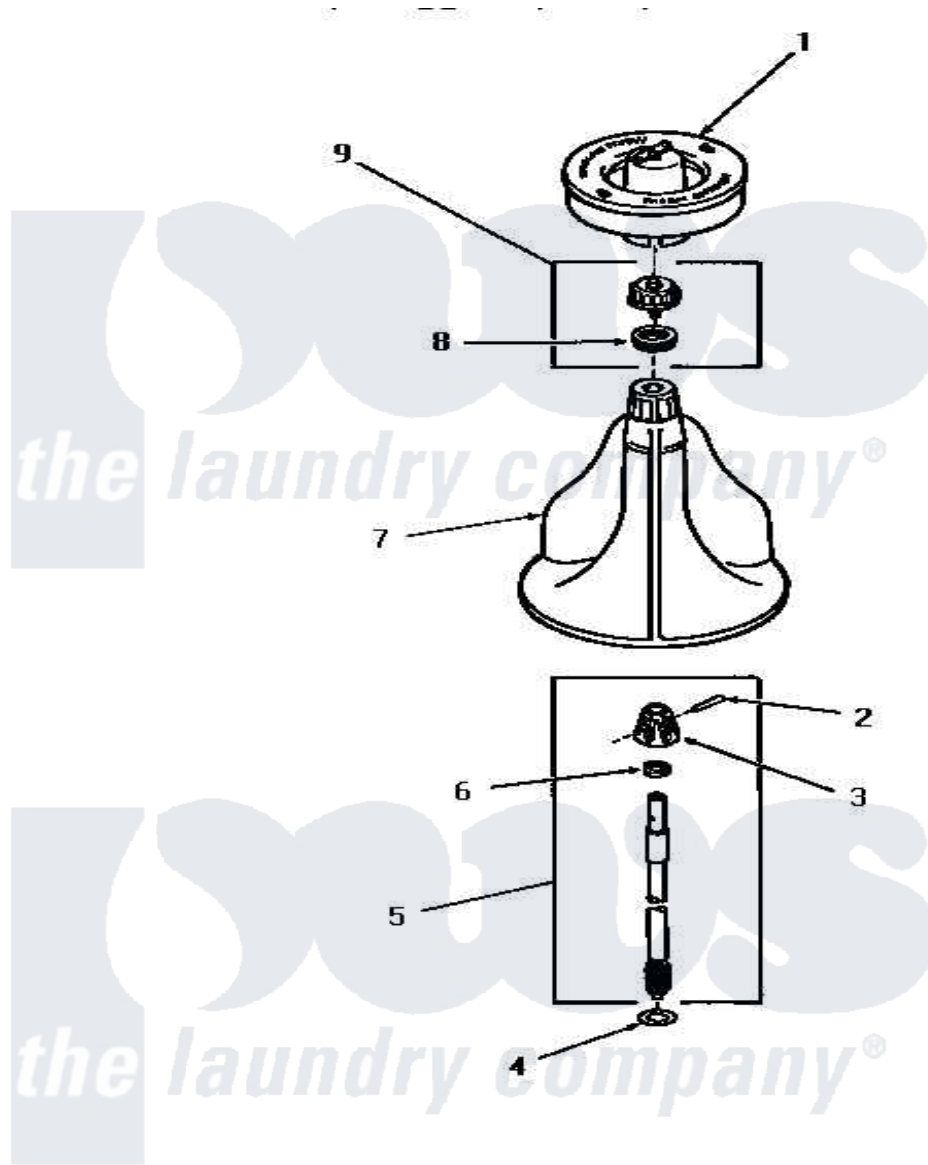

# Amana FA3820 04 - AGITATOR, SHAFT & FABRIC SOFTENER DISP

## AGITATOR, SHAFT AND FABRIC SOFTENER DISPENSER

Amana Residential Amana FA3820 Washer Parts Parts Diagram 04 - AGITATOR, SHAFT & FABRIC SOFTENER DISP  
 Click on the part number to view part

Item	Original Part Number	Replaced By	Status	Part Description
1	23546		Not Available	ASSY,DISPENSER-FAB-SOF
2	<a href="#">20243</a>			Pin, Taper
3	20056		Not Available	BLOCK, DRIVE
4	<a href="#">22135</a>			Washer
5	21751	<a href="#">21751P</a>		Assyshaft
6	20057	<a href="#">222T017P01</a>		Washer FIB 21/32 ID X 1156 OD X 1/8
7	25975		Not Available	ASSY,AGITATOR
8	<a href="#">21036</a>			Clip, Cable
9	<a href="#">26015</a>			Assembly, Cap And Ring-Agitator
"	<a href="#">26014</a>			Assembly, Cap And Ring-Agitator