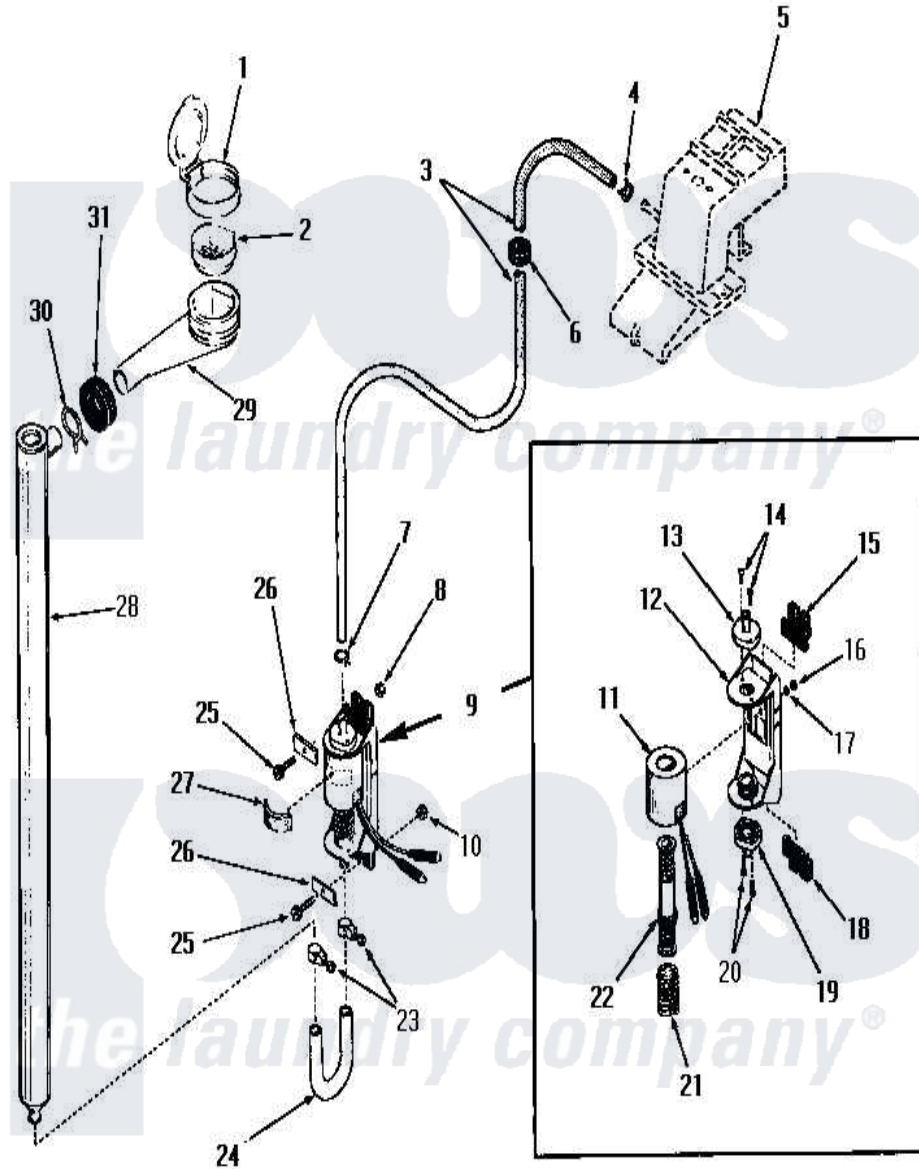

Amana FA3820 05 - BLEACH DISPENSER

Amana [Residential Amana FA3820 Washer Parts](#) Parts Diagram 05 - BLEACH DISPENSER
 Click on the part number to view part

Item	Original Part Number	Replaced By	Status	Part Description
1	22484		Not Available	BLEACH LID
2	21984			Cover, Dispenser
3	22300		Not Available	HOSE
4	23410		Not Available	HOSE CLAMP
5	Y00000000		Not Available	SEE NOTE WATER INLET
6	22299		Not Available	GROMMET
7	22295		Not Available	HOSE CLAMP
8	22001			Nut, 10-24 Nylon Hex BR
9	22337			Pump, Bleach
10	22001			Nut, 10-24 Nylon Hex BR
11	22337B		Not Available	COIL AND FRAME
12	22337A		Not Available	BASE
13	22337E		Not Available	HOSE CONNECTOR
14	51356		Not Available	SCREW,6-32 X 5/16 RD H
15	22337F		Not Available	ISOLATION MOUNT
16	22337G		Not Available	NUT

17	21735	Not Available	LOCKWASHER,No.10 INTSHKP
18	22337F	Not Available	ISOLATION MOUNT
19	22337E	Not Available	HOSE CONNECTOR
20	51356	Not Available	SCREW,6-32 X 5/16 RD H
21	22337D	Not Available	SPRING
22	22337C	Not Available	ARMATURE AND VALVE
23	24604	Not Available	HOSE CLAMP
24	22302	Not Available	HOSE
25	25989	Not Available	HEX HEAD SCREW
26	Y22287	Not Available	BLEACH PUMP BRACKET
27	25220	Not Available	BUMPER
28	22303	Not Available	TUBE,BLEACH
29	22377	Not Available	DISPENSER xREPLACE
30	Y03640	Not Available	CLAMP
31	20118	Not Available	GROMMET,1982 INV