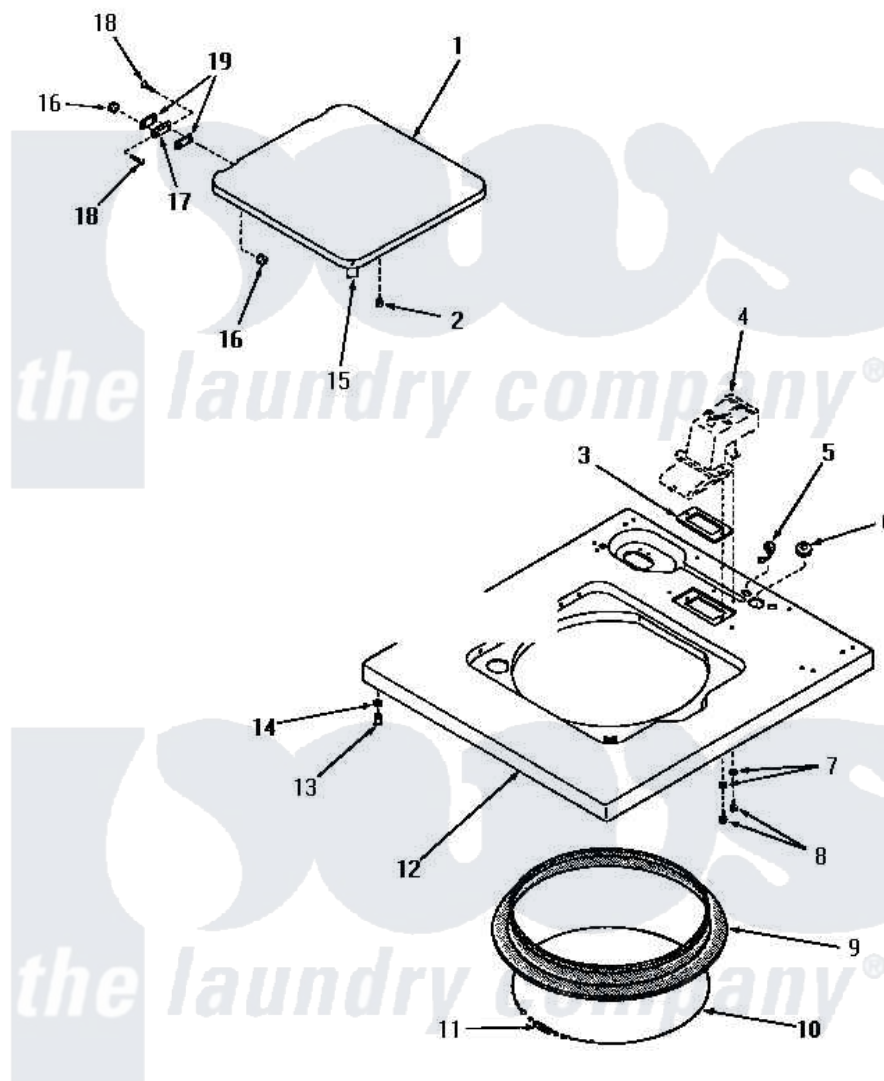

Amana FA3820 07 - CABINET TOP & LOADING DOOR

CABINET TOP AND LOADING DOOR

Amana [Residential Amana FA3820 Washer Parts](#) Parts Diagram 07 - CABINET TOP & LOADING DOOR

[Click on the part number to view part](#)

Item	Original Part Number	Replaced By	Status	Part Description
1	22271W		Not Available	LOADING DOOR, WHITE
"	22271A		Not Available	LOADING DOOR, AVOCADO
"	22271H		Not Available	LOADING DOOR, HARVEST GOLD
"	22271C		Not Available	LOADING DOOR, COPPERTONE
2	21176			Bumper
3	23255		Not Available	GASKET
4	Y00000000		Not Available	SEE NOTE WATER INLET
5	21903	211881		Grommet, Cord Part Not Used-Gas Models Only
6	20118		Not Available	GROMMET,1982 INV
7	20493			Washer, 11/64 ID x 3/8 OD
8	52150	489464		Screw
9	25277			Guard, Rim
10	22352		Not Available	RETAINER,WIRE
11	20791		Not Available	SPRING

12	25829H	Not Available	CABINET TOP, HARVEST GOLD
"	25829A	Not Available	CABINET TOP, AVOCADO
"	25829W	Not Available	CABINET TOP, WHITE
"	25829C	Not Available	CABINET TOP, COPPERTONE
13	23007	Not Available	CAGED NUT
14	24861	Not Available	LOCKWASHER, .448X.789SH
15	25217	R0603504	Actuator, Door Switch
16	21752		Nut, 8-32 Hex Brilock
17	21583		Hinge
18	22649		Screw, 8-32 X 13/32 FI
19	21584		Gasket