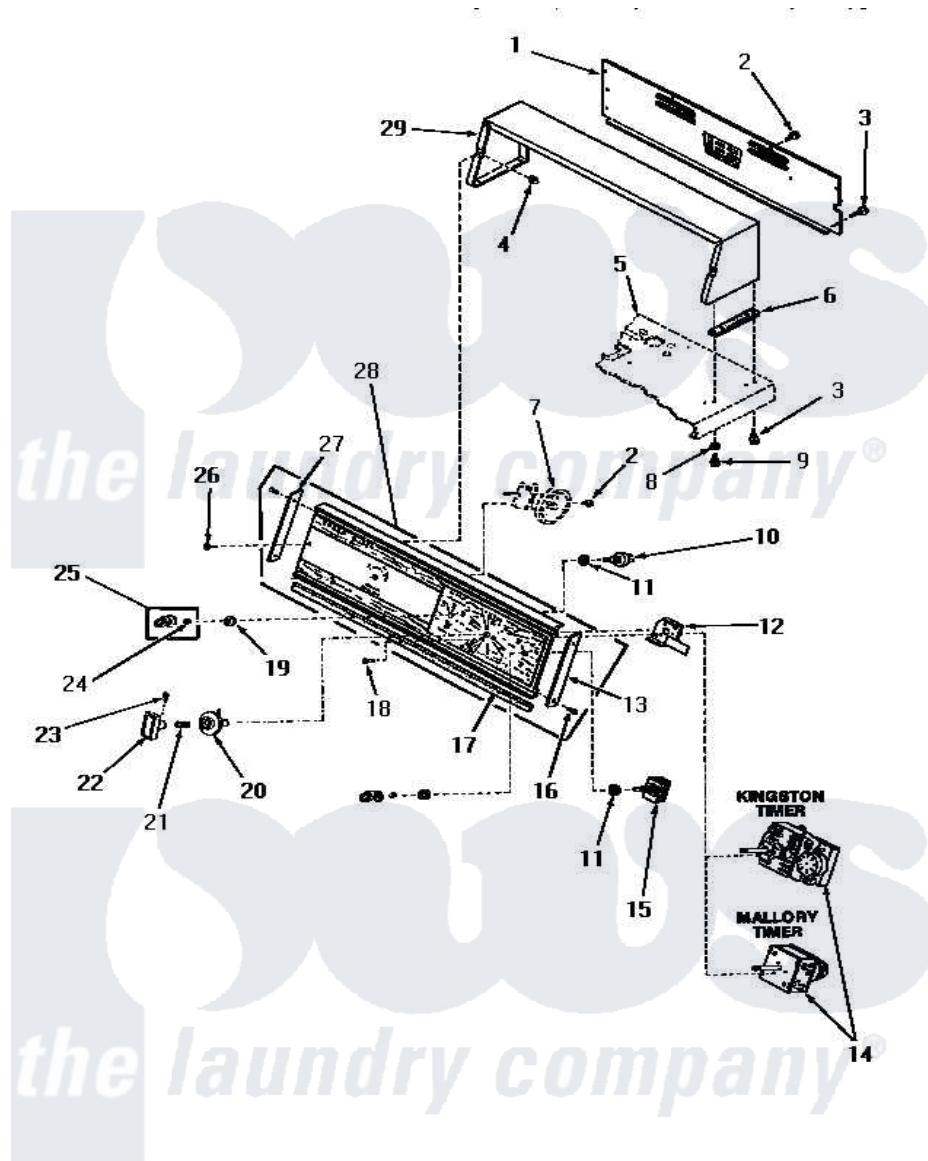

Amana FA3820 09 - CONTROL PANEL, CONTROL HOOD & CONTROLS

CONTROL PANEL, CONTROL HOOD AND CONTROLS

Amana [Residential Amana FA3820 Washer Parts](#) Parts Diagram 09 - CONTROL PANEL, CONTROL HOOD & CONTROLS

[Click on the part number to view part](#)

Item	Original Part Number	Replaced By	Status	Part Description
1	22890GR		Not Available	CONTROL HOOD REAR COVER, GRAY
2	23222	3177991		Screw
3	25724		Not Available	HEX HEAD SCREW
4	54038			NUT, Speed U-Type
5	Y00000000		Not Available	SEE NOTE CABINET TOP
6	23028		Not Available	GASKET,CONTROL BOX END
7	Y00000000		Not Available	SEE NOTE PRESSURE SWITCH
8	20493			Washer, 11/64 ID x 3/8 OD
9	52150	489464		Screw
10	21300		Not Available	SWITCH,TEMPERATURE
11	91176			Lockwasher, 3/8 Intshkp
12	26952		Not Available	SPACER
13	25073		Not Available	END CAP, RIGHT
14	26324		Not Available	TIMER

15	21302		Switch, Motor-2SP
16	52864	500226	Screw, 8b-16 x 5/8 Tap
17	25071	Not Available	GASKET
18	20272	Not Available	PHILLIPS HEAD SCREW
19	24205		Nut, Knurled 3/8-24
20	26326	Not Available	TIMER KNOB INDICATOR
21	26319		Spring
22	26321	Not Available	TIMER KNOB
23	26318		Screw, 8-32 X 1/4 Set S
24	23392	Not Available	CLIP FOR 26816 KNOB
25	24291		Assembly, Knob
26	25232	Not Available	SCREW,8AB-18X7/8 OVAL
27	25072	Not Available	END CAP, LEFT
28	26661	Not Available	CONTROL PANEL
29	22881L	Not Available	CONTROL HOOD, ALMOND
"	22881H	Not Available	CONTROL HOOD, HARVEST GOLD
"	22881W	Not Available	CONTROL HOOD, WHITE
"	22881A	Not Available	CONTROL HOOD, AVOCADO