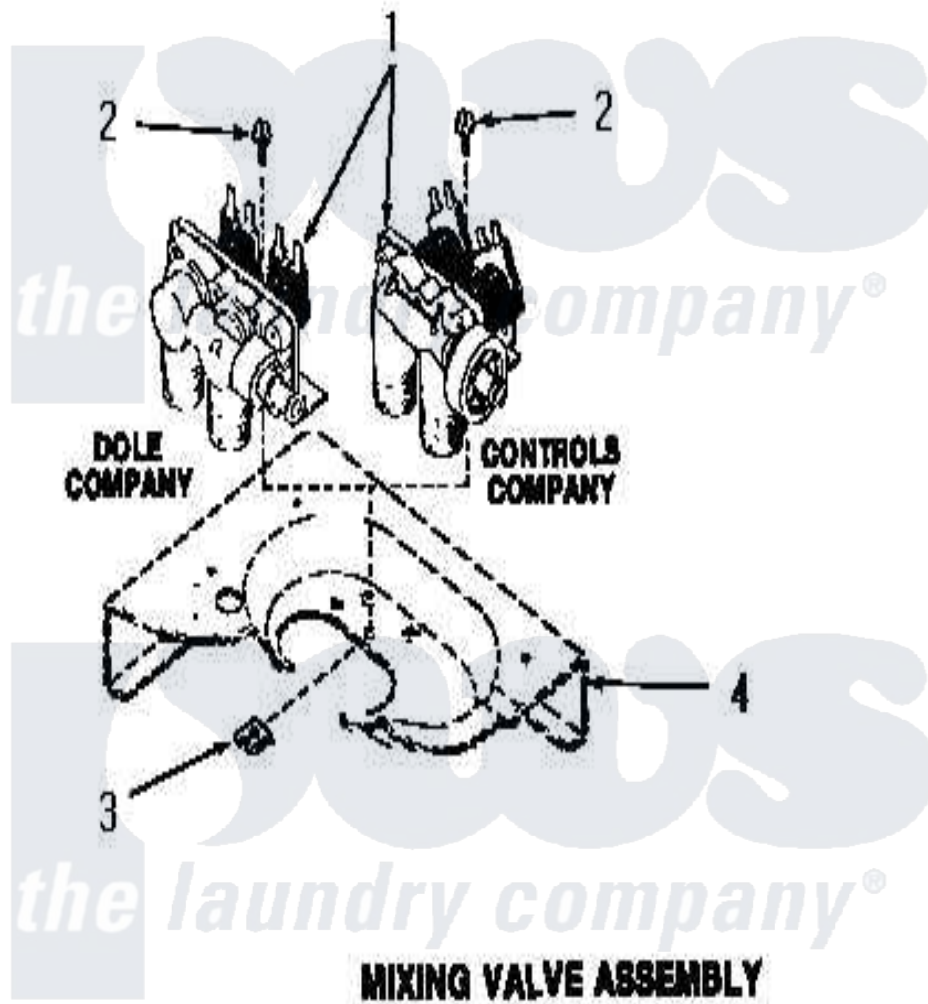

Amana FA3820 13 - MIXING VALVE ASSY

Amana [Residential Amana FA3820 Washer Parts](#) Parts Diagram 13 - MIXING VALVE ASSY
 Click on the part number to view part

Item	Original Part Number	Replaced By	Status	Part Description
1	25832	205613		Water Valve
2	23962	W10116760		Screw
3	23277		Not Available	NUT,SPEED
4	Y00000000		Not Available	SEE NOTE CABINET TOP