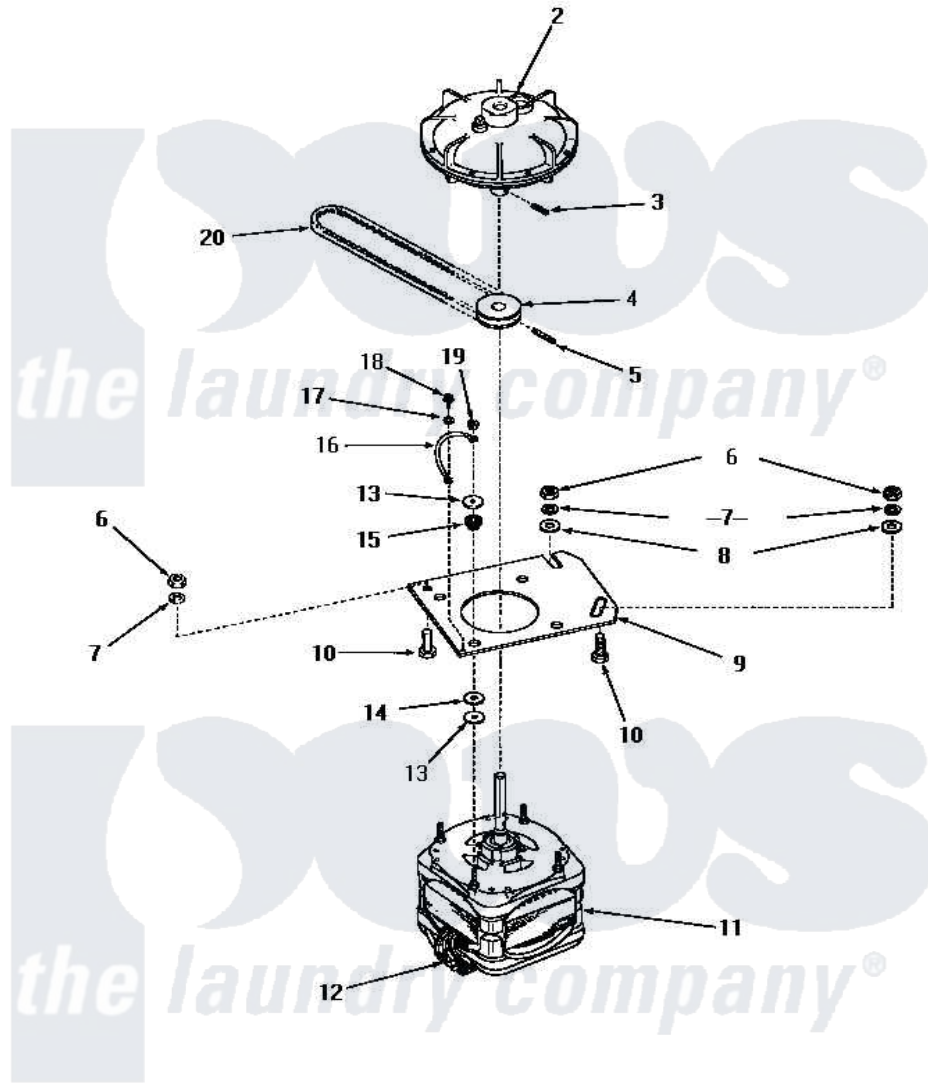

Amana FA3820 14 - MOTOR, FLUID DRIVE & PUMP BELT

MOTOR, FLUID DRIVE AND PUMP BELT

Amana [Residential Amana FA3820 Washer Parts](#) Parts Diagram 14 - MOTOR, FLUID DRIVE & PUMP BELT
 Click on the part number to view part

Item	Original Part Number	Replaced By	Status	Part Description
2	24706			Assembly, Fluid Drive
3	24703		Not Available	PIN,ROLL
4	26116			Pulley, Drive
5	23750			Pin, Roll
6	20274	62739		Nut, Lock
7	20277			Lockwasher, 3/8 Std X 3
8	20279			Washer, 13/32 ID x 13/16 OD
9	23769		Not Available	PLATE,MOUNTING
10	20255		Not Available	SCREW,3/8-16 X 1 HEX H
11	26069			X Assembly, Motor And Pulley
12	24142		Not Available	SWITCH,MOTOR
"	24139		Not Available	SWITCH,MOTOR
13	20103	M0270519		Washer
14	20104			Washer
15	20102		Not Available	WASHER
16	25484		Not Available	GROUND WIRE

17	21735	Not Available	LOCKWASHER, No. 10 INTSHKP
18	20530		Screw, 10-24 x 3/8 Hex
19	23604		Nut, Hex 10-32 Lock
20	23759	Not Available	BELT
NI	20299	Not Available	FLUID DRIVE FLUID-BULK