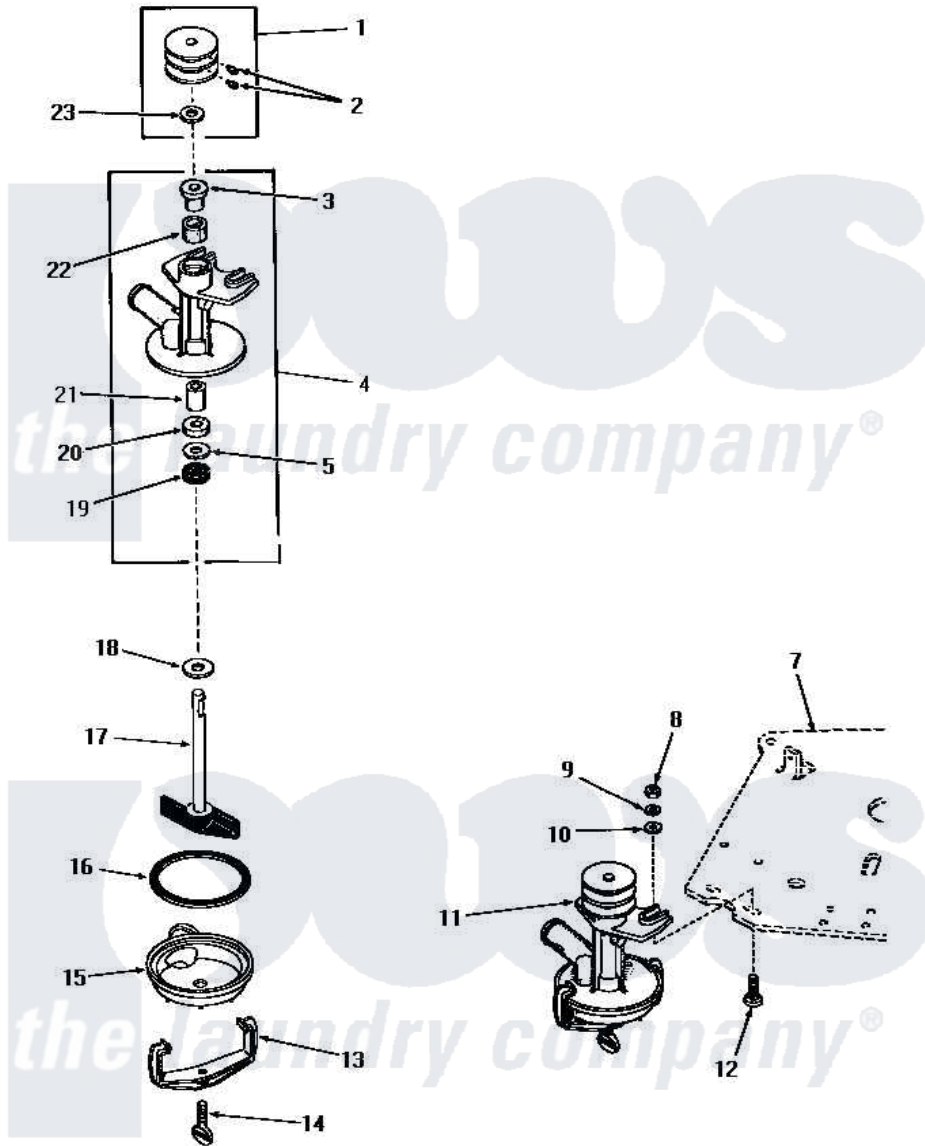

# Amana FA3820 18 - PUMP ASSY

## PUMP ASSEMBLY

Amana [Residential Amana FA3820 Washer Parts](#) Parts Diagram 18 - PUMP ASSY  
 Click on the part number to view part

Item	Original Part Number	Replaced By	Status	Part Description
1	23770		Not Available	ASSY,PULLEY
2	<a href="#">02771</a>			Screw, 1/4-20 x 3/8 Hex S
3	<a href="#">20072</a>			Bearing
4	20763		Not Available	PUMP BODY
5	<a href="#">20093</a>			Washer, 29/64 ID x 63/64 OD
7	Y00000000		Not Available	SEE NOTE MOUNTING PLATE
8	20275	<a href="#">27001225</a>		Nut, Jam Mid Lock 1/4-20
9	<a href="#">03189</a>			LoCkwasher, 1/4 Std-C P
10	<a href="#">20176</a>			Washer, .2656 ID x 9/16 OD
11	25178		Not Available	ASSY,PUMP
12	<a href="#">24390</a>			Bolt
13	<a href="#">20066</a>			Clamp, Pump
14	<a href="#">20161</a>			Screw, 5/16-18 X 1-1/16
15	04316		Not Available	BOTTOM,PUMP
16	20097		Not Available	GASKET
17	04372		Not Available	ASSY,IMPELLER

18	<a href="#">20099</a>		Washer, .440idx1.125odx
19	<a href="#">20095</a>		Seal
20	<a href="#">20094</a>		Packing Material
21	<a href="#">20071</a>		Bearing
22	<a href="#">26479</a>		Wick
23	26919	Not Available	WASHER,PUMP PULLEY
NI	<a href="#">131P3</a>		Kit, Pump Kt85