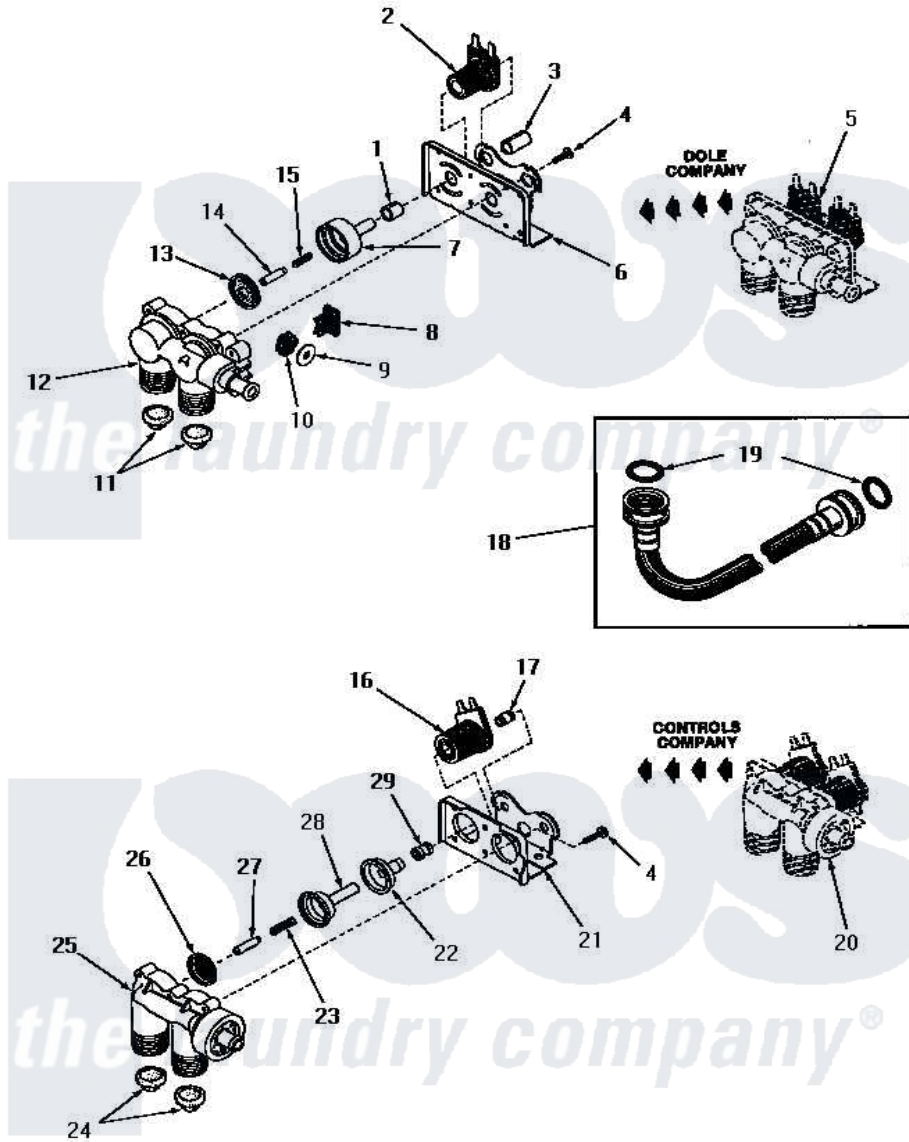

# Amana FA3821 01 - 25832 & 25833 MIXING VALVE ASSEMBLIES

**25832 and 25833 MIXING VALVE ASSEMBLIES**  
(See Page 18 for complete assembly)

Amana [Residential Amana FA3821 Washer Parts](#) Parts Diagram 01 - 25832 & 25833 MIXING VALVE ASSEMBLIES  
Click on the part number to view part

Item	Original Part Number	Replaced By	Status	Part Description
1	24129		Not Available	SLEEVE,SHORT
2	24126	<a href="#">33930</a>		Valve, Mixing
3	24128		Not Available	SLEEVE,LONG
4	25817C		Not Available	SCREW
5	Y00000000		Not Available	SEE NOTE MIXING VALVE ASSEMBLY
6	Y24127		Not Available	MOUNTING BRACKET
7	<a href="#">24130</a>			Guide, Armature
8	Y24135		Not Available	PLUG,FLOW REGULATOR
9	23224G		Not Available	DIFFUSER
10	<a href="#">23224C</a>			Regulator, Flow
11	24122	<a href="#">22002960</a>		Strainer, Washer Inlet
12	<a href="#">24125</a>			Body, Valve
13	24134		Not Available	DIAPHRAGM
14	24132		Not Available	ARMATURE
15	24131		Not Available	SPRING
16	24596A		Not Available	SOLENOID

17	25817M		Not Available	SOLENOID PLUG
18	20241	<a href="#">EZ20241</a>		20 x 24 x 1 Filter 1 Metal Side
19	20290	<a href="#">Y013783</a>		Washer, Inlet Hose
20	Y00000000		Not Available	SEE NOTE MIXING VALVE ASSEMBLY
21	25817B		Not Available	MOUNTING BRACKET
22	25817E		Not Available	SLEEVE, GUIDE xREPLACE
23	25817G		Not Available	SPRING
24	24122	<a href="#">22002960</a>		Strainer, Washer Inlet
25	24123		Not Available	VALVE BODY
26	25817K		Not Available	DIAPHRAGM
27	25817H		Not Available	ARMATURE
28	25817F		Not Available	ARMATURE GUIDE
29	25817D		Not Available	SLEEVE ADAPTER