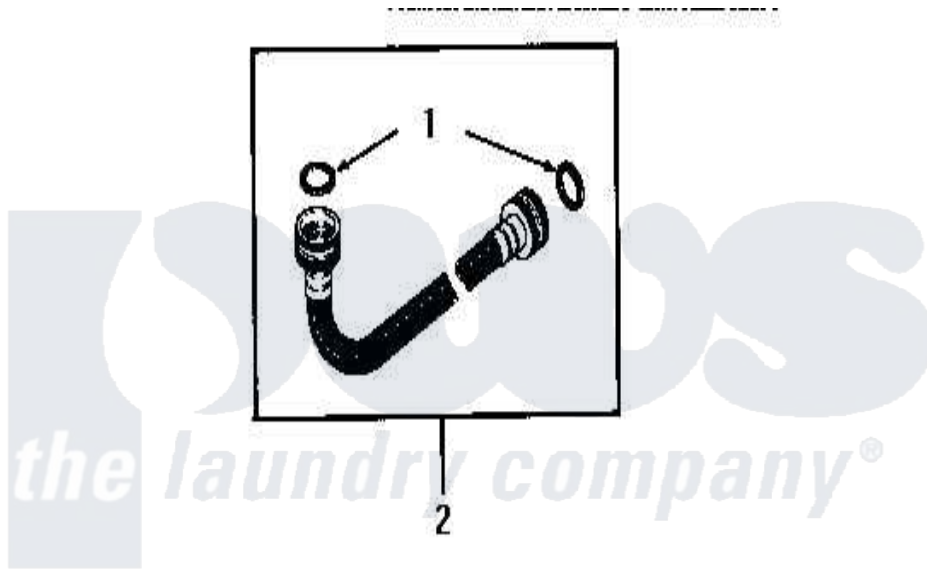

# Amana FA3821 02 - ACCESSORIES

Amana [Residential Amana FA3821 Washer Parts](#) Parts Diagram 02 - ACCESSORIES  
 Click on the part number to view part

Item	Original Part Number	Replaced By	Status	Part Description
1	20290	<a href="#">Y013783</a>		Washer, Inlet Hose
2	20618	<a href="#">21001467</a>		Hose- 10'
"	20617		Not Available	HOSE, INLET (8 FT)
3	25863	<a href="#">16272</a>		Connector, Straight
4	20616		Not Available	EXTENSION, DRAIN HOSE (1 FT)
NI	258P3		Not Available	KIT,CAPACITOR