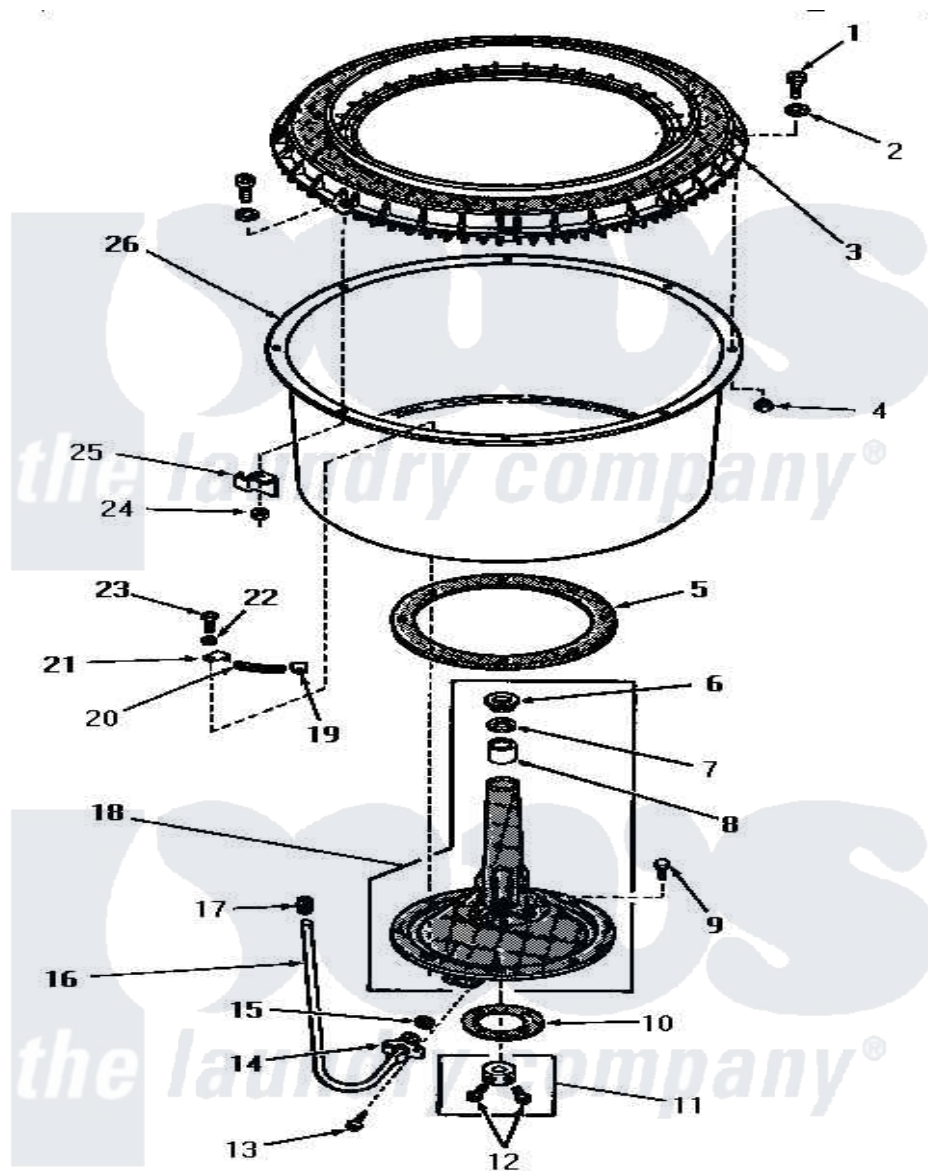

Amana FA3821 03 - AGITATOR POST & SPIN TUB

AGITATOR POST AND SPIN TUB

Amana [Residential Amana FA3821 Washer Parts](#) Parts Diagram 03 - AGITATOR POST & SPIN TUB
 Click on the part number to view part

Item	Original Part Number	Replaced By	Status	Part Description
1	25251	EZ25251		25 x 25 x 1 Filter 1 Metal Side
2	25100			Washer, 17/64 ID x 1/2 OD
3	24931		Not Available	BALANCE RING
4	25250			Nut, 1/4-20 Hex Nyllock
5	22449		Not Available	GASKET
6	23685			Bearing
7	23684			Seal
8	23686			Bearing
9	20261			Screw, Cap
10	20120			Gasket
11	20377			Collar Assembly
12	23481	02422		Screw, 1/4-20 X 1/2 HeX
13	20852		Not Available	SCREW,10-24 X 1/2 HEX
14	26046			Bracket, Sediment Tube
15	20110			Gasket
16	25980			Tube, Sediment

17	22361		Sleeve
18	26016	2-6016	Wheel 71/2x6
19	22446		Clip
20	22144		Spring
21	22447		Clip
22	20121	Not Available	GASKET
23	20260		Screw, 5/16-18 X 3/4 RD
24	26678		Nut, Self-Locking
25	22025		Bracket
26	25976	Not Available	TUB,SPIN-SS
NI	243P3	Not Available	KIT,AGITATOR POST