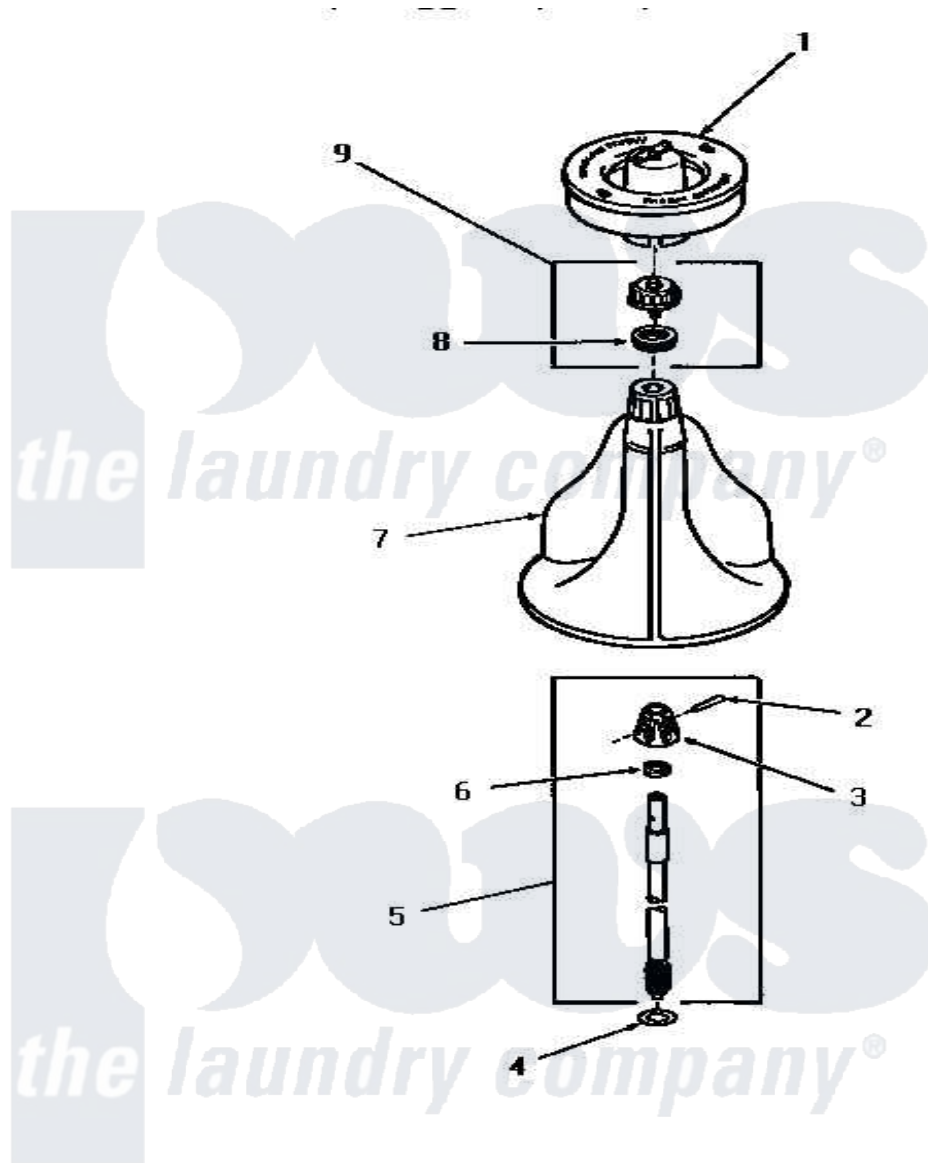

Amana FA3821 04 - AGITATOR, SHAFT & FABRIC SOFTENER DISP

AGITATOR, SHAFT AND FABRIC SOFTENER DISPENSER

Amana Residential Amana FA3821 Washer Parts Parts Diagram 04 - AGITATOR, SHAFT & FABRIC SOFTENER DISP
 Click on the part number to view part

Item	Original Part Number	Replaced By	Status	Part Description
1	23546		Not Available	ASSY,DISPENSER-FAB-SOF
2	20243			Pin, Taper
3	20056		Not Available	BLOCK, DRIVE
4	22135			Washer
5	21751	21751P		Assyshaft
6	20057	222T017P01		Washer FIB 21/32 ID X 1156 OD X 1/8
7	25975		Not Available	ASSY,AGITATOR
8	21036			Clip, Cable
9	26015			Assembly, Cap And Ring-Agitator
"	26014			Assembly, Cap And Ring-Agitator