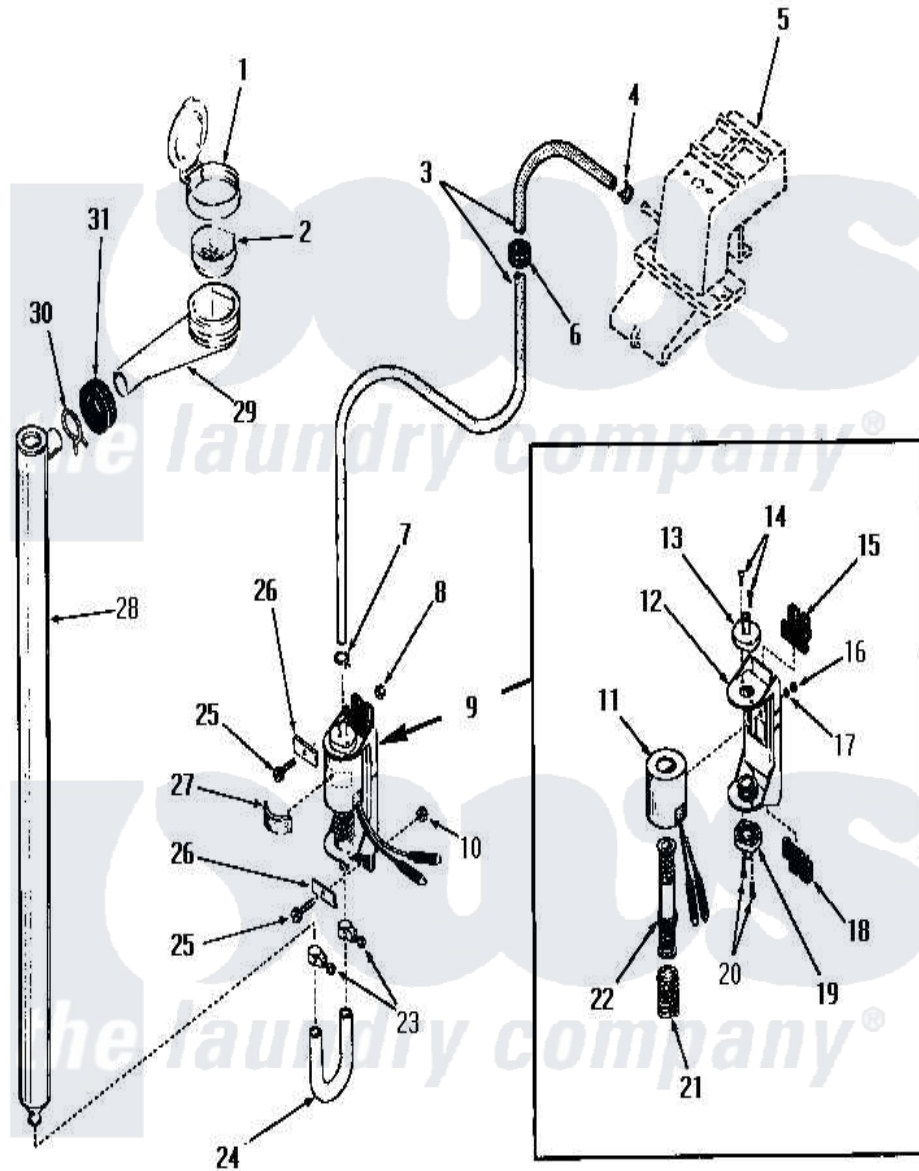

Amana FA3821 05 - BLEACH DISPENSER

Amana [Residential Amana FA3821 Washer Parts](#) Parts Diagram 05 - BLEACH DISPENSER
 Click on the part number to view part

Item	Original Part Number	Replaced By	Status	Part Description
1	22484		Not Available	BLEACH LID
2	21984			Cover, Dispenser
3	22300		Not Available	HOSE
4	23410		Not Available	HOSE CLAMP
5	Y00000000		Not Available	SEE NOTE WATER INLET
6	22299		Not Available	GROMMET
7	22295		Not Available	HOSE CLAMP
8	22001			Nut, 10-24 Nylon Hex BR
9	22337			Pump, Bleach
10	22001			Nut, 10-24 Nylon Hex BR
11	22337B		Not Available	COIL AND FRAME
12	22337A		Not Available	BASE
13	22337E		Not Available	HOSE CONNECTOR
14	51356		Not Available	SCREW,6-32 X 5/16 RD H
15	22337F		Not Available	ISOLATION MOUNT
16	22337G		Not Available	NUT

17	21735	Not Available	LOCKWASHER,No.10 INTSHKP
18	22337F	Not Available	ISOLATION MOUNT
19	22337E	Not Available	HOSE CONNECTOR
20	51356	Not Available	SCREW,6-32 X 5/16 RD H
21	22337D	Not Available	SPRING
22	22337C	Not Available	ARMATURE AND VALVE
23	24604	Not Available	HOSE CLAMP
24	22302	Not Available	HOSE
25	25989	Not Available	HEX HEAD SCREW
26	Y22287	Not Available	BLEACH PUMP BRACKET
27	25220	Not Available	BUMPER
28	22303	Not Available	TUBE,BLEACH
29	22377	Not Available	DISPENSER xREPLACE
30	Y03640	Not Available	CLAMP
31	20118	Not Available	GROMMET,1982 INV