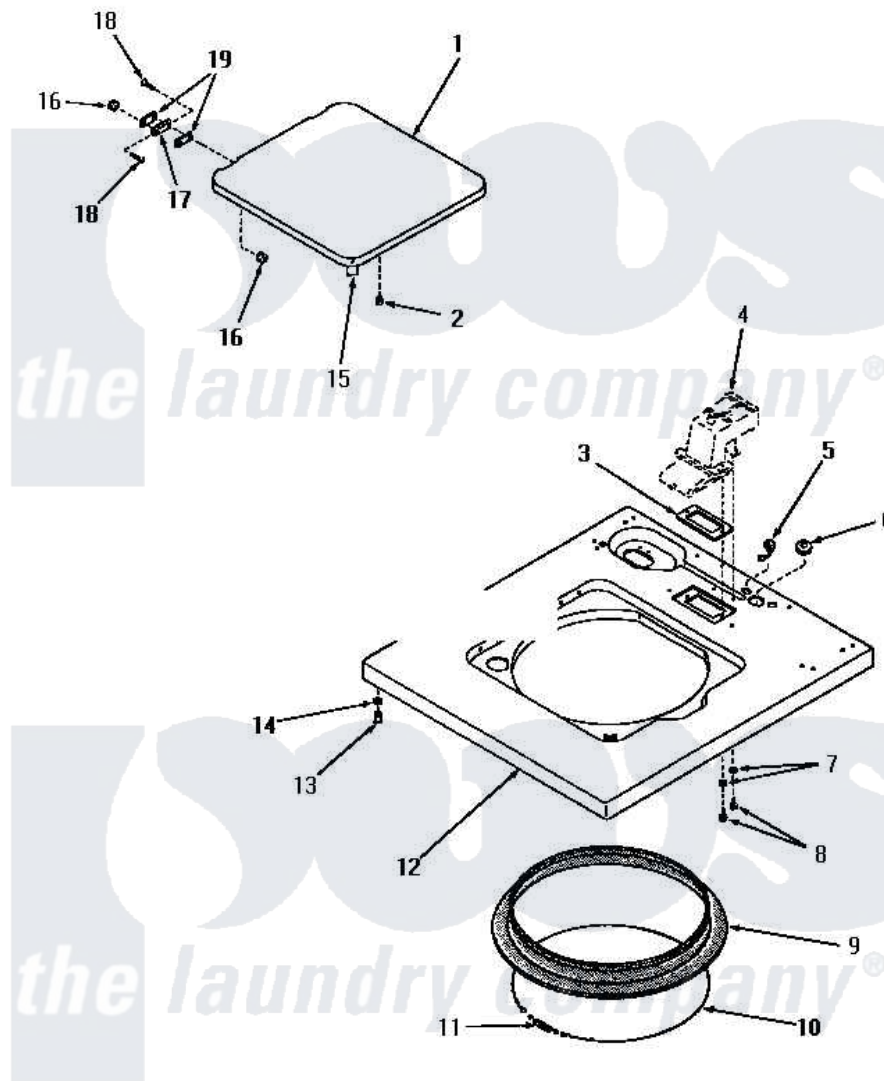

Amana FA3821 07 - CABINET TOP & LOADING DOOR

CABINET TOP AND LOADING DOOR

Amana [Residential Amana FA3821 Washer Parts](#) Parts Diagram 07 - CABINET TOP & LOADING DOOR

[Click on the part number to view part](#)

Item	Original Part Number	Replaced By	Status	Part Description
1	22271W		Not Available	LOADING DOOR, WHITE
"	22271A		Not Available	LOADING DOOR, AVOCADO
"	22271H		Not Available	LOADING DOOR, HARVEST GOLD
"	22271C		Not Available	LOADING DOOR, COPPERTONE
2	21176			Bumper
3	23255		Not Available	GASKET
4	Y00000000		Not Available	SEE NOTE WATER INLET
5	21903	211881		Grommet, Cord Part Not Used-Gas Models Only
6	20118		Not Available	GROMMET,1982 INV
7	20493			Washer, 11/64 ID x 3/8 OD
8	52150	489464		Screw
9	25277			Guard, Rim
10	22352		Not Available	RETAINER,WIRE
11	20791		Not Available	SPRING

12	25829H	Not Available	CABINET TOP, HARVEST GOLD
"	25829A	Not Available	CABINET TOP, AVOCADO
"	25829W	Not Available	CABINET TOP, WHITE
"	25829C	Not Available	CABINET TOP, COPPERTONE
13	23007	Not Available	CAGED NUT
14	24861	Not Available	LOCKWASHER, .448X.789SH
15	25217	R0603504	Actuator, Door Switch
16	21752		Nut, 8-32 Hex Brilock
17	21583		Hinge
18	22649		Screw, 8-32 X 13/32 FI
19	21584		Gasket