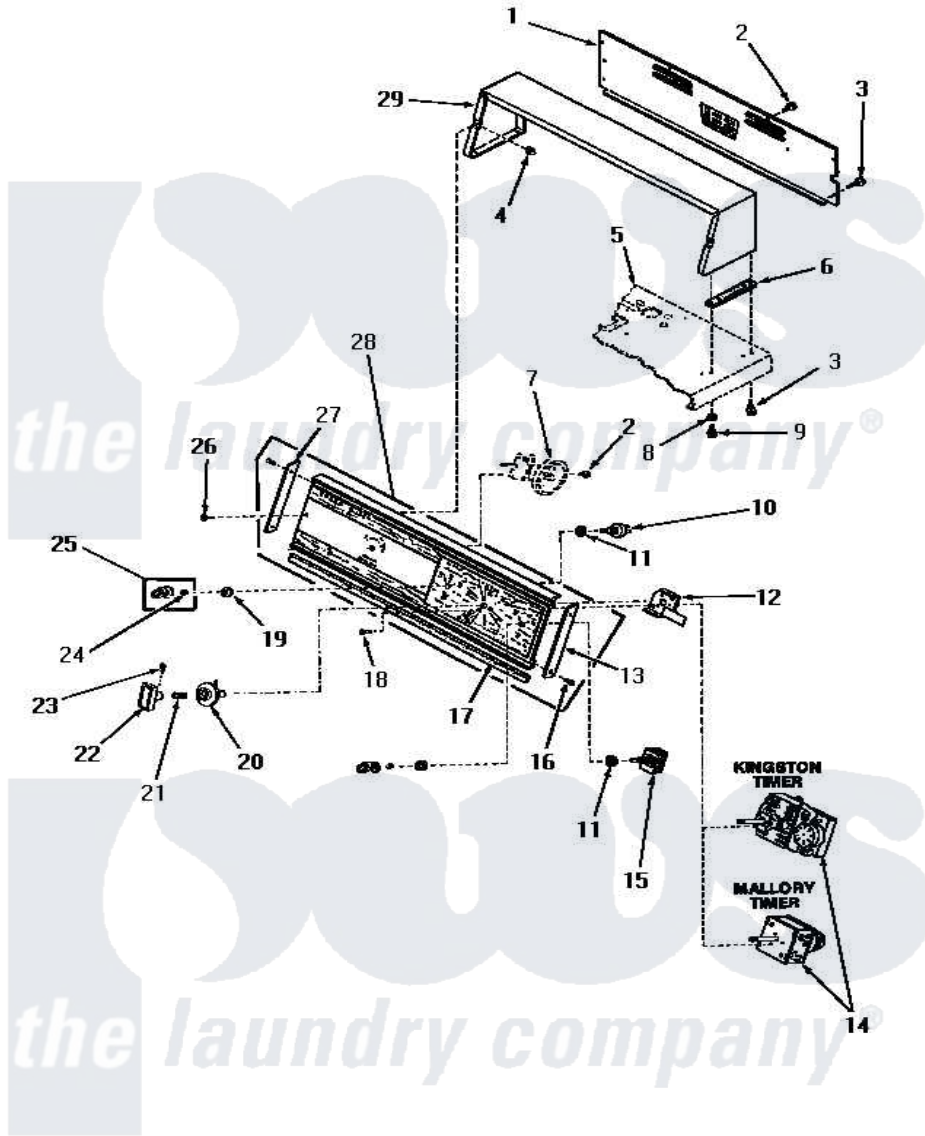

# Amana FA3821 09 - CONTROL PANEL, CONTROL HOOD & CONTROLS

## CONTROL PANEL, CONTROL HOOD AND CONTROLS

Amana [Residential Amana FA3821 Washer Parts](#) Parts Diagram 09 - CONTROL PANEL, CONTROL HOOD & CONTROLS

[Click on the part number to view part](#)

Item	Original Part Number	Replaced By	Status	Part Description
1	22890GR		Not Available	CONTROL HOOD REAR COVER, GRAY
2	23222	<a href="#">3177991</a>		Screw
3	25724		Not Available	HEX HEAD SCREW
4	<a href="#">54038</a>			NUT, Speed U-Type
5	Y00000000		Not Available	SEE NOTE CABINET TOP
6	23028		Not Available	GASKET,CONTROL BOX END
7	Y00000000		Not Available	SEE NOTE PRESSURE SWITCH
8	<a href="#">20493</a>			Washer, 11/64 ID x 3/8 OD
9	52150	<a href="#">489464</a>		Screw
10	21300		Not Available	SWITCH,TEMPERATURE
11	<a href="#">91176</a>			Lockwasher, 3/8 Intshkp
12	26952		Not Available	SPACER
13	25073		Not Available	END CAP, RIGHT
14	26324		Not Available	TIMER

15	<a href="#">21302</a>		Switch, Motor-2SP
16	52864	<a href="#">500226</a>	Screw, 8b-16 x 5/8 Tap
17	25071	Not Available	GASKET
18	20272	Not Available	PHILLIPS HEAD SCREW
19	<a href="#">24205</a>		Nut, Knurled 3/8-24
20	26326	Not Available	TIMER KNOB INDICATOR
21	<a href="#">26319</a>		Spring
22	26321	Not Available	TIMER KNOB
23	<a href="#">26318</a>		Screw, 8-32 X 1/4 Set S
24	23392	Not Available	CLIP FOR 26816 KNOB
25	<a href="#">24291</a>		Assembly, Knob
26	25232	Not Available	SCREW,8AB-18X7/8 OVAL
27	25072	Not Available	END CAP, LEFT
28	26661	Not Available	CONTROL PANEL
29	22881L	Not Available	CONTROL HOOD, ALMOND
"	22881H	Not Available	CONTROL HOOD, HARVEST GOLD
"	22881W	Not Available	CONTROL HOOD, WHITE
"	22881A	Not Available	CONTROL HOOD, AVOCADO