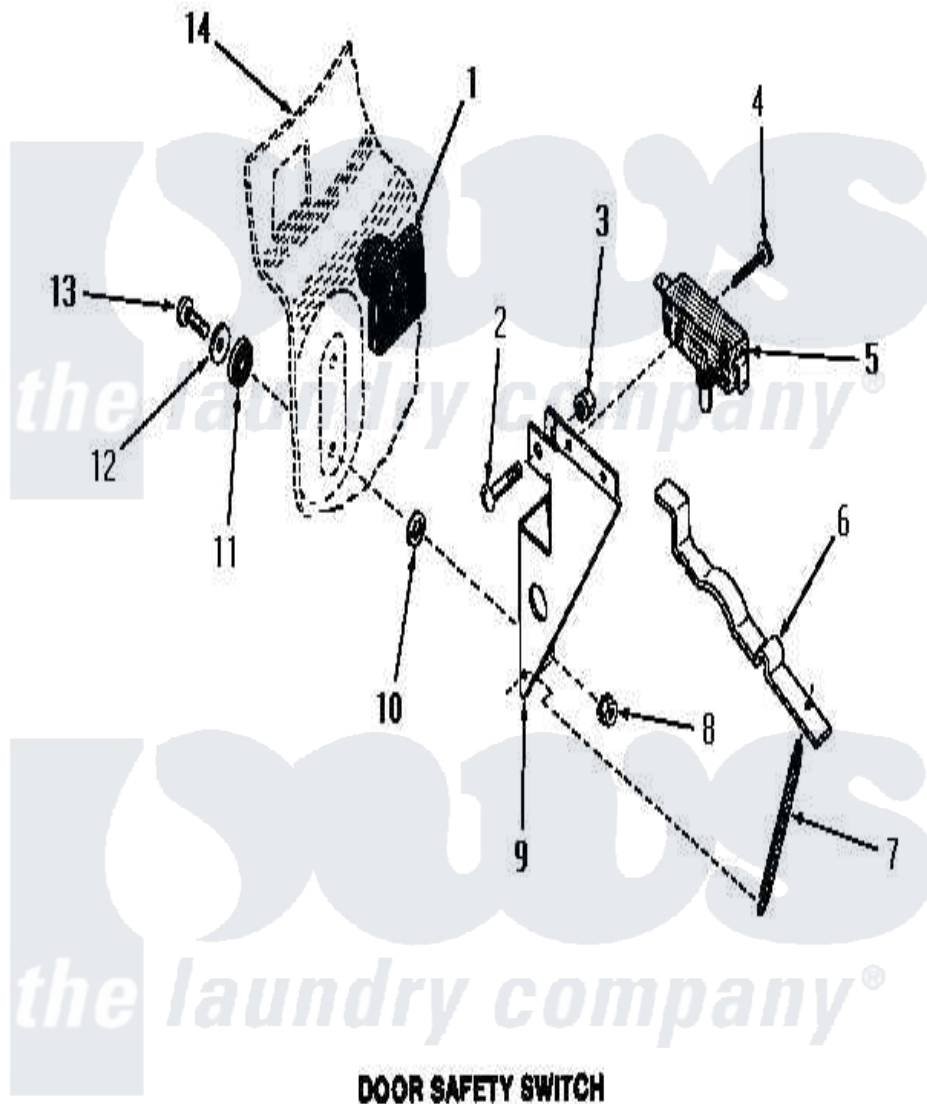

Amana FA3821 10 - DOOR SAFETY SWITCH

DOOR SAFETY SWITCH

Amana [Residential Amana FA3821 Washer Parts](#) Parts Diagram 10 - DOOR SAFETY SWITCH
 Click on the part number to view part

Item	Original Part Number	Replaced By	Status	Part Description
1	23591			Diaphragm
2	Y02370		Not Available	SCREW,10-24X15/16 HEX
3	22001			Nut, 10-24 Nylon Hex BR
4	51783			Screw, 6b-20 X 7/8 HeX
5	23540		Not Available	SWITCH
6	23592		Not Available	ARM
7	26766		Not Available	SPRING
8	23951	M0282009		Nut
9	22783		Not Available	BRACKET
10	21735		Not Available	LOCKWASHER,No.10 INTSHKP
11	02928		Not Available	WASHER
12	20492	M0270504		Washer
13	21081			Screw, 10-24 X 1/2 RD H
14	Y00000000		Not Available	SEE NOTE DRAIN TUB