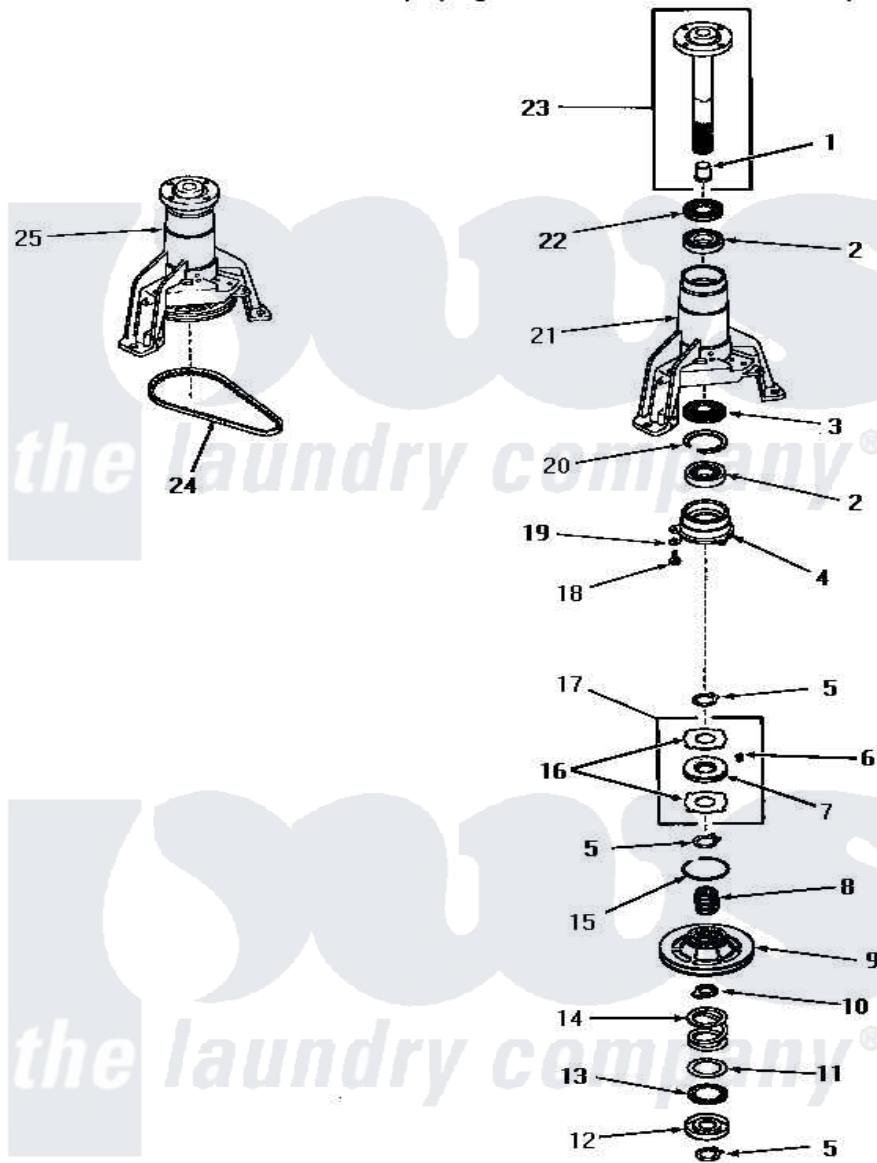

Amana FA3821 12 - MAIN BEARING ASSY & SPIN BELT

MAIN BEARING ASSEMBLY AND SPIN BELT

Amana [Residential Amana FA3821 Washer Parts](#) Parts Diagram 12 - MAIN BEARING ASSY & SPIN BELT
 Click on the part number to view part

Item	Original Part Number	Replaced By	Status	Part Description
1	25854			Bearing
2	20012			Bearing
3	26247			Slinger, Water
4	23639			Retainer
5	23724			Ring, Retaining
6	24500			Clip, Spring
7	23708			Assembly, Brake Disk
8	23634		Not Available	HUB
9	24690			Assembly, Spin Pulley
10	23635		Not Available	STOP
11	23722			Race, Bearing
12	23640			Retainer
13	23721		Not Available	BEARING,NEEDLE
14	23723			Spring
15	Y23720		Not Available	RING,SNAP
16	23637		Not Available	DISC,BRAKE

17	24599		Assembly, Brake Disk
18	02422		Screw, 1/4-20 X 1/2 HeX
19	02431		Lockwasher, 1/4 Ext Shk
20	20084	Not Available	RING,RETAINING
21	25979	Not Available	HOUSING,MAIN BEARING
22	Y21659	Not Available	SEAL
23	23731		Assembly, Spin Shaft
24	23759	Not Available	BELT
25	26018		AsseMbly, Bearing Housing-M
NI	03200		A-D Drive Lubricant