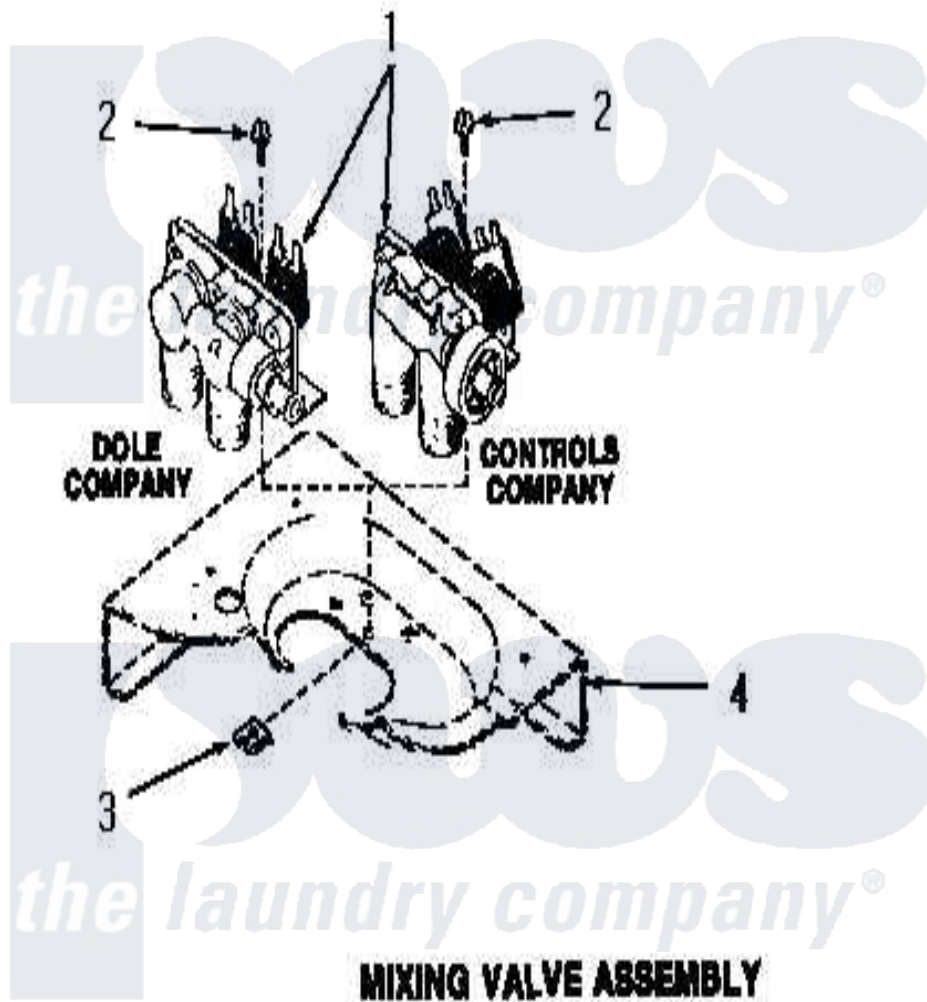

# Amana FA3821 13 - MIXING VALVE ASSY

Amana Residential Amana FA3821 Washer Parts Parts Diagram 13 - MIXING VALVE ASSY  
 Click on the part number to view part

Item	Original Part Number	Replaced By	Status	Part Description
1	25832	<a href="#">205613</a>		Water Valve
2	23962	<a href="#">W10116760</a>		Screw
3	23277		Not Available	NUT,SPEED
4	Y00000000		Not Available	SEE NOTE CABINET TOP